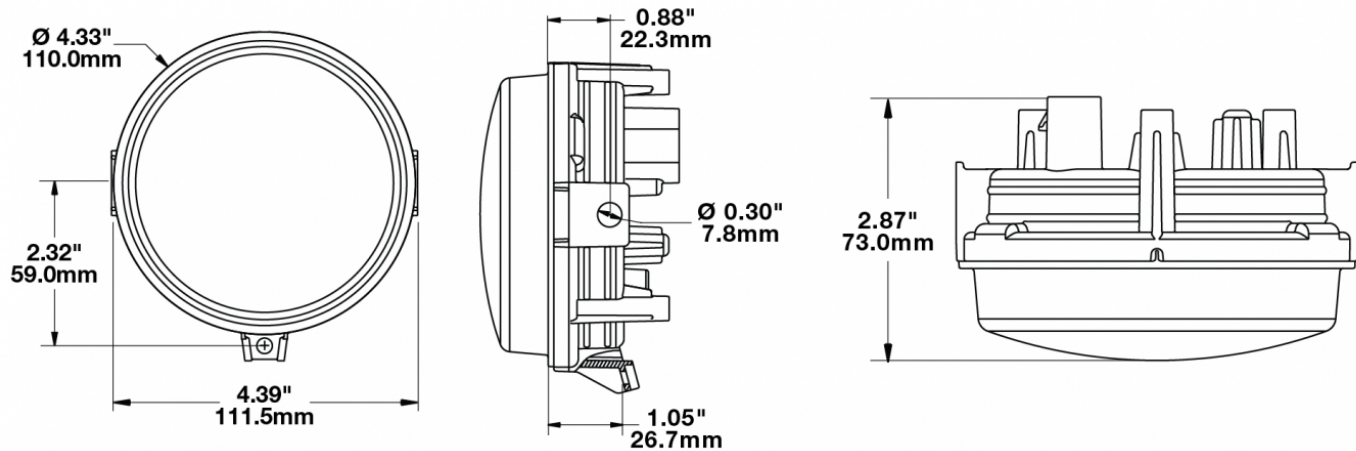

LED ATV and UTV Headlights - Model 8415 Evolution

PRODUCT INFORMATION

Description	12-24V SAE/ECE LED High/Low Beam Light with Polycarbonate Housing & Adjustable Mount - UL Version
Height	119.63 mm / 4.71 in
Width	111.25 mm / 4.38 in
Depth	72.90 mm / 2.87 in
Shape	Round
Outer Lens Material	Polycarbonate
Outer Lens Color	Clear
Housing Material	Polycarbonate
Housing Color	Black
Mounting Type	Adjustable Mount
Retrofits	Large Vehicles
Minimum Operating Temperature	-40 °C / -40 °F
Maximum Operating Temperature	65 °C / 149 °F
Mating Connector	PE 12110293
Product Weight	0.51 lbs / 0.23 kgs
Shipping Weight	1.10 lbs / 0.5 kgs
Additional Information	Lamp meets SAE J1623, SAE J2258, ASABE S608, ECE Reg 113 Class C. UL Recognized. Adjustable Mount is needed for larger vehicles in order to modify pattern as needed.

PRODUCT DIMENSIONS

ELECTRICAL SPECIFICATIONS

Input Voltage	12-24V DC
Operating Voltage	10-30V DC
Current Draw	1.14A @ 12V DC (High Beam) 0.41A @ 12V DC (Low Beam) 0.57A @ 24V DC (High Beam) 0.22A @ 24V DC (Low Beam)