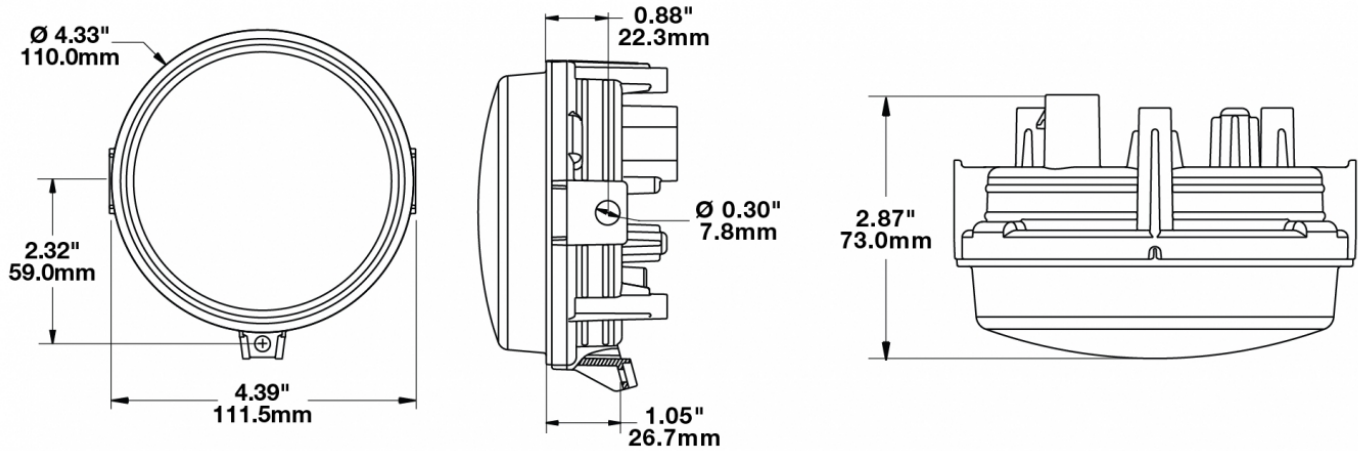

## PRODUCT INFORMATION

<b>Description</b>	12-24V SAE/ECE LED High/Low Beam Light with Polycarbonate Housing & Adjustable Mount - UL Version
<b>Height</b>	119.63 mm / 4.71 in
<b>Width</b>	111.25 mm / 4.38 in
<b>Depth</b>	72.90 mm / 2.87 in
<b>Shape</b>	Round
<b>Outer Lens Material</b>	Polycarbonate
<b>Outer Lens Color</b>	Clear
<b>Housing Material</b>	Polycarbonate
<b>Housing Color</b>	Black
<b>Mounting Type</b>	Adjustable Mount
<b>Retrofits</b>	Large Vehicles
<b>Minimum Operating Temperature</b>	-40 °C / -40 °F
<b>Maximum Operating Temperature</b>	65 °C / 149 °F
<b>Mating Connector</b>	PE 12110293
<b>Product Weight</b>	0.51 lbs / 0.23 kgs
<b>Shipping Weight</b>	1.10 lbs / 0.5 kgs
<b>Additional Information</b>	Lamp meets SAE J1623, SAE J2258, ASABE S608, ECE Reg 113 Class C. UL Recognized. Adjustable Mount is needed for larger vehicles in order to modify pattern as needed.

## PRODUCT DIMENSIONS