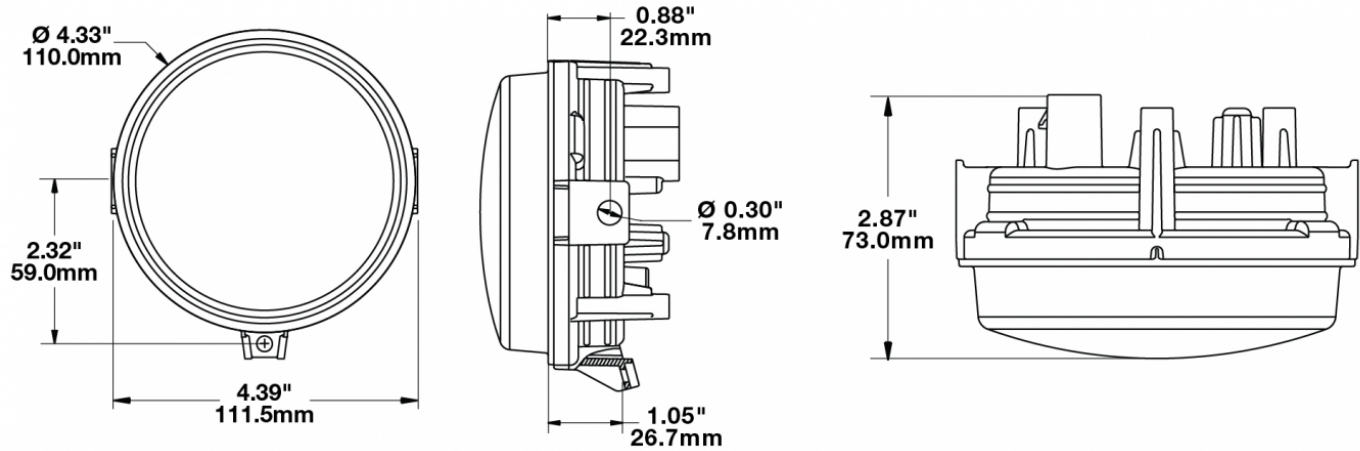

## PRODUCT INFORMATION

|                                      |  |
|--------------------------------------|--|
| <b>Description</b>                   | 12-24V SAE/ECE LED High/Low Beam Light with Polycarbonate Housing & Adjustable Mount - UL Version  |
| <b>Height</b>                        | 119.63 mm / 4.71 in  |
| <b>Width</b>                         | 111.25 mm / 4.38 in  |
| <b>Depth</b>                         | 72.90 mm / 2.87 in   |
| <b>Shape</b>                         | Round  |
| <b>Outer Lens Material</b>           | Polycarbonate  |
| <b>Outer Lens Color</b>              | Clear  |
| <b>Housing Material</b>              | Polycarbonate  |
| <b>Housing Color</b>                 | Black  |
| <b>Mounting Type</b>                 | Adjustable Mount   |
| <b>Retrofits</b>                     | Large Vehicles   |
| <b>Minimum Operating Temperature</b> | -40 °C / -40 °F  |
| <b>Maximum Operating Temperature</b> | 65 °C / 149 °F   |
| <b>Mating Connector</b>              | PE 12110293  |
| <b>Product Weight</b>                | 0.51 lbs / 0.23 kgs  |
| <b>Shipping Weight</b>               | 1.10 lbs / 0.5 kgs   |
| <b>Additional Information</b>        | Lamp meets SAE J1623, SAE J2258, ASABE S608, ECE Reg 113 Class C. UL Recognized.<br>Adjustable Mount is needed for larger vehicles in order to modify pattern as needed. |

## PRODUCT DIMENSIONS