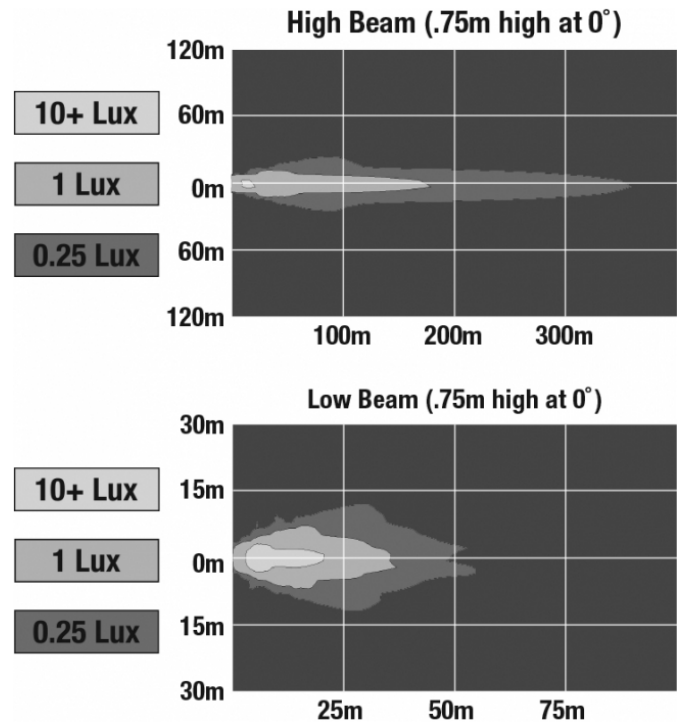

## PRODUCT INFORMATION

<b>Description</b>	12-24V SAE/ECE LED High/Low Beam Light with Polycarbonate Housing & Adjustable Mount - UL Version
<b>Height</b>	119.63 mm / 4.71 in
<b>Width</b>	111.25 mm / 4.38 in
<b>Depth</b>	72.90 mm / 2.87 in
<b>Shape</b>	Round
<b>Outer Lens Material</b>	Polycarbonate
<b>Outer Lens Color</b>	Clear
<b>Housing Material</b>	Polycarbonate
<b>Housing Color</b>	Black
<b>Mounting Type</b>	Adjustable Mount
<b>Retrofits</b>	Large Vehicles
<b>Minimum Operating Temperature</b>	-40 °C / -40 °F
<b>Maximum Operating Temperature</b>	65 °C / 149 °F
<b>Mating Connector</b>	PE 12110293
<b>Product Weight</b>	0.51 lbs / 0.23 kgs
<b>Shipping Weight</b>	1.10 lbs / 0.5 kgs
<b>Additional Information</b>	Lamp meets SAE J1623, SAE J2258, ASABE S608, ECE Reg 113 Class C. UL Recognized. Adjustable Mount is needed for larger vehicles in order to modify pattern as needed.

## PRODUCT DIMENSIONS

## ELECTRICAL SPECIFICATIONS

<b>Input Voltage</b>	12-24V DC
<b>Operating Voltage</b>	10-30V DC
<b>Current Draw</b>	1.14A @ 12V DC (High Beam) 0.41A @ 12V DC (Low Beam) 0.57A @ 24V DC (High Beam) 0.22A @ 24V DC (Low Beam)

## PHOTOMETRIC SPECIFICATIONS

<b>Raw Lumen Output</b>	1,075 (High Beam); 430 (Low Beam)
<b>Effective Lumen Output</b>	720 (High Beam); 240 (Low Beam)
<b>Nominal LED Color Temperature</b>	5000 K
<b>Beam Pattern(s)</b>	Forward Lighting - High Beam (DOT/ECE) Forward Lighting - Low Beam (DOT) Forward Lighting - Low Beam (ECE Right Hand)