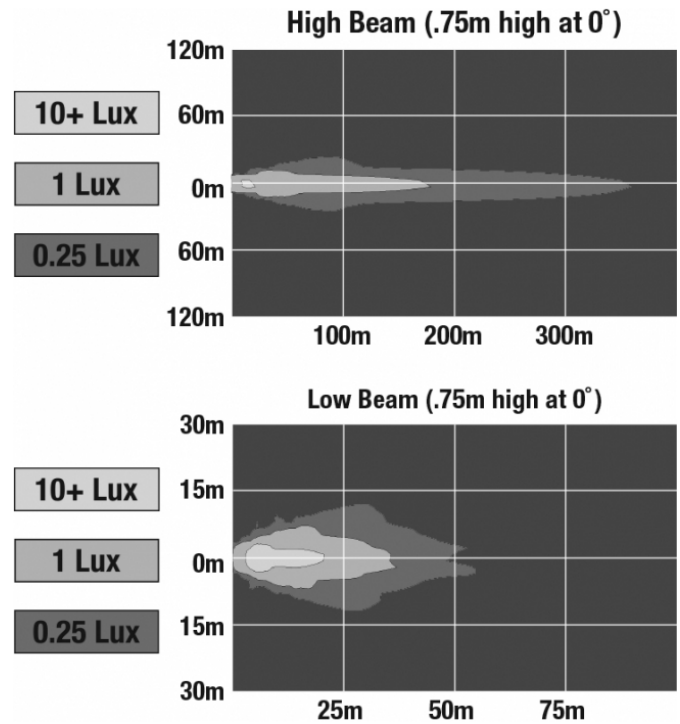

LED ATV and UTV Headlights - Model 8415 Evolution

PRODUCT INFORMATION

Description	12-24V SAE/ECE LED High/Low Beam Light with Polycarbonate Housing & Adjustable Mount - UL Version
Height	119.63 mm / 4.71 in
Width	111.25 mm / 4.38 in
Depth	72.90 mm / 2.87 in
Shape	Round
Outer Lens Material	Polycarbonate
Outer Lens Color	Clear
Housing Material	Polycarbonate
Housing Color	Black
Mounting Type	Adjustable Mount
Retrofits	Large Vehicles
Minimum Operating Temperature	-40 °C / -40 °F
Maximum Operating Temperature	65 °C / 149 °F
Mating Connector	PE 12110293
Product Weight	0.51 lbs / 0.23 kgs
Shipping Weight	1.10 lbs / 0.5 kgs
Additional Information	Lamp meets SAE J1623, SAE J2258, ASABE S608, ECE Reg 113 Class C. UL Recognized. Adjustable Mount is needed for larger vehicles in order to modify pattern as needed.

PRODUCT DIMENSIONS

ELECTRICAL SPECIFICATIONS

Input Voltage	12-24V DC
Operating Voltage	10-30V DC
Current Draw	1.14A @ 12V DC (High Beam) 0.41A @ 12V DC (Low Beam) 0.57A @ 24V DC (High Beam) 0.22A @ 24V DC (Low Beam)

J.W. SPEAKER
Engineered. Lighting. Solutions.

LED ATV and UTV Headlights - Model 8415 Evolution

PHOTOMETRIC SPECIFICATIONS

Raw Lumen Output	1,075 (High Beam); 430 (Low Beam)
Effective Lumen Output	720 (High Beam); 240 (Low Beam)
Nominal LED Color Temperature	5000 K
Beam Pattern(s)	Forward Lighting - High Beam (DOT/ECE) Forward Lighting - Low Beam (DOT) Forward Lighting - Low Beam (ECE Right Hand)