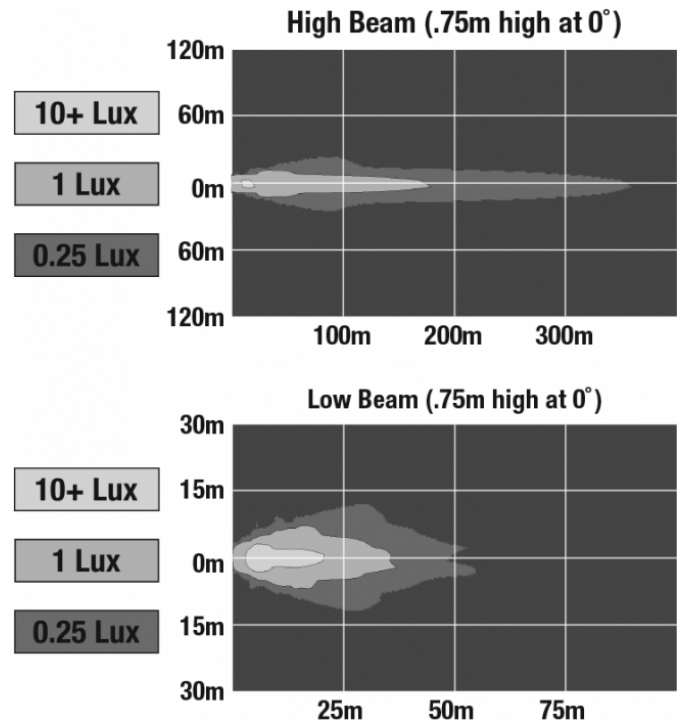

## PRODUCT INFORMATION

|                                      |  |
|--------------------------------------|--|
| <b>Description</b>                   | 12-24V SAE/ECE LED High/Low Beam Light with Polycarbonate Housing & Adjustable Mount - UL Version  |
| <b>Height</b>                        | 119.63 mm / 4.71 in  |
| <b>Width</b>                         | 111.25 mm / 4.38 in  |
| <b>Depth</b>                         | 72.90 mm / 2.87 in   |
| <b>Shape</b>                         | Round  |
| <b>Outer Lens Material</b>           | Polycarbonate  |
| <b>Outer Lens Color</b>              | Clear  |
| <b>Housing Material</b>              | Polycarbonate  |
| <b>Housing Color</b>                 | Black  |
| <b>Mounting Type</b>                 | Adjustable Mount   |
| <b>Retrofits</b>                     | Large Vehicles   |
| <b>Minimum Operating Temperature</b> | -40 °C / -40 °F  |
| <b>Maximum Operating Temperature</b> | 65 °C / 149 °F   |
| <b>Mating Connector</b>              | PE 12110293  |
| <b>Product Weight</b>                | 0.51 lbs / 0.23 kgs  |
| <b>Shipping Weight</b>               | 1.10 lbs / 0.5 kgs   |
| <b>Additional Information</b>        | Lamp meets SAE J1623, SAE J2258, ASABE S608, ECE Reg 113 Class C. UL Recognized.<br>Adjustable Mount is needed for larger vehicles in order to modify pattern as needed. |

## PRODUCT DIMENSIONS

## PHOTOMETRIC SPECIFICATIONS

|                                      |   |
|--------------------------------------|---|
| <b>Raw Lumen Output</b>              | 1,075 (High Beam); 430 (Low Beam)   |
| <b>Effective Lumen Output</b>        | 720 (High Beam); 240 (Low Beam)   |
| <b>Nominal LED Color Temperature</b> | 5000 K  |
| <b>Beam Pattern(s)</b>               | Forward Lighting - High Beam (DOT/ECE)<br>Forward Lighting - Low Beam (DOT)<br>Forward Lighting - Low Beam (ECE Right Hand) |