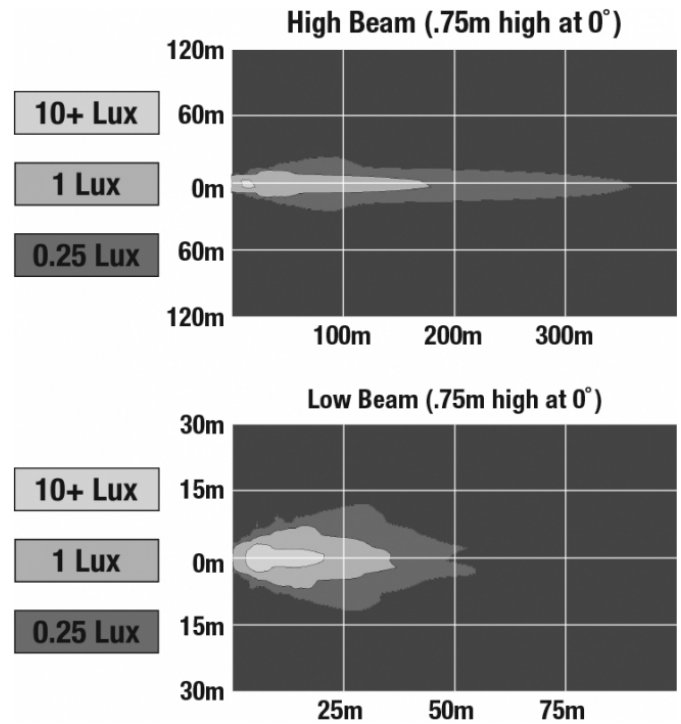

LED ATV and UTV Headlights - Model 8415 Evolution

PRODUCT INFORMATION

Description	12-24V SAE/ECE LED High/Low Beam Light with Polycarbonate Housing & Adjustable Mount - UL Version
Height	119.63 mm / 4.71 in
Width	111.25 mm / 4.38 in
Depth	72.90 mm / 2.87 in
Shape	Round
Outer Lens Material	Polycarbonate
Outer Lens Color	Clear
Housing Material	Polycarbonate
Housing Color	Black
Mounting Type	Adjustable Mount
Retrofits	Large Vehicles
Minimum Operating Temperature	-40 °C / -40 °F
Maximum Operating Temperature	65 °C / 149 °F
Mating Connector	PE 12110293
Product Weight	0.51 lbs / 0.23 kgs
Shipping Weight	1.10 lbs / 0.5 kgs
Additional Information	Lamp meets SAE J1623, SAE J2258, ASABE S608, ECE Reg 113 Class C. UL Recognized. Adjustable Mount is needed for larger vehicles in order to modify pattern as needed.

PRODUCT DIMENSIONS

ELECTRICAL SPECIFICATIONS

Input Voltage	12-24V DC
Operating Voltage	10-30V DC
Current Draw	1.14A @ 12V DC (High Beam) 0.41A @ 12V DC (Low Beam) 0.57A @ 24V DC (High Beam) 0.22A @ 24V DC (Low Beam)

J.W. SPEAKER
Engineered. Lighting. Solutions.

LED ATV and UTV Headlights - Model 8415 Evolution

PHOTOMETRIC SPECIFICATIONS

Raw Lumen Output	1,075 (High Beam); 430 (Low Beam)
Effective Lumen Output	720 (High Beam); 240 (Low Beam)
Nominal LED Color Temperature	5000 K
Beam Pattern(s)	Forward Lighting - High Beam (DOT/ECE) Forward Lighting - Low Beam (DOT) Forward Lighting - Low Beam (ECE Right Hand)