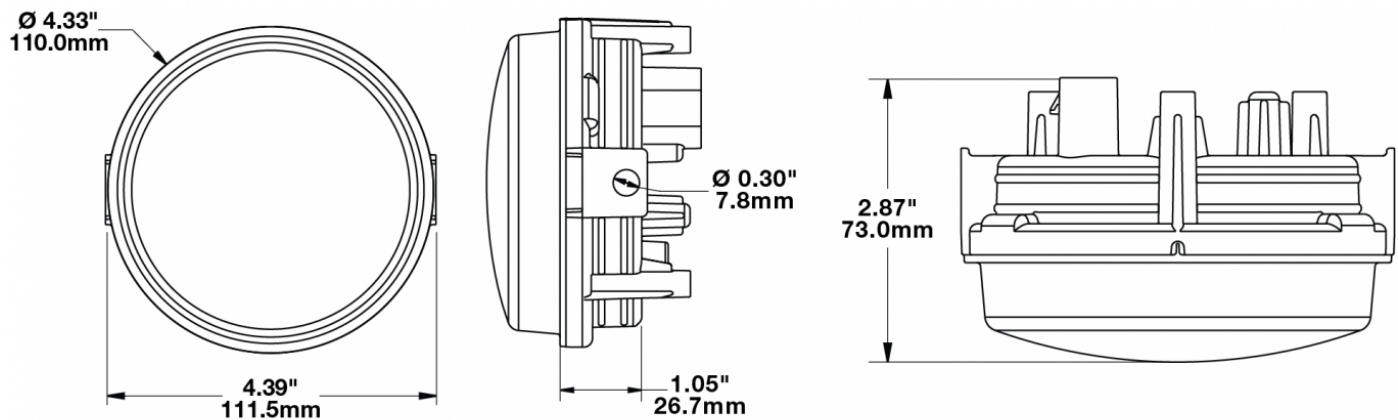

LED ATV and UTV Headlights - Model 8415 Evolution

PRODUCT DIMENSIONS

ELECTRICAL SPECIFICATIONS

Input Voltage	12/24V DC
Operating Voltage	10-30V DC
Current Draw	1.14A @ 12V DC 0.41A @ 12V DC 0.57A @ 24V DC 0.22A @ 24V DC