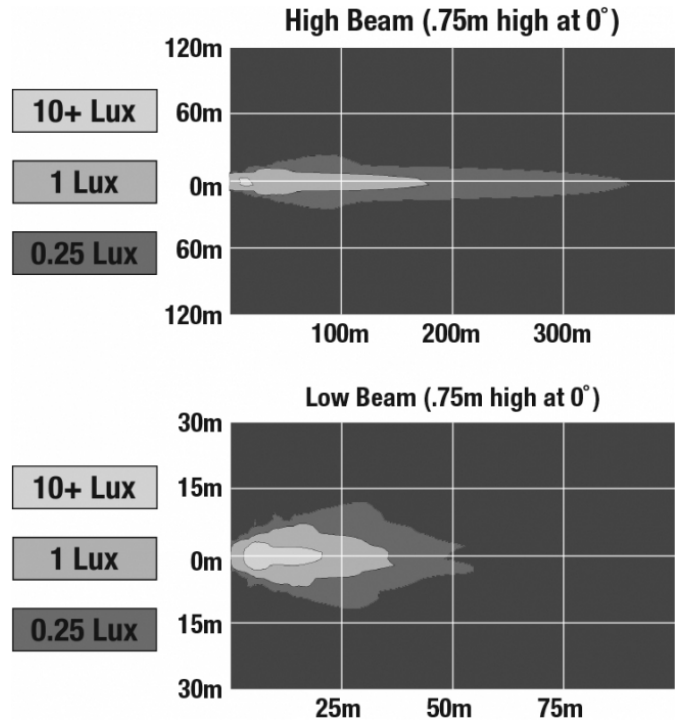

LED ATV and UTV Headlights - Model 8415 Evolution

PRODUCT INFORMATION

Description	12-24V SAE/ECE LED High/Low Beam Light with Xenoy Housing & Fixed Panel Mount
Height	119.63 mm / 4.71 in
Width	111.25 mm / 4.38 in
Depth	72.90 mm / 2.87 in
Shape	Round
Outer Lens Material	Polycarbonate
Outer Lens Color	Clear
Housing Material	Xenoy
Housing Color	Black
Mounting Type	Fixed Panel Mount
Retrofits	Smaller Vehicles
Minimum Operating Temperature	-40 °C / -40 °F
Maximum Operating Temperature	65 °C / 149 °F
Mating Connector	PE 12110293
Product Weight	0.51 lbs / 0.23 kgs
Shipping Weight	1.10 lbs / 0.5 kgs
Additional Information	Lamp meets SAE J1623, SAE J2258, ASABE S608, ECE Reg 113 Class C

LED ATV and UTV Headlights - Model 8415 Evolution

PHOTOMETRIC SPECIFICATIONS

Raw Lumen Output	1,075 (High Beam); 430 (Low Beam)
Effective Lumen Output	720 (High Beam); 240 (Low Beam)
Nominal LED Color Temperature	5000 K
Beam Pattern(s)	Forward Lighting - High Beam (DOT/ECE) Forward Lighting - Low Beam (DOT) Forward Lighting - Low Beam (ECE Right Hand)