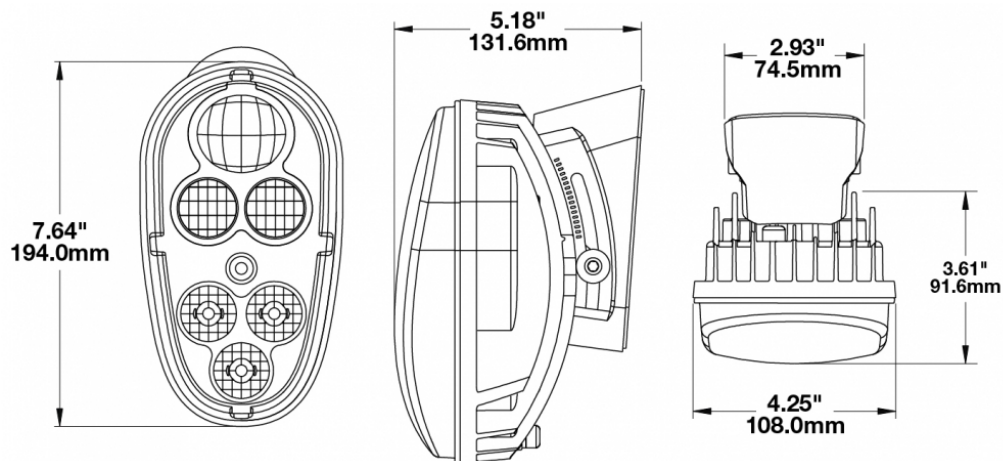

LED Headlights - Model 515

PRODUCT INFORMATION

Description	12-48V ECE LED Material Handling Headlight with Chrome Inner Bezel
Height	194.06 mm / 7.64 in
Width	107.95 mm / 4.25 in
Depth	131.57 mm / 5.18 in
Shape	Stylized
Outer Lens Material	Hardcoated Polycarbonate
Outer Lens Color	Clear
Housing Material	Die-Cast Aluminum
Housing Color	Black
Bezel Color	Chrome
Mounting Hardware Description	(x2) M6-1 x 25 Mounting Bolts
Mounting Type	Mounts to front of lift truck
Minimum Operating Temperature	-40 °C / -40 °F
Maximum Operating Temperature	65 °C / 149 °F
Connector or Wiring	Integrated 4-Pin Deutsch Weather-Proof Socket (DT04-4P)
Mating Connector	4-Pin Deutsch Weather-Proof Plug (DT06-4S)
Product Weight	2.14 lbs / 0.97 kgs
Shipping Weight	2.45 lbs / 1.11 kgs

PRODUCT DIMENSIONS

ELECTRICAL SPECIFICATIONS

Input Voltage	12-48V DC
Operating Voltage	9-60V DC
Transient Spike Protection	330V Peak @ 1 HZ-100 Pulses
White Wire	Front Position
Red Wire	Low Beam
Yellow Wire	Turn
Black Wire	Ground
Current Draw	0.60A @ 12V DC (Low Beam)
	0.30A @ 24V DC (Low Beam)
	0.20A @ 36V DC (Low Beam)
	0.15A @ 48V DC (Low Beam)
	0.05A @ 12V DC (Front Position)
	0.05A @ 24V DC (Front Position)
	0.05A @ 36V DC (Front Position)
	0.05A @ 48V DC (Front Position)
	1.45A @ 12V DC (Turn Signal)
	0.70A @ 24V DC (Turn Signal)
	0.45A @ 36V DC (Turn Signal)
	0.40A @ 48V DC (Turn Signal)

PHOTOMETRIC SPECIFICATIONS

Raw Lumen Output	540 Lumens (Low Beam)
Effective Lumen Output	420 Lumens (Low Beam)
Nominal LED Color Temperature	5000 K
Beam Pattern(s)	Forward Lighting - Low Beam (ECE Left Hand) Forward Lighting - Low Beam (ECE Right Hand) Signalization - Front Position Signalization - Turn (Front) Signalization - Turn (Rear)