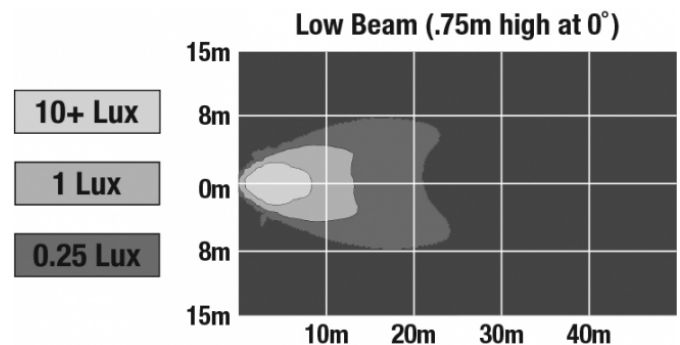

LED Headlights - Model 515

PRODUCT INFORMATION

Description	12-48V ECE LED Material Handling Headlight with Chrome Inner Bezel
Height	194.06 mm / 7.64 in
Width	107.95 mm / 4.25 in
Depth	131.57 mm / 5.18 in
Shape	Stylized
Outer Lens Material	Hardcoated Polycarbonate
Outer Lens Color	Clear
Housing Material	Die-Cast Aluminum
Housing Color	Black
Bezel Color	Chrome
Mounting Hardware Description	(x2) M6-1 x 25 Mounting Bolts
Mounting Type	Mounts to front of lift truck
Minimum Operating Temperature	-40 °C / -40 °F
Maximum Operating Temperature	65 °C / 149 °F
Connector or Wiring	Integrated 4-Pin Deutsch Weather-Proof Socket (DT04-4P)
Mating Connector	4-Pin Deutsch Weather-Proof Plug (DT06-4S)
Product Weight	2.14 lbs / 0.97 kgs
Shipping Weight	2.45 lbs / 1.11 kgs

PHOTOMETRIC SPECIFICATIONS

Raw Lumen Output	540 Lumens (Low Beam)
Effective Lumen Output	420 Lumens (Low Beam)
Nominal LED Color Temperature	5000 K
Beam Pattern(s)	Forward Lighting - Low Beam (ECE Left Hand) Forward Lighting - Low Beam (ECE Right Hand) Signalization - Front Position Signalization - Turn (Front) Signalization - Turn (Rear)