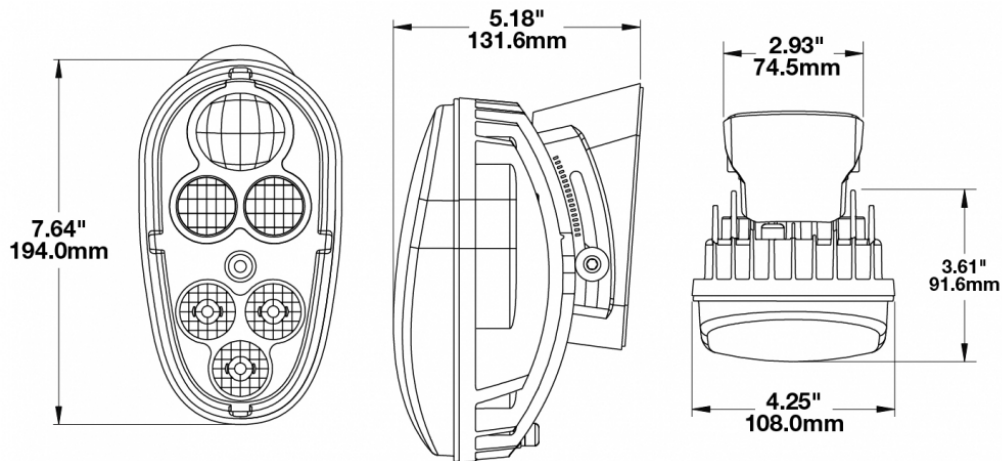

LED Headlights - Model 515

PRODUCT INFORMATION

Description	12-48V ECE LED Material Handling Headlight with Black Inner Bezel
Height	194.06 mm / 7.64 in
Width	107.95 mm / 4.25 in
Depth	131.57 mm / 5.18 in
Shape	Stylized
Outer Lens Material	Hardcoated Polycarbonate
Outer Lens Color	Clear
Housing Material	Die-Cast Aluminum
Housing Color	Black
Bezel Color	Black
Mounting Hardware Description	(x2) M6-1 x 25 Mounting Bolts
Mounting Type	Mounts to front of lift truck
Minimum Operating Temperature	-40 °C / -40 °F
Maximum Operating Temperature	65 °C / 149 °F
Connector or Wiring	Integrated 4-Pin Deutsch Weather-Proof Socket (DT04-4P)
Mating Connector	4-Pin Deutsch Weather-Proof Plug (DT06-4S)
Product Weight	2.14 lbs / 0.97 kgs
Shipping Weight	2.45 lbs / 1.11 kgs

PRODUCT DIMENSIONS

ELECTRICAL SPECIFICATIONS

Input Voltage	12-48V DC
Operating Voltage	9-60V DC
Transient Spike Protection	330V Peak @ 1 HZ-100 Pulses
White Wire	Front Position
Red Wire	Low Beam
Yellow Wire	Turn
Black Wire	Ground
Current Draw	0.60A @ 12V DC (Low Beam)
	0.30A @ 24V DC (Low Beam)
	0.20A @ 36V DC (Low Beam)
	0.15A @ 48V DC (Low Beam)
	0.05A @ 12V DC (Front Position)
	0.05A @ 24V DC (Front Position)
	0.05A @ 36V DC (Front Position)
	0.05A @ 48V DC (Front Position)
	1.45A @ 12V DC (Turn Signal)
	0.70A @ 24V DC (Turn Signal)
	0.45A @ 36V DC (Turn Signal)
	0.40A @ 48V DC (Turn Signal)

PHOTOMETRIC SPECIFICATIONS

Raw Lumen Output	540 Lumens (Low Beam)
Effective Lumen Output	420 Lumens (Low Beam)
Nominal LED Color Temperature	5000 K
Beam Pattern(s)	Forward Lighting - Low Beam (ECE Left Hand) Forward Lighting - Low Beam (ECE Right Hand) Signalization - Front Position Signalization - Turn (Front) Signalization - Turn (Rear)