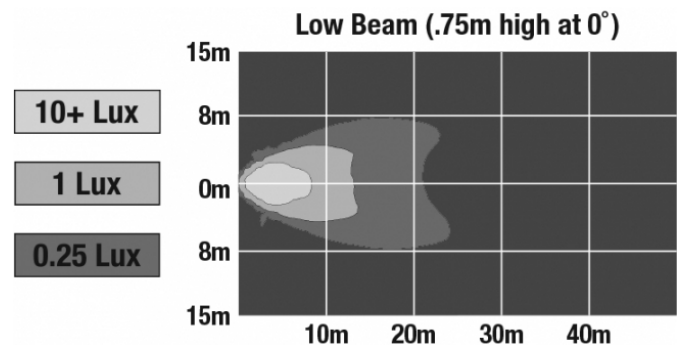

PHOTOMETRIC SPECIFICATIONS

Raw Lumen Output	540 Lumens (Low Beam)
Effective Lumen Output	420 Lumens (Low Beam)
Nominal LED Color Temperature	5000 K
Beam Pattern(s)	Forward Lighting - Low Beam (ECE Left Hand) Forward Lighting - Low Beam (ECE Right Hand) Signalization - Front Position Signalization - Turn (Front) Signalization - Turn (Rear)