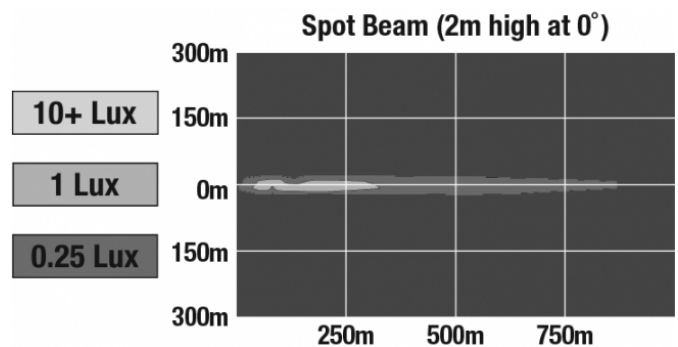

LED Headlight - Model 8770 Locomotive

PRODUCT INFORMATION

Description	24-110V LED Locomotive Headlight with Warm White Spot Beam Pattern
Height	176.50 mm / 6.95 in
Width	176.50 mm / 6.95 in
Depth	101.00 mm / 3.98 in
Shape	Round
Outer Lens Material	Polycarbonate
Outer Lens Color	Clear
Housing Material	Aluminum
Housing Color	Gray
Bezel Color	Black
Mounting Type	Panel
Retrofits	2D1 "PAR56" or 7" Round Headlights
Minimum Operating Temperature	-40 °C / -40 °F
Maximum Operating Temperature	65 °C / 149 °F
Product Weight	2.60 lbs / 1.18 kgs
Shipping Weight	3.06 lbs / 1.39 kgs
Additional Information	EN 55011: 2007 IEC 61000-4-5: 2014 EN 61000-4-3 EN 61000-4-4: 2012 EN 50155_2007 Additional Transient: 1500V chassis to ground short protection

FRA Title 49 CFR 229.125 (a) FRA Title 49 CFR 229.125 (b)
 FRA Title 49 CFR 229.125 (d) IEC IP66
 (2)

PHOTOMETRIC SPECIFICATIONS

Raw Lumen Output High: 3,450, Low 640
Effective Lumen Output High: 2,600, Low: 260
Candela Output High: 215,000, Low: 21,500
Beam Pattern(s) Forward Lighting - Spot