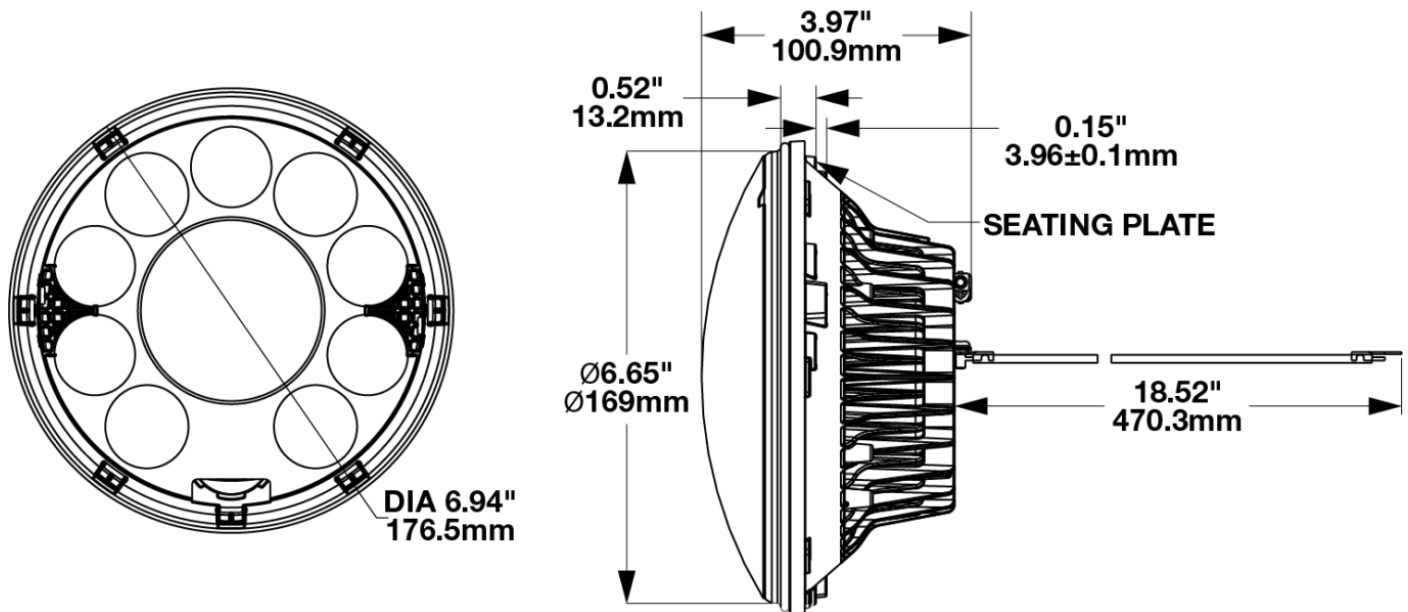

LED Headlight - Model 8770 Locomotive

PRODUCT INFORMATION

Description	24-110V LED Locomotive Headlight with Warm White Spot Beam Pattern
Height	176.50 mm / 6.95 in
Width	176.50 mm / 6.95 in
Depth	101.00 mm / 3.98 in
Shape	Round
Outer Lens Material	Polycarbonate
Outer Lens Color	Clear
Housing Material	Aluminum
Housing Color	Gray
Bezel Color	Black
Mounting Type	Panel
Retrofits	2D1 "PAR56" or 7" Round Headlights
Minimum Operating Temperature	-40 °C / -40 °F
Maximum Operating Temperature	65 °C / 149 °F
Product Weight	2.60 lbs / 1.18 kgs
Shipping Weight	3.06 lbs / 1.39 kgs
Additional Information	EN 55011: 2007 IEC 61000-4-5: 2014 EN 61000-4-3 EN 61000-4-4: 2012 EN 50155_2007 Additional Transient: 1500V chassis to ground short protection

PRODUCT DIMENSIONS

ELECTRICAL SPECIFICATIONS

Input Voltage	24-110V DC
Operating Voltage	18-130V DC
Transient Spike Protection	330V Peak @ 1 HZ-100 Pulses
Current Draw	3.20A @ 24V DC (High Output) 1.20A @ 75V DC (High Output) 0.85A @ 110V DC (High Output) 2.60A @ 24V DC (Low Output) 0.85A @ 75V DC (Low Output) 0.75A @ 110V DC (Low Output)

FRA Title 49 CFR 229.125 (a) FRA Title 49 CFR 229.125 (b)
 FRA Title 49 CFR 229.125 (d) IEC IP66
 (2)

PHOTOMETRIC SPECIFICATIONS

Raw Lumen Output High: 3,450, Low 640
Effective Lumen Output High: 2,600, Low: 260
Candela Output High: 215,000, Low: 21,500
Beam Pattern(s) Forward Lighting - Spot