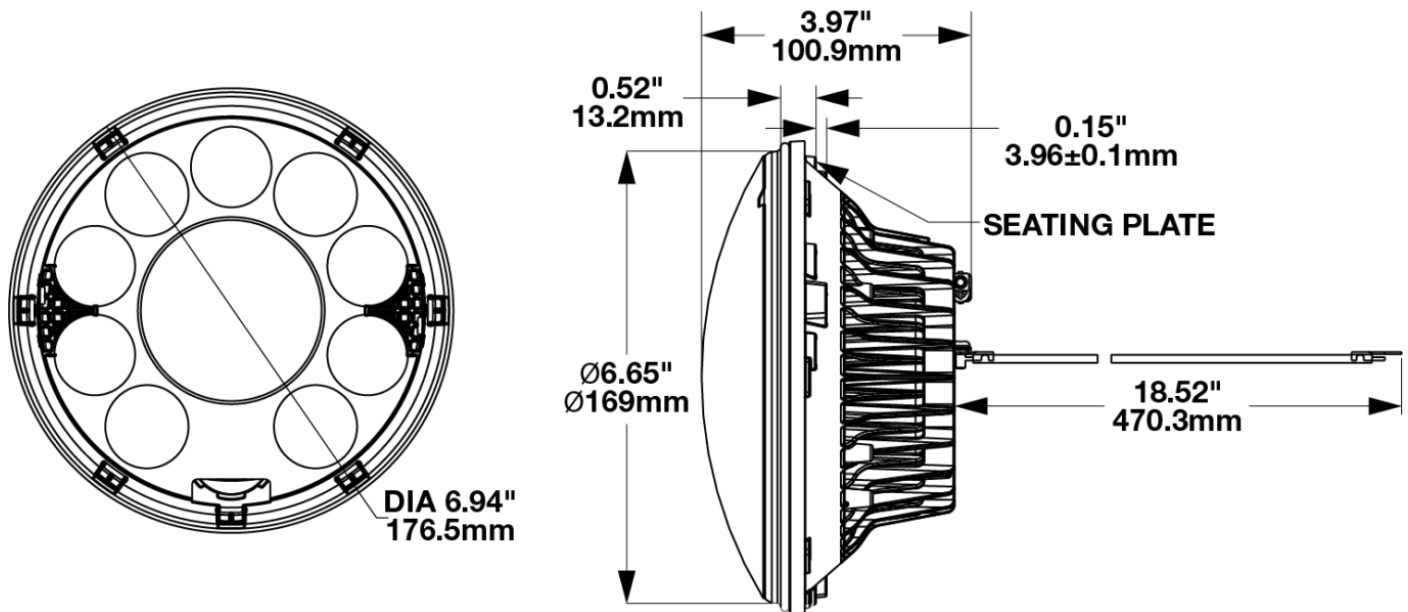

LED Headlight - Model 8770 Locomotive

PRODUCT INFORMATION

Description	24-110V LED Locomotive Headlight with Spot Beam Pattern
Height	170.00 mm / 6.69 in
Width	170.00 mm / 6.69 in
Depth	103.00 mm / 4.06 in
Shape	Round
Outer Lens Material	Polycarbonate
Outer Lens Color	Clear
Housing Material	Aluminum
Housing Color	Gray
Bezel Color	Black
Mounting Type	Panel
Retrofits	2D1 "PAR56" or 7" Round Headlights
Minimum Operating Temperature	-40 °C / -40 °F
Maximum Operating Temperature	65 °C / 149 °F
Connector or Wiring	Standard Sealed Beam Style Screw Terminals
Product Weight	2.60 lbs / 1.18 kgs
Shipping Weight	3.10 lbs / 1.41 kgs
Additional Information	EN 55011: 2007 IEC 61000-4-5: 2014 EN 61000-4-3 EN 61000-4-4: 2012 EN 50155_2007 Additional Transient: 1500V chassis to ground short protection

PRODUCT DIMENSIONS

ELECTRICAL SPECIFICATIONS

Input Voltage	24-110V DC
Operating Voltage	18-130V DC
Transient Spike Protection	330V Peak @ 1 HZ-100 Pulses
Current Draw	2.10A @ 24V DC (High Output) 0.75A @ 75V DC (High Output) 0.55A @ 110V DC (High Output) 1.00A @ 24V DC (Low Output) 0.45A @ 75V DC (Low Output) 0.30A @ 110V DC (Low Output)

Buy America Standards Eco Friendly
 FRA Title 49 CFR 229.125 (a) FRA Title 49 CFR 229.125 (b)
 FRA Title 49 CFR 229.125 (d) IEC IP66
 (2)

PHOTOMETRIC SPECIFICATIONS

Raw Lumen Output 2,200
Effective Lumen Output 2,041
Candela Output 260,000
Nominal LED Color Temperature 5100 K
Beam Pattern(s) Forward Lighting - Spot