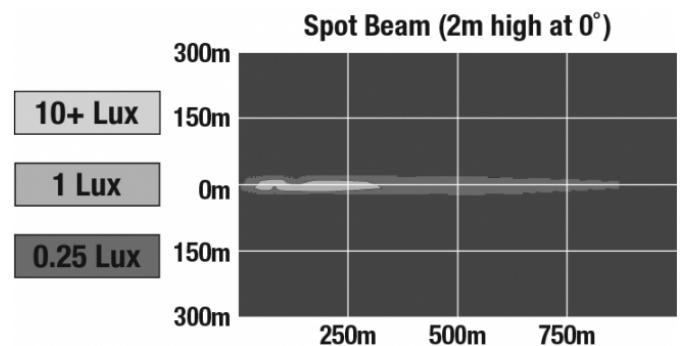

LED Headlight - Model 8770 Locomotive

PRODUCT INFORMATION

Description	24-110V LED Locomotive Headlight with Spot Beam Pattern
Height	170.00 mm / 6.69 in
Width	170.00 mm / 6.69 in
Depth	103.00 mm / 4.06 in
Shape	Round
Outer Lens Material	Polycarbonate
Outer Lens Color	Clear
Housing Material	Aluminum
Housing Color	Gray
Bezel Color	Black
Mounting Type	Panel
Retrofits	2D1 "PAR56" or 7" Round Headlights
Minimum Operating Temperature	-40 °C / -40 °F
Maximum Operating Temperature	65 °C / 149 °F
Connector or Wiring	Standard Sealed Beam Style Screw Terminals
Product Weight	2.60 lbs / 1.18 kgs
Shipping Weight	3.10 lbs / 1.41 kgs
Additional Information	EN 55011: 2007 IEC 61000-4-5: 2014 EN 61000-4-3 EN 61000-4-4: 2012 EN 50155_2007 Additional Transient: 1500V chassis to ground short protection

Buy America Standards Eco Friendly
 FRA Title 49 CFR 229.125 (a) FRA Title 49 CFR 229.125 (b)
 FRA Title 49 CFR 229.125 (d) IEC IP66
 (2)

PHOTOMETRIC SPECIFICATIONS

Raw Lumen Output 2,200
Effective Lumen Output 2,041
Candela Output 260,000
Nominal LED Color Temperature 5100 K
Beam Pattern(s) Forward Lighting - Spot