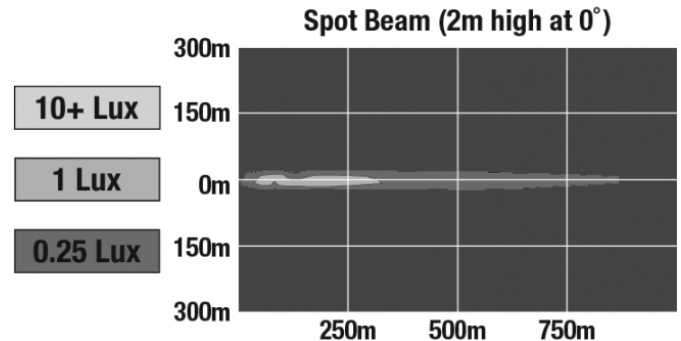

Raw Lumen Output	2,200
Effective Lumen Output	1,800
Candela Output	230,000
Nominal LED Color Temperature	5100 K
Beam Pattern(s)	Forward Lighting - Spot

APPLICATIONS

Print date: 2025-01-27

© 2025 J.W. Speaker Corporation • Germantown, WI U.S.A.
www.jwspeaker.com • speaker@jwspeaker.com • 262.251.6660