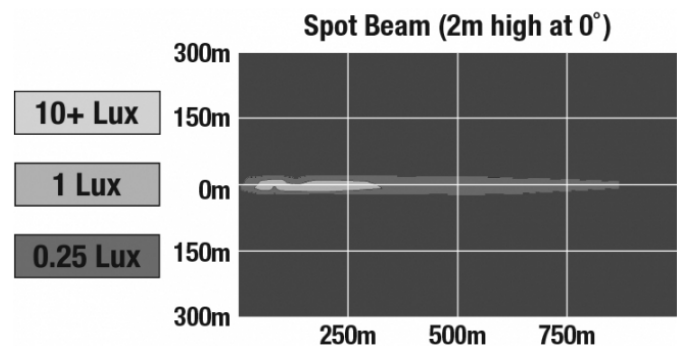

Buy America Standards

Eco Friendly

FRA Title 49 CFR 229.125 (a) FRA Title 49 CFR 229.125 (b)

FRA Title 49 CFR 229.125 (d) IEC IP66
(2)

PHOTOMETRIC SPECIFICATIONS

Raw Lumen Output	2,200
Effective Lumen Output	1,800
Candela Output	230,000
Nominal LED Color Temperature	5100 K
Beam Pattern(s)	Forward Lighting - Spot