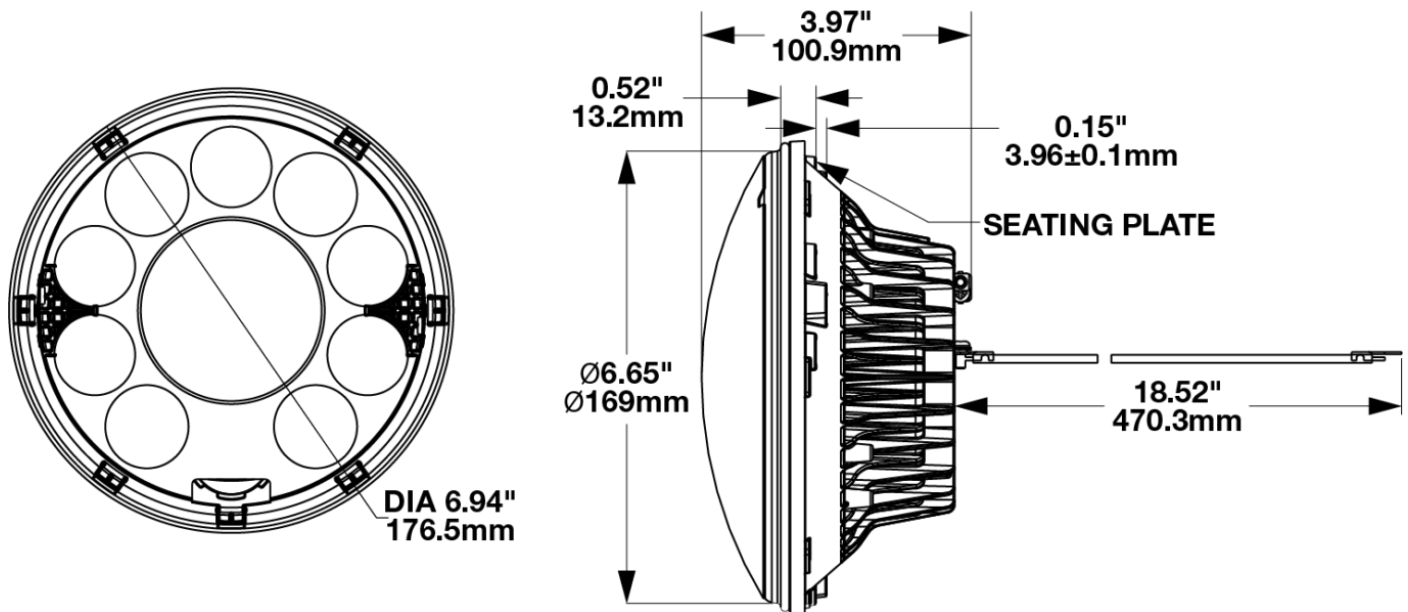

LED Headlight - Model 8770 Locomotive

PRODUCT INFORMATION

Description	24-110V LED Locomotive Headlight with Spot Beam Pattern & Heated Lens
Height	170.00 mm / 6.69 in
Width	170.00 mm / 6.69 in
Depth	103.00 mm / 4.06 in
Shape	Round
Outer Lens Material	Polycarbonate
Outer Lens Color	Clear
Housing Material	Aluminum
Housing Color	Gray
Bezel Color	Black
Mounting Type	Panel
Retrofits	2D1 "PAR56" or 7" Round Headlights
Minimum Operating Temperature	-40 °C / -40 °F
Maximum Operating Temperature	65 °C / 149 °F
Connector or Wiring	Standard Sealed Beam Style Screw Terminals
Product Weight	2.60 lbs / 1.18 kgs
Shipping Weight	3.10 lbs / 1.41 kgs
Additional Information	EN 55011: 2007 IEC 61000-4-5: 2014 EN 61000-4-3 EN 61000-4-4: 2012 EN 50155_2007 Additional Transient: 1500V chassis to ground short protection

PRODUCT DIMENSIONS

ELECTRICAL SPECIFICATIONS

Input Voltage	24-110V DC
Operating Voltage	18-130V DC
Transient Spike Protection	330V Peak @ 1 HZ-100 Pulses
Current Draw	3.20A @ 24V DC (High Output) 1.20A @ 75V DC (High Output) 0.85A @ 110V DC (High Output) 2.60A @ 24V DC (Low Output) 0.85A @ 75V DC (Low Output) 0.75A @ 110V DC (Low Output)

Buy America Standards

Eco Friendly

FRA Title 49 CFR 229.125 (a) FRA Title 49 CFR 229.125 (b)

FRA Title 49 CFR 229.125 (d) IEC IP66
(2)

PHOTOMETRIC SPECIFICATIONS

Raw Lumen Output	2,200
Effective Lumen Output	1,800
Candela Output	230,000
Nominal LED Color Temperature	5100 K
Beam Pattern(s)	Forward Lighting - Spot