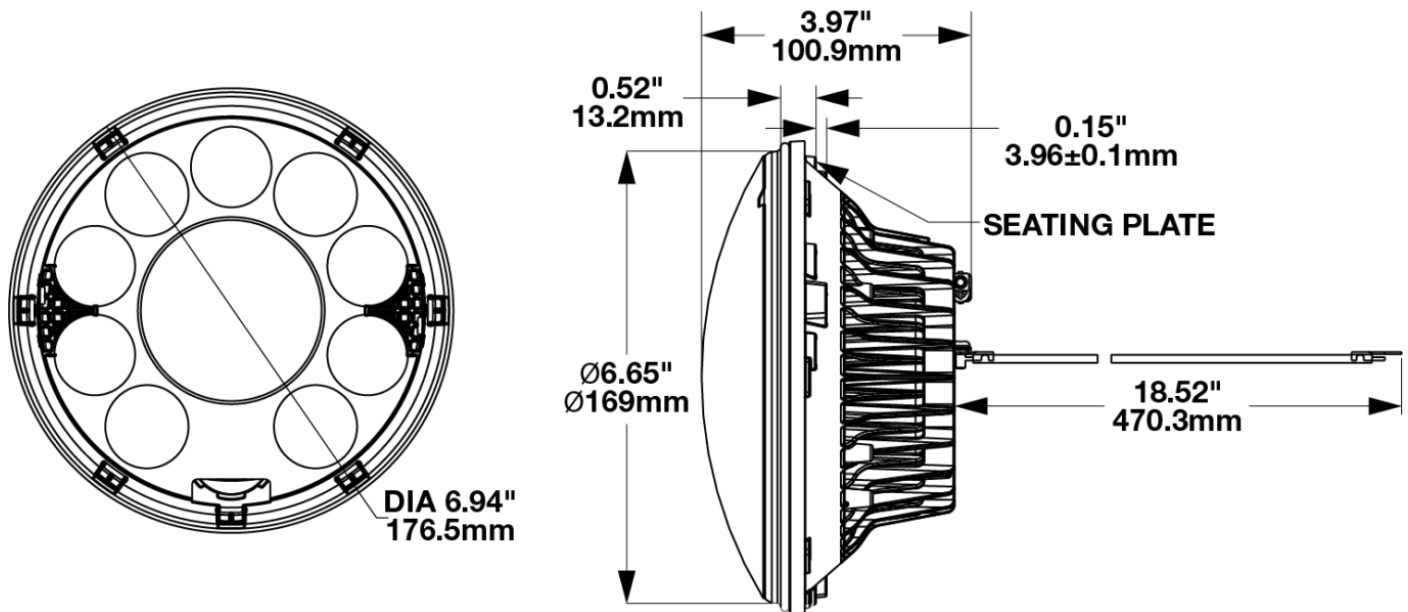

LED Headlight - Model 8770 Locomotive

PRODUCT INFORMATION

Description	24-110V LED Locomotive Headlight with Spot Beam Pattern & Heated Lens
Height	170.00 mm / 6.69 in
Width	170.00 mm / 6.69 in
Depth	103.00 mm / 4.06 in
Shape	Round
Outer Lens Material	Polycarbonate
Outer Lens Color	Clear
Housing Material	Aluminum
Housing Color	Gray
Bezel Color	Black
Mounting Type	Panel
Retrofits	2D1 "PAR56" or 7" Round Headlights
Minimum Operating Temperature	-40 °C / -40 °F
Maximum Operating Temperature	65 °C / 149 °F
Connector or Wiring	Standard Sealed Beam Style Screw Terminals
Product Weight	2.60 lbs / 1.18 kgs
Shipping Weight	3.10 lbs / 1.41 kgs
Additional Information	EN 55011: 2007 IEC 61000-4-5: 2014 EN 61000-4-3 EN 61000-4-4: 2012 EN 50155_2007 Additional Transient: 1500V chassis to ground short protection

PRODUCT DIMENSIONS

ELECTRICAL SPECIFICATIONS

Input Voltage	24-110V DC
Operating Voltage	18-130V DC
Transient Spike Protection	330V Peak @ 1 HZ-100 Pulses
Current Draw	3.20A @ 24V DC (High Output) 1.20A @ 75V DC (High Output) 0.85A @ 110V DC (High Output) 2.60A @ 24V DC (Low Output) 0.85A @ 75V DC (Low Output) 0.75A @ 110V DC (Low Output)