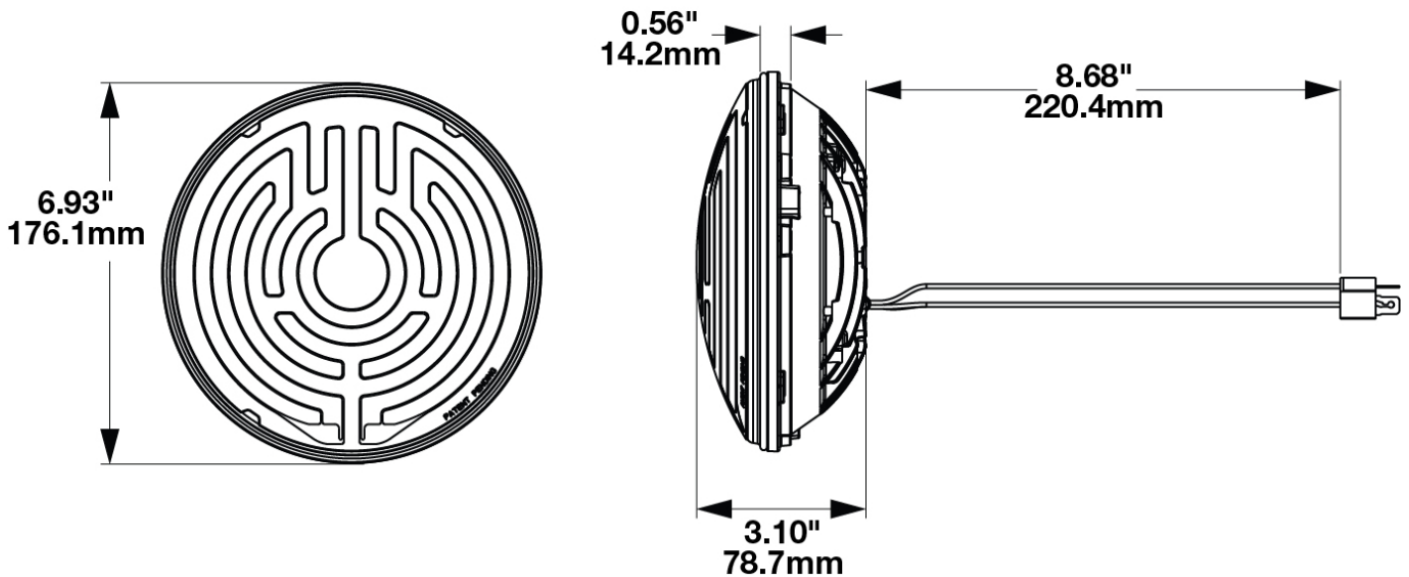

PRODUCT DIMENSIONS

Print date: 2024-12-26

© 2024 J.W. Speaker Corporation • Germantown, WI U.S.A.
www.jwspeaker.com • speaker@jwspeaker.com • 262.251.6660