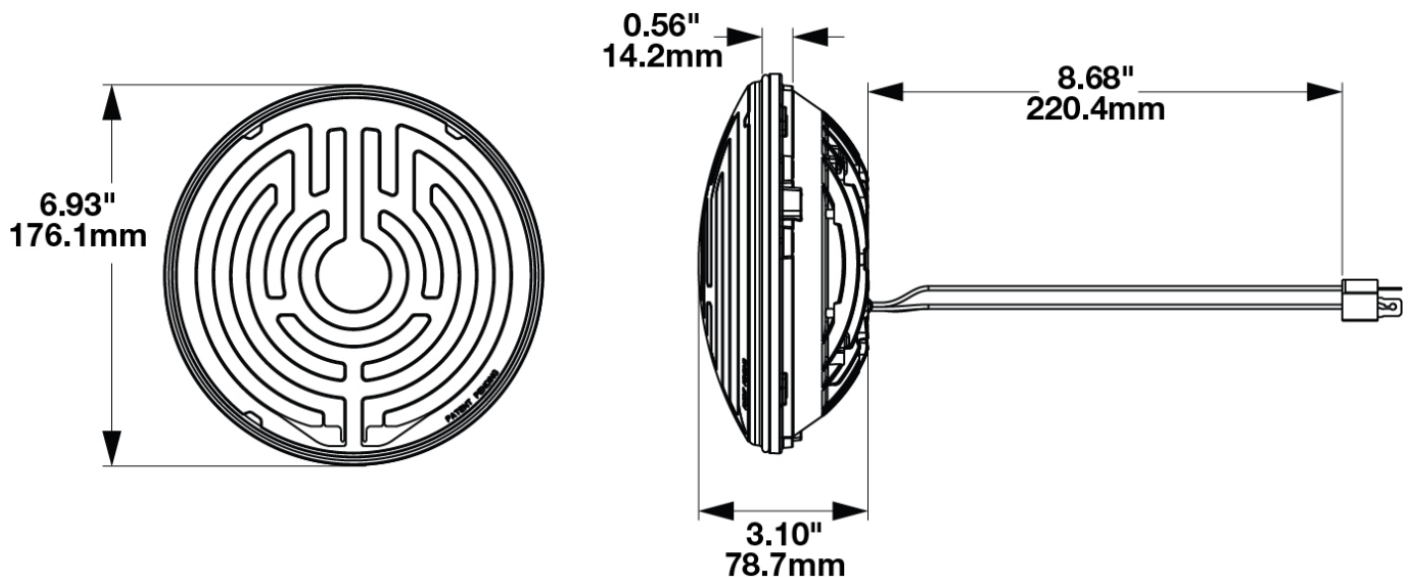

PRODUCT DIMENSIONS

Print date: 2024-11-21

© 2024 J.W. Speaker Corporation • Germantown, WI U.S.A.
www.jwspeaker.com • speaker@jwspeaker.com • 262.251.6660

J.W. SPEAKER
Engineered. Lighting. Solutions.