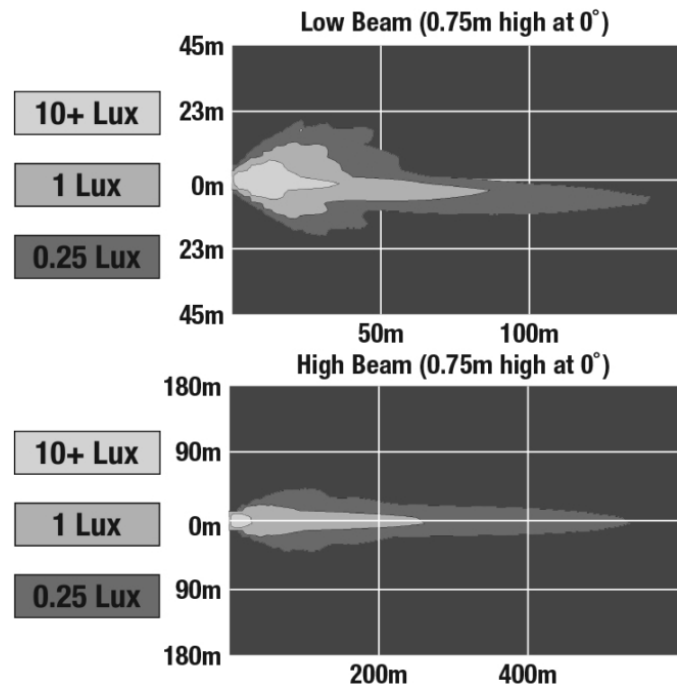

LED Headlights - Model 8730 Shallow 7" Round

PRODUCT INFORMATION

Description	12-24V LED High & Low Beam Shallow 7" Round Headlight with Chrome Bezel - 2 Light Kit
Height	176.50 mm / 6.95 in
Width	176.50 mm / 6.95 in
Depth	75.00 mm / 2.95 in
Shape	Round
Outer Lens Material	Polycarbonate
Outer Lens Color	Clear
Housing Material	Aluminum
Housing Color	Black
Bezel Color	Chrome
Retrofits	2D1 "PAR56" or 7" round headlights
Connector or Wiring	H4
Mating Connector	H4 AMP#172615-2
Product Weight	3.67 lbs / 1.66 kgs
Shipping Weight	5.40 lbs / 2.45 kgs

LED Headlights - Model 8730 Shallow 7" Round

ELECTRICAL SPECIFICATIONS

Input Voltage	12-24V DC
Operating Voltage	9-30V DC
Transient Spike Protection	150V Peak @ 1 HZ-100 Pulses
Black Wire	Ground
Yellow Wire	Low Beam
White Wire	High Beam
Current Draw	2.25A @ 12V DC (Low Beam) 2.75A @ 12V DC (High Beam) 1.00A @ 24V DC (Low Beam) 1.25A @ 24V DC (High Beam)

PHOTOMETRIC SPECIFICATIONS

Raw Lumen Output	3547 (High Beam); 2,800 (Low
Effective Lumen Output	1400 (High Beam); 925 (Low
Candela Output	62,100 (High Beam); 20,500 (Low
Nominal LED Color Temperature	5000 K
Beam Pattern(s)	Forward Lighting - High Beam (DOT) Forward Lighting - Low Beam (DOT)