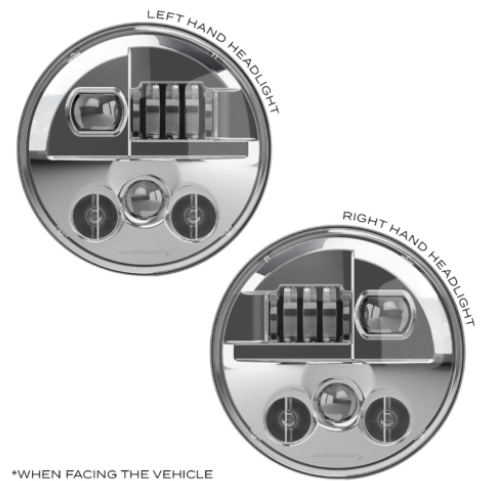

LED Headlights - Model 8730 Shallow 7" Round

PRODUCT INFORMATION

Description	12-24V LED High & Low Beam Shallow 7" Round Headlight with Chrome Bezel - 2 Light Kit
Height	176.50 mm / 6.95 in
Width	176.50 mm / 6.95 in
Depth	75.00 mm / 2.95 in
Shape	Round
Outer Lens Material	Polycarbonate
Outer Lens Color	Clear
Housing Material	Aluminum
Housing Color	Black
Bezel Color	Chrome
Retrofits	2D1 "PAR56" or 7" round headlights
Connector or Wiring	H4
Mating Connector	H4 AMP#172615-2
Product Weight	3.67 lbs / 1.66 kgs
Shipping Weight	5.40 lbs / 2.45 kgs

LED Headlights - Model 8730 Shallow 7" Round

ELECTRICAL SPECIFICATIONS

Input Voltage	12-24V DC
Operating Voltage	9-30V DC
Transient Spike Protection	150V Peak @ 1 HZ-100 Pulses
Black Wire	Ground
Yellow Wire	Low Beam
White Wire	High Beam
Current Draw	2.25A @ 12V DC (Low Beam) 2.75A @ 12V DC (High Beam) 1.00A @ 24V DC (Low Beam) 1.25A @ 24V DC (High Beam)