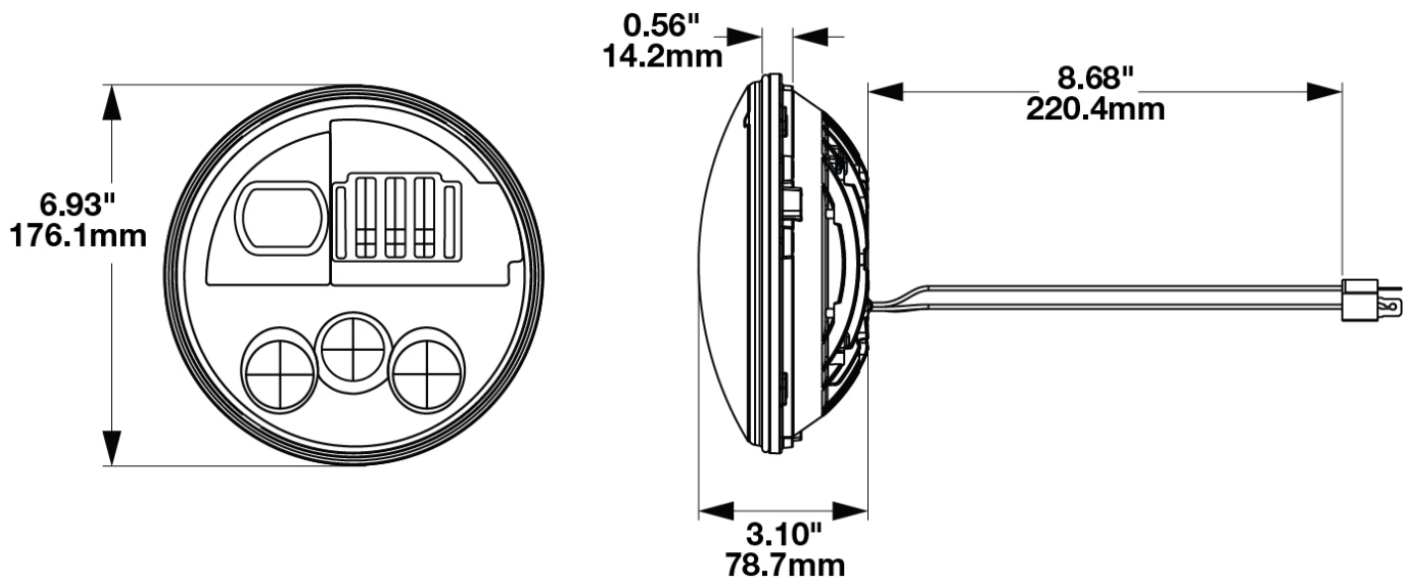

PRODUCT DIMENSIONS

Print date: 2024-11-22

© 2024 J.W. Speaker Corporation • Germantown, WI U.S.A.
www.jwspeaker.com • speaker@jwspeaker.com • 262.251.6660

J.W. SPEAKER
Engineered. Lighting. Solutions.