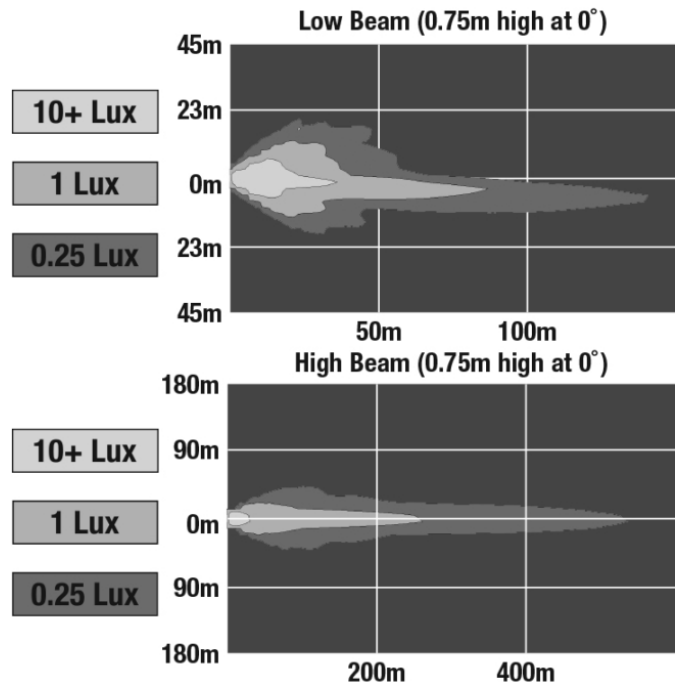

LED Headlights - Model 8730 Shallow 7" Round

PRODUCT INFORMATION

Description	12-24V LED High & Low Beam Heated Shallow 7" Round Headlight with Chrome Bezel - 2 Light Kit
Height	176.50 mm / 6.95 in
Width	176.50 mm / 6.95 in
Depth	75.00 mm / 2.95 in
Shape	Round
Outer Lens Material	Polycarbonate
Outer Lens Color	Clear
Housing Material	Aluminum
Housing Color	Black
Bezel Color	Chrome
Retrofits	2D1 "PAR56" or 7" round headlights
Connector or Wiring	H4
Mating Connector	H4 AMP#172615-2
Product Weight	3.67 lbs / 1.66 kgs
Shipping Weight	5.40 lbs / 2.45 kgs

PRODUCT DIMENSIONS

ELECTRICAL SPECIFICATIONS

Input Voltage	12-24V DC
Operating Voltage	9-30V DC
Transient Spike Protection	150V Peak @ 1 HZ-100 Pulses
Black Wire	Ground
Yellow Wire	Low Beam
White Wire	High Beam
Current Draw	2.25A @ 12V DC (Low Beam) 2.75A @ 12V DC (High Beam) 1.00A @ 24V DC (Low Beam) 1.25A @ 24V DC (High Beam) 5.25A @ 12V DC (Low Beam w/Heat) 5.75A @ 12V DC (High Beam w/Heat) 2.5A @ 24V DC (Low Beam w/Heat) 2.75A @ 24V DC (High Beam w/Heat)

FMVSS 108 s10.1 (Table XIX)	FMVSS 108 s10.1 (Table XVIII)
IEC IP69K	SAE J1113-13
SAE J1113-21	SAE J1113-4

PHOTOMETRIC SPECIFICATIONS

Raw Lumen Output	3547 (High Beam); 2,800 (Low)
Effective Lumen Output	1400 (High Beam); 925 (Low)
Candela Output	62,100 (High Beam); 20,500 (Low)
Nominal LED Color Temperature	5000 K
Beam Pattern(s)	Forward Lighting - High Beam (DOT) Forward Lighting - Low Beam (DOT)