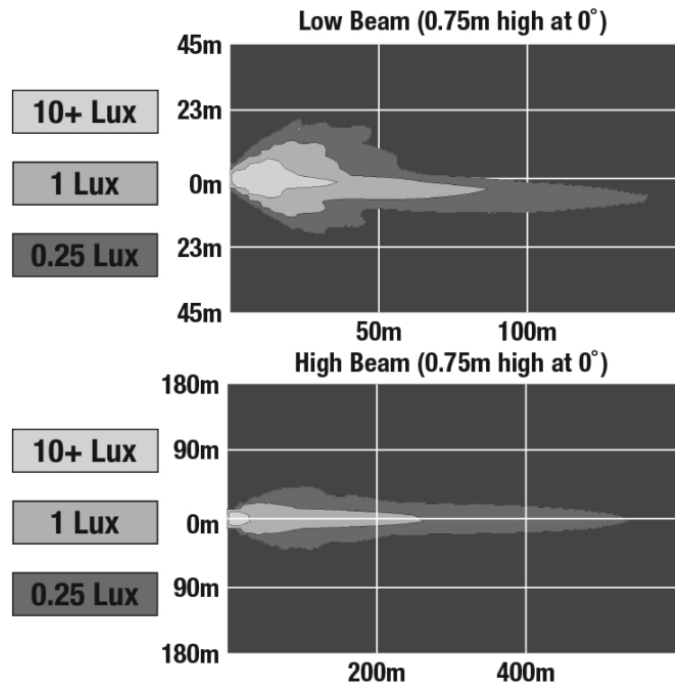

LED Headlights - Model 8730 Shallow 7" Round

PRODUCT INFORMATION

Description	12-24V LED High & Low Beam Heated Shallow 7" Round Headlight with Chrome Bezel - 2 Light Kit
Height	176.50 mm / 6.95 in
Width	176.50 mm / 6.95 in
Depth	75.00 mm / 2.95 in
Shape	Round
Outer Lens Material	Polycarbonate
Outer Lens Color	Clear
Housing Material	Aluminum
Housing Color	Black
Bezel Color	Chrome
Retrofits	2D1 "PAR56" or 7" round headlights
Connector or Wiring	H4
Mating Connector	H4 AMP#172615-2
Product Weight	3.67 lbs / 1.66 kgs
Shipping Weight	5.40 lbs / 2.45 kgs

PRODUCT DIMENSIONS

ELECTRICAL SPECIFICATIONS

Input Voltage	12-24V DC
Operating Voltage	9-30V DC
Transient Spike Protection	150V Peak @ 1 HZ-100 Pulses
Black Wire	Ground
Yellow Wire	Low Beam
White Wire	High Beam
Current Draw	2.25A @ 12V DC (Low Beam) 2.75A @ 12V DC (High Beam) 1.00A @ 24V DC (Low Beam) 1.25A @ 24V DC (High Beam) 5.25A @ 12V DC (Low Beam w/Heat) 5.75A @ 12V DC (High Beam w/Heat) 2.5A @ 24V DC (Low Beam w/Heat) 2.75A @ 24V DC (High Beam w/Heat)

Print date: 2025-02-05

© 2025 J.W. Speaker Corporation • Germantown, WI U.S.A.
www.jwspeaker.com • speaker@jwspeaker.com • 262.251.6660

LED Headlights - Model 8730 Shallow 7" Round

REGULATORY STANDARDS COMPLIANCE

FMVSS 108 s10.1 (Table XIX)	FMVSS 108 s10.1 (Table XVIII)
IEC IP69K	SAE J1113-13
SAE J1113-21	SAE J1113-4

PHOTOMETRIC SPECIFICATIONS

Raw Lumen Output	3547 (High Beam); 2,800 (Low)
Effective Lumen Output	1400 (High Beam); 925 (Low)
Candela Output	62,100 (High Beam); 20,500 (Low)
Nominal LED Color Temperature	5000 K
Beam Pattern(s)	Forward Lighting - High Beam (DOT) Forward Lighting - Low Beam (DOT)