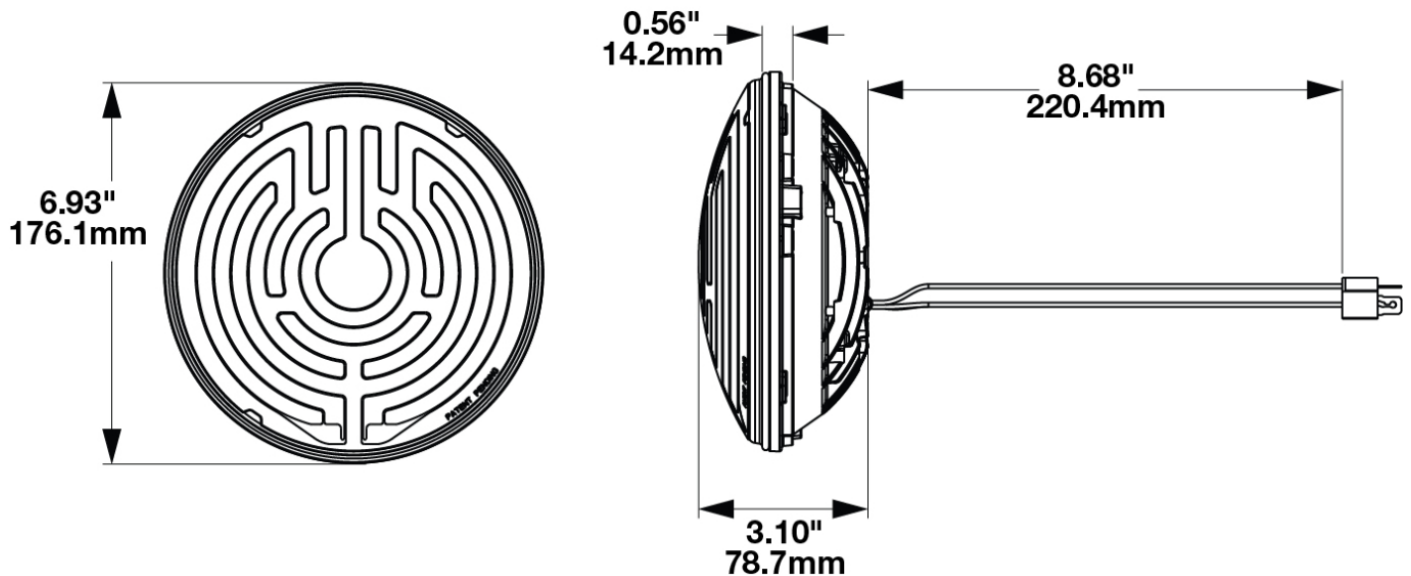

LED Headlights - Model 8730 Shallow 7" Round

PRODUCT INFORMATION

Description	12-24V LED High & Low Beam Heated Shallow 7" Round Headlight with Chrome Bezel - 2 Light Kit
Height	176.50 mm / 6.95 in
Width	176.50 mm / 6.95 in
Depth	75.00 mm / 2.95 in
Shape	Round
Outer Lens Material	Polycarbonate
Outer Lens Color	Clear
Housing Material	Aluminum
Housing Color	Black
Bezel Color	Chrome
Retrofits	2D1 "PAR56" or 7" round headlights
Connector or Wiring	H4
Mating Connector	H4 AMP#172615-2
Product Weight	3.67 lbs / 1.66 kgs
Shipping Weight	5.40 lbs / 2.45 kgs

PRODUCT DIMENSIONS

ELECTRICAL SPECIFICATIONS

Input Voltage	12-24V DC
Operating Voltage	9-30V DC
Transient Spike Protection	150V Peak @ 1 HZ-100 Pulses
Black Wire	Ground
Yellow Wire	Low Beam
White Wire	High Beam
Current Draw	2.25A @ 12V DC (Low Beam) 2.75A @ 12V DC (High Beam) 1.00A @ 24V DC (Low Beam) 1.25A @ 24V DC (High Beam) 5.25A @ 12V DC (Low Beam w/Heat) 5.75A @ 12V DC (High Beam w/Heat) 2.5A @ 24V DC (Low Beam w/Heat) 2.75A @ 24V DC (High Beam w/Heat)

FMVSS 108 s10.1 (Table XIX)	FMVSS 108 s10.1 (Table XVIII)
IEC IP69K	SAE J1113-13
SAE J1113-21	SAE J1113-4

PHOTOMETRIC SPECIFICATIONS

Raw Lumen Output	3547 (High Beam); 2,800 (Low)
Effective Lumen Output	1400 (High Beam); 925 (Low)
Candela Output	62,100 (High Beam); 20,500 (Low)
Nominal LED Color Temperature	5000 K
Beam Pattern(s)	Forward Lighting - High Beam (DOT) Forward Lighting - Low Beam (DOT)