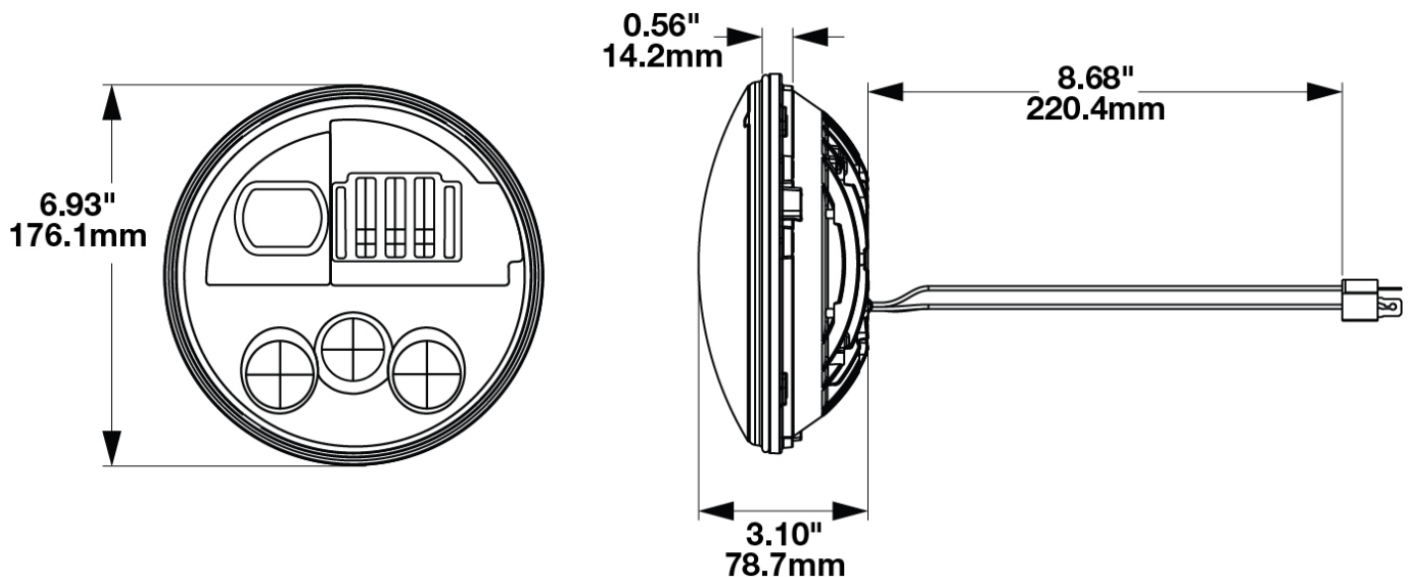

PRODUCT DIMENSIONS

Print date: 2024-11-22

© 2024 J.W. Speaker Corporation • Germantown, WI U.S.A.
www.jwspeaker.com • speaker@jwspeaker.com • 262.251.6660

J.W. SPEAKER
Engineered. Lighting. Solutions.