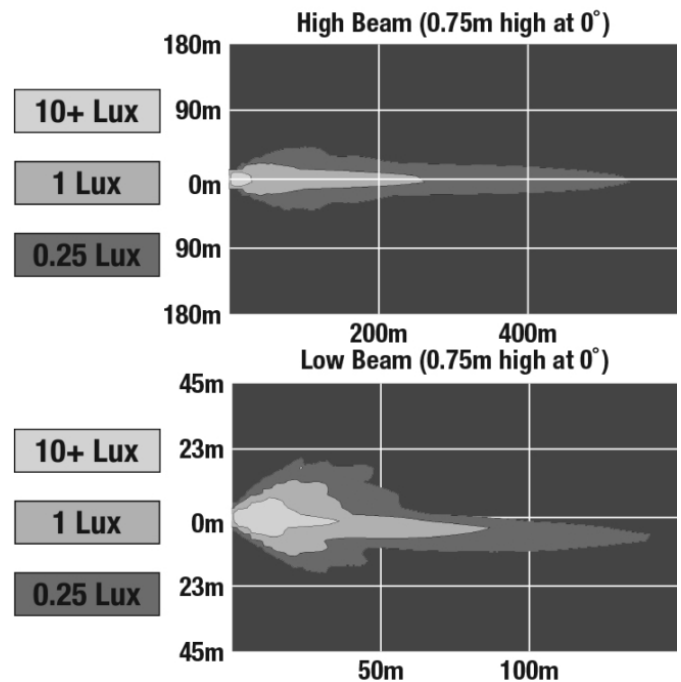

## ELECTRICAL SPECIFICATIONS

---

<b>Input Voltage</b>	12-24V DC
<b>Operating Voltage</b>	9-30V DC
<b>Transient Spike Protection</b>	150V Peak @ 1 HZ-100 Pulses
<b>Black Wire</b>	Ground
<b>Yellow Wire</b>	Low Beam
<b>White Wire</b>	High Beam
<b>Current Draw</b>	2.25A @ 12V DC (Low Beam) 2.75A @ 12V DC (High Beam) 1.00A @ 24V DC (Low Beam) 1.25A @ 24V DC (High Beam)

## PHOTOMETRIC SPECIFICATIONS

<b>Raw Lumen Output</b>	3547 (High Beam); 2,800 (Low Beam)
<b>Effective Lumen Output</b>	1400 (High Beam); 925 (Low Beam)
<b>Candela Output</b>	62,100 (High Beam); 20,500 (Low Beam)
<b>Nominal LED Color Temperature</b>	5000 K
<b>Beam Pattern(s)</b>	Forward Lighting - High Beam (DOT) Forward Lighting - Low Beam (DOT)