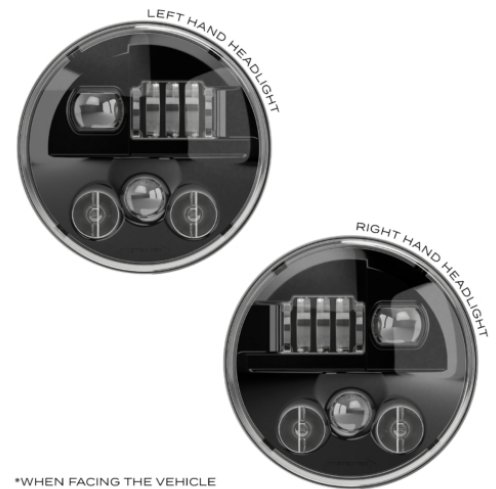

# LED Headlights - Model 8730 Shallow 7" Round

## PRODUCT INFORMATION

<b>Description</b>	12-24V LED High & Low Beam Shallow 7" Round Headlight with Black Inner Bezel - 2 Light Kit
<b>Height</b>	176.50 mm / 6.95 in
<b>Width</b>	176.50 mm / 6.95 in
<b>Depth</b>	75.00 mm / 2.95 in
<b>Shape</b>	Round
<b>Outer Lens Material</b>	Polycarbonate
<b>Outer Lens Color</b>	Clear
<b>Housing Material</b>	Aluminum
<b>Housing Color</b>	Black
<b>Bezel Color</b>	Black
<b>Retrofits</b>	2D1 "PAR56" or 7" round headlights
<b>Connector or Wiring</b>	H4
<b>Mating Connector</b>	H4 AMP#172615-2
<b>Product Weight</b>	3.67 lbs / 1.66 kgs
<b>Shipping Weight</b>	5.40 lbs / 2.45 kgs