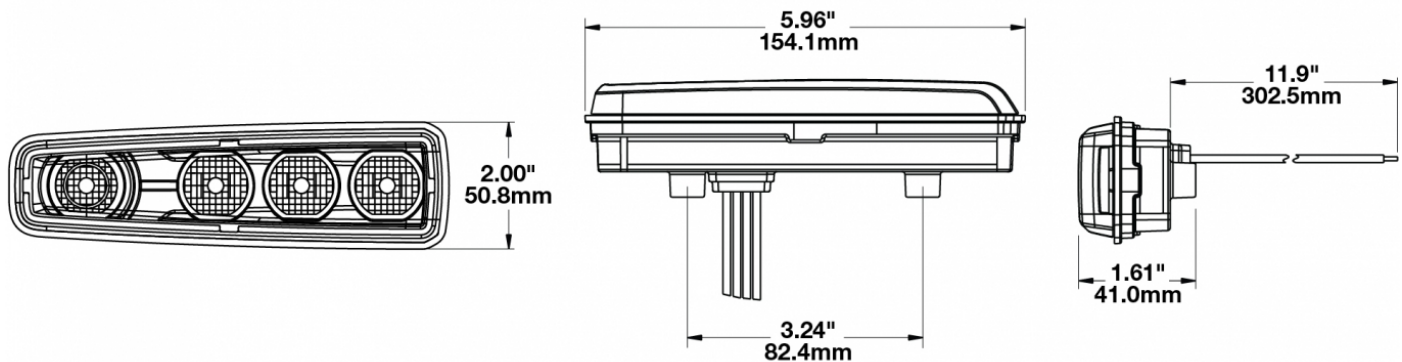

LED Forklift Headlights - Model 516

PRODUCT DIMENSIONS

ELECTRICAL SPECIFICATIONS

Input Voltage	12-24V DC
Operating Voltage	10-32V DC
Transient Spike Protection	Transient Spike Protection: 330V Peak @ 1 HZ-100 Pulses
Black Wire	Ground
Red Wire	Turn
White Wire	Low Beam
Yellow Wire	Position
Current Draw	0.340A @ 24V DC