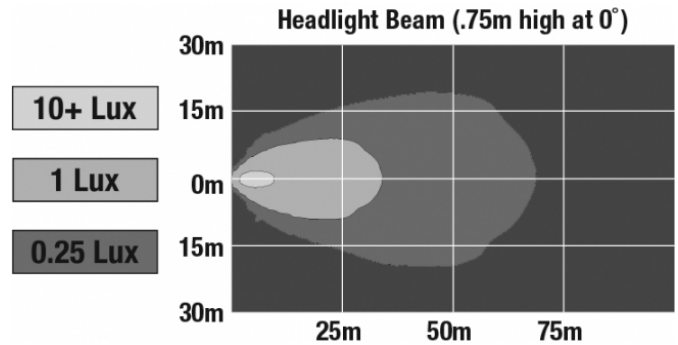

LED Forklift Headlights - Model 516

PRODUCT INFORMATION

Description	12-24V LED Material Handling Headlight with Turn Signal & Front Position
Height	50.80 mm / 2 in
Width	151.38 mm / 5.96 in
Depth	40.89 mm / 1.61 in
Shape	Rectangular
Outer Lens Material	Polycarbonate
Outer Lens Color	Clear
Housing Material	Polycarbonate
Housing Color	Black
Bezel Color	Chrome
Mounting Hardware Description	(x1) M5-1 Mounting Bolt
Mounting Type	Panel Mount
Minimum Operating Temperature	-40 °C / -40 °F
Maximum Operating Temperature	65 °C / 149 °F
Connector or Wiring	11"
Mating Connector	Bare Leads
Product Weight	0.32 lbs / 0.15 kgs
Shipping Weight	18.00 lbs / 8.16 kgs

J.W. SPEAKER
Engineered. Lighting. Solutions.

LED Forklift Headlights - Model 516

PHOTOMETRIC SPECIFICATIONS

Raw Lumen Output	765
Effective Lumen Output	380
Beam Pattern(s)	Signalization - Front Position Signalization - Turn (Front) Signalization - Turn (Rear)