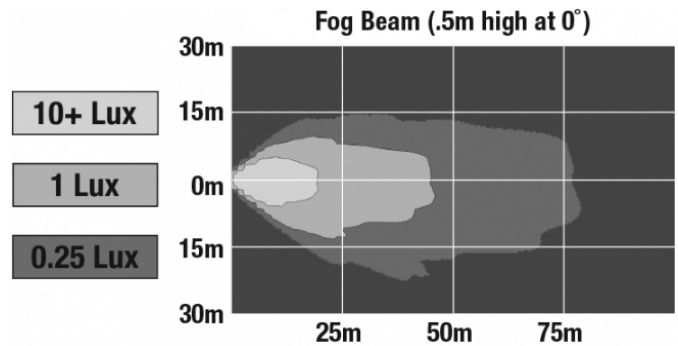

LED Ford Fog Lights - Model 6146

PRODUCT INFORMATION

Description	12V SAE/ECE RHT & LHT LED Fog Light with Chrome Inner Bezel (for 2005-2010 Model Years)
Height	100.33 mm / 3.95 in
Width	115.82 mm / 4.56 in
Depth	105.41 mm / 4.15 in
Shape	Round
Outer Lens Material	Hardcoated Polycarbonate
Outer Lens Color	Clear
Housing Material	Die-Cast Aluminum
Housing Color	Black
Bezel Color	Chrome
Mounting Type	Bumper Mount
Minimum Operating Temperature	-40 °C / -40 °F
Maximum Operating Temperature	65 °C / 149 °F
Mating Connector	Packard (#12059183)
Product Weight	0.93 lbs / 0.42 kgs
Shipping Weight	0.93 lbs / 0.42 kgs
Additional Information	Two versions designed to retrofit Ford F-150 fog lights: 2005-2010 Ford F-150 and 2011-2014 Ford F-150

PHOTOMETRIC SPECIFICATIONS

Raw Lumen Output	1,080
Effective Lumen Output	610
Nominal LED Color Temperature	5000 K
Beam Pattern(s)	Forward Lighting - Fog

APPLICATIONS

PRODUCT WARNINGS

For California residents: