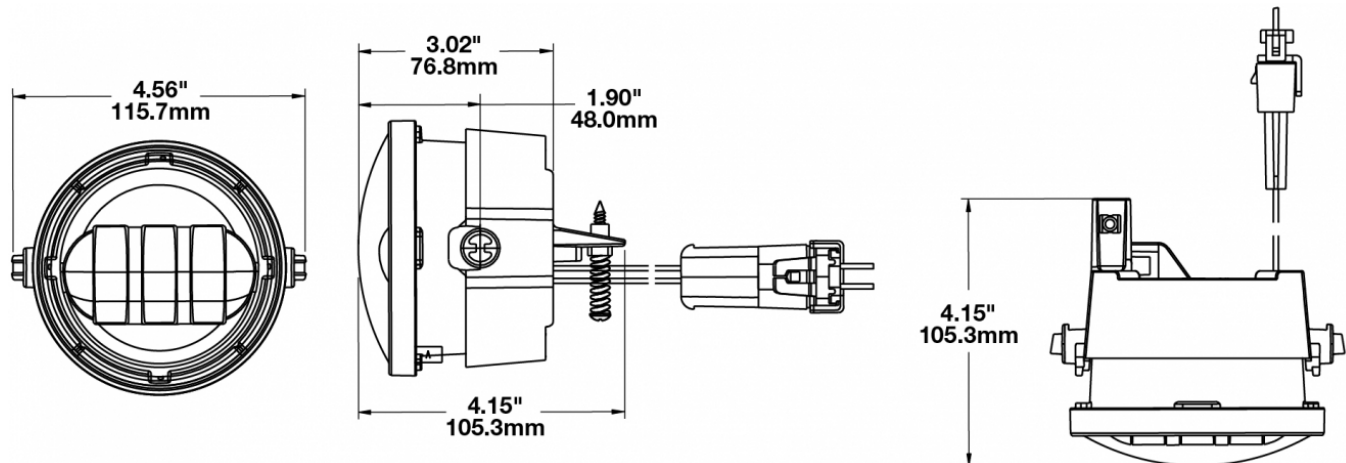

LED Ford Fog Lights - Model 6146

PRODUCT INFORMATION

Description	12V SAE/ECE RHT & LHT LED Fog Light with Chrome Inner Bezel (for 2005-2010 Model Years)
Height	100.33 mm / 3.95 in
Width	115.82 mm / 4.56 in
Depth	105.41 mm / 4.15 in
Shape	Round
Outer Lens Material	Hardcoated Polycarbonate
Outer Lens Color	Clear
Housing Material	Die-Cast Aluminum
Housing Color	Black
Bezel Color	Chrome
Mounting Type	Bumper Mount
Minimum Operating Temperature	-40 °C / -40 °F
Maximum Operating Temperature	65 °C / 149 °F
Mating Connector	Packard (#12059183)
Product Weight	0.93 lbs / 0.42 kgs
Shipping Weight	0.93 lbs / 0.42 kgs
Additional Information	Two versions designed to retrofit Ford F-150 fog lights: 2005-2010 Ford F-150 and 2011-2014 Ford F-150

PRODUCT DIMENSIONS

ELECTRICAL SPECIFICATIONS

Input Voltage	12V DC
Operating Voltage	10-15V DC
Red Wire	Positive
Black Wire	Negative
Current Draw	1.6A @ 12V DC

REGULATORY STANDARDS COMPLIANCE

Buy America Standards
Eco Friendly

PHOTOMETRIC SPECIFICATIONS

Raw Lumen Output	1,080
Effective Lumen Output	610
Nominal LED Color Temperature	5000 K
Beam Pattern(s)	Forward Lighting - Fog

APPLICATIONS

PRODUCT WARNINGS

For California residents: