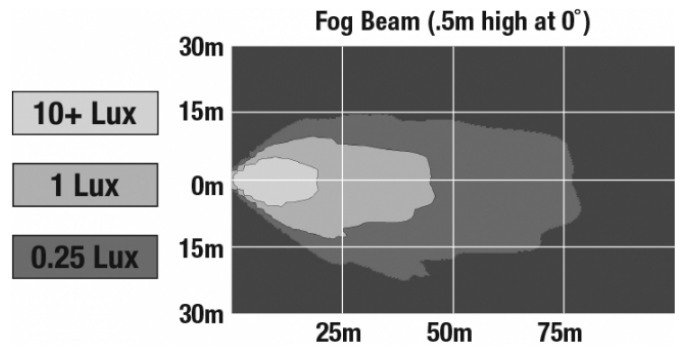

PHOTOMETRIC SPECIFICATIONS

Raw Lumen Output	1,080
Effective Lumen Output	610
Nominal LED Color Temperature	5000 K
Beam Pattern(s)	Forward Lighting - Fog

APPLICATIONS

PRODUCT WARNINGS

For California residents: