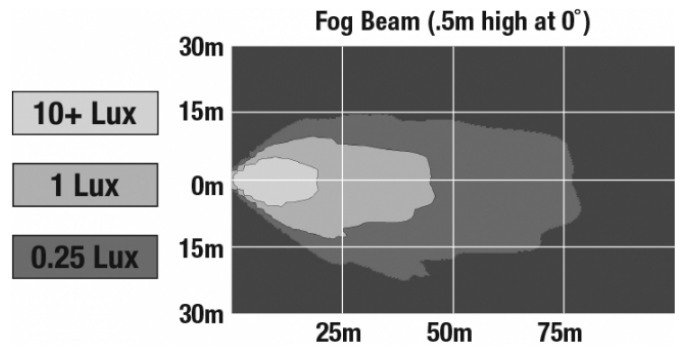

LED Ford Fog Lights - Model 6146

PRODUCT INFORMATION

Description	12V SAE/ECE RHT & LHT LED Fog Light with Chrome Inner Bezel (for 2011-2014 Model Years)
Height	100.33 mm / 3.95 in
Width	115.82 mm / 4.56 in
Depth	105.41 mm / 4.15 in
Shape	Round
Outer Lens Material	Hardcoated Polycarbonate
Outer Lens Color	Clear
Housing Material	Die-Cast Aluminum
Housing Color	Black
Bezel Color	Chrome
Mounting Type	Bumper Mount
Minimum Operating Temperature	-40 °C / -40 °F
Maximum Operating Temperature	65 °C / 149 °F
Mating Connector	Packard (#12059183)
Product Weight	0.93 lbs / 0.42 kgs
Shipping Weight	2.30 lbs / 1.04 kgs
Additional Information	Two versions designed to retrofit Ford F-150 fog lights: 2005-2010 Ford F-150 and 2011-2014 Ford F-150

PHOTOMETRIC SPECIFICATIONS

Raw Lumen Output	1,080
Effective Lumen Output	610
Nominal LED Color Temperature	5000 K
Beam Pattern(s)	Forward Lighting - Fog

APPLICATIONS

PRODUCT WARNINGS

For California residents: