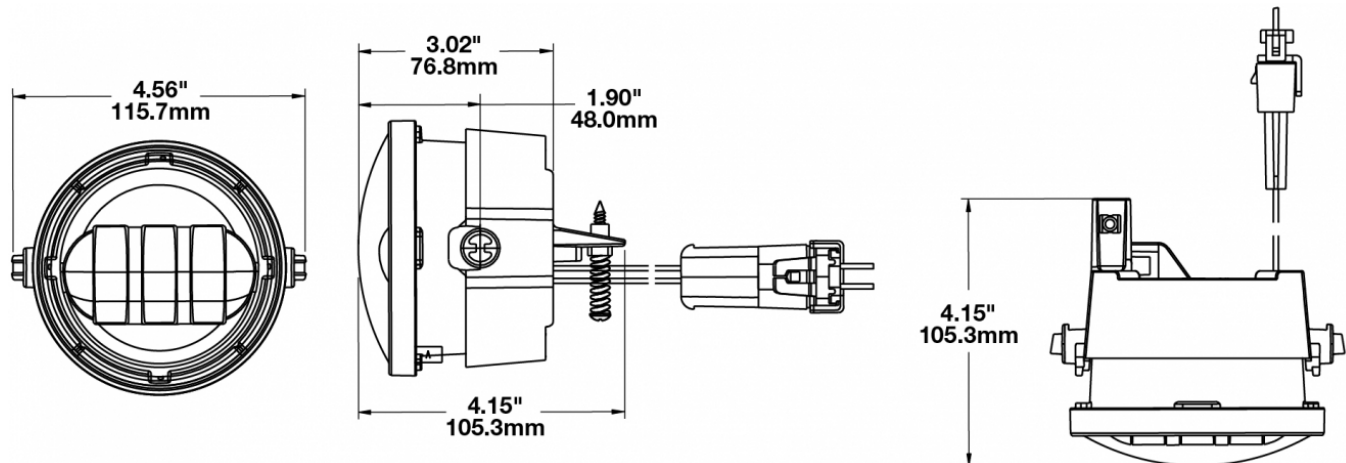

LED Ford Fog Lights - Model 6146

PRODUCT INFORMATION

Description	12V SAE/ECE RHT & LHT LED Fog Light with Chrome Inner Bezel (for 2011-2014 Model Years)
Height	100.33 mm / 3.95 in
Width	115.82 mm / 4.56 in
Depth	105.41 mm / 4.15 in
Shape	Round
Outer Lens Material	Hardcoated Polycarbonate
Outer Lens Color	Clear
Housing Material	Die-Cast Aluminum
Housing Color	Black
Bezel Color	Chrome
Mounting Type	Bumper Mount
Minimum Operating Temperature	-40 °C / -40 °F
Maximum Operating Temperature	65 °C / 149 °F
Mating Connector	Packard (#12059183)
Product Weight	0.93 lbs / 0.42 kgs
Shipping Weight	2.30 lbs / 1.04 kgs
Additional Information	Two versions designed to retrofit Ford F-150 fog lights: 2005-2010 Ford F-150 and 2011-2014 Ford F-150

PRODUCT DIMENSIONS

ELECTRICAL SPECIFICATIONS

Input Voltage	12V DC
Operating Voltage	10-15V DC
Red Wire	Positive
Black Wire	Negative
Current Draw	1.6A @ 12V DC

REGULATORY STANDARDS COMPLIANCE

Buy America Standards
SAE J583

PHOTOMETRIC SPECIFICATIONS

Raw Lumen Output	1,080
Effective Lumen Output	610
Nominal LED Color Temperature	5000 K
Beam Pattern(s)	Forward Lighting - Fog

APPLICATIONS

PRODUCT WARNINGS

For California residents: