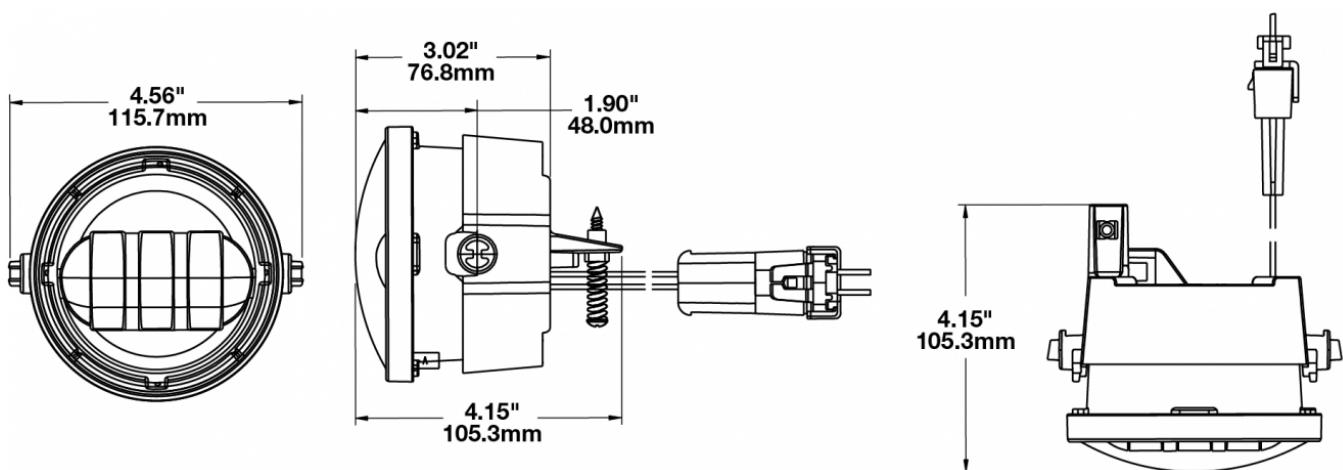

PRODUCT DIMENSIONS

Print date: 2024-11-24

© 2024 J.W. Speaker Corporation • Germantown, WI U.S.A.
www.jwspeaker.com • speaker@jwspeaker.com • 262.251.6660

J.W. SPEAKER
Engineered. Lighting. Solutions.