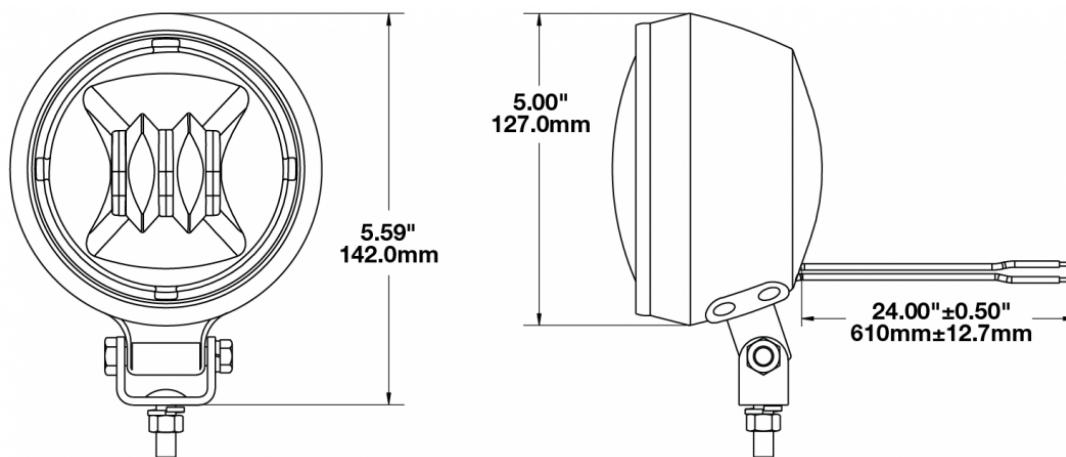

PRODUCT DIMENSIONS

Print date: 2024-12-23

© 2024 J.W. Speaker Corporation • Germantown, WI U.S.A.
www.jwspeaker.com • speaker@jwspeaker.com • 262.251.6660

J.W. SPEAKER
Engineered. Lighting. Solutions.