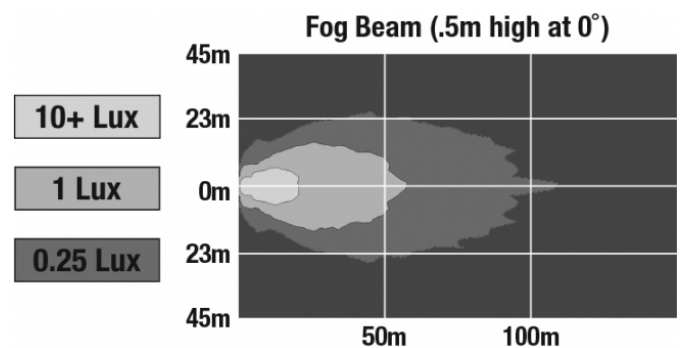

LED Fog Lights - Model 6050

PRODUCT INFORMATION

Description	12V SAE/ECE RHT LED Fog Light with Chrome Inner Bezel in Rubber Bucket
Height	141.99 mm / 5.59 in
Width	127.00 mm / 5 in
Depth	85.34 mm / 3.36 in
Shape	Round
Outer Lens Color	Clear
Housing Material	Die-Cast Aluminum
Housing Color	Black
Bezel Color	Chrome
Mounting Type	Universal pedestal Mount
Minimum Operating Temperature	-40 °C / -40 °F
Maximum Operating Temperature	65 °C / 149 °F
Connector or Wiring	Packard (#12124817)
Product Weight	1.40 lbs / 0.64 kgs
Shipping Weight	10.44 lbs / 4.74 kgs

Buy America Standards
Eco Friendly

ECE Reg 19
SAE J583

PHOTOMETRIC SPECIFICATIONS

Raw Lumen Output	750
Effective Lumen Output	500
Nominal LED Color Temperature	5000 K
Beam Pattern(s)	Forward Lighting - Fog