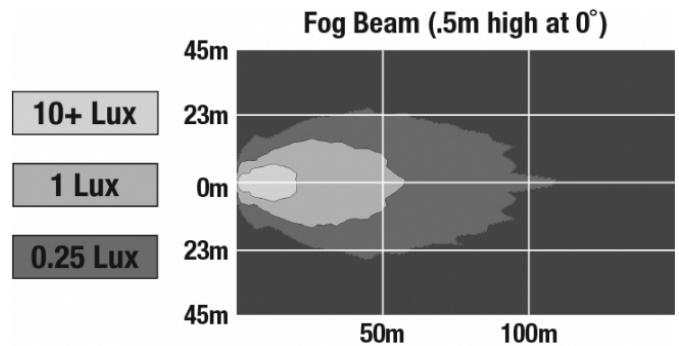

LED Fog Lights - Model 6045

PHOTOMETRIC SPECIFICATIONS

Raw Lumen Output	750
Effective Lumen Output	500
Nominal LED Color Temperature	5000 K
Beam Pattern(s)	Forward Lighting - Fog

APPLICATIONS

PRODUCT WARNINGS