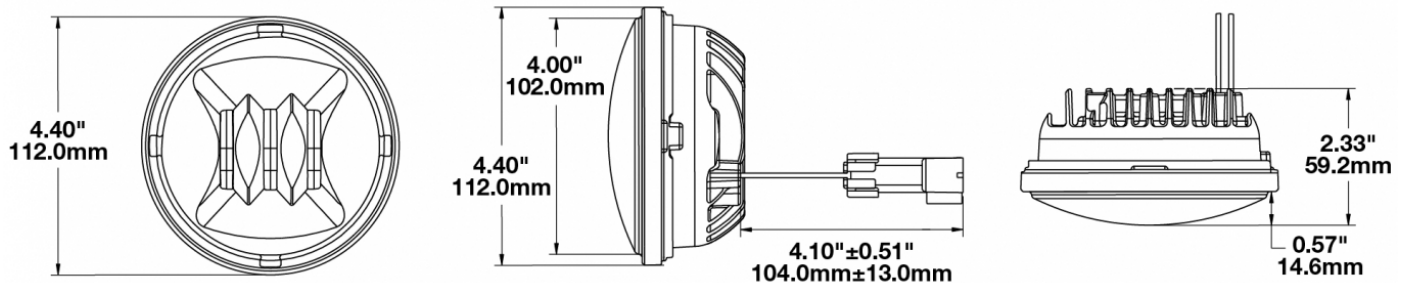

LED Fog Lights - Model 6045

PRODUCT INFORMATION

Description	12V SAE/ECE RHT LED Fog Light with Chrome Inner Bezel Kit with Mounting Assembly 8200181
Height	111.76 mm / 4.4 in
Width	111.76 mm / 4.4 in
Depth	59.18 mm / 2.33 in
Shape	Round
Outer Lens Material	Polycarbonate
Outer Lens Color	Clear
Housing Material	Aluminum
Housing Color	Black
Bezel Color	Chrome
Mounting Hardware Description	94.8mm
Retrofits	PAR36
Minimum Operating Temperature	-40 °C / -40 °F
Maximum Operating Temperature	65 °C / 149 °F
Mating Connector	Deutsch DT06-2S-E003
Product Weight	1.00 lbs / 0.45 kgs
Shipping Weight	2.90 lbs / 1.32 kgs
Additional Information	Kit includes (2) fog lamps and (1) mounting assmebly kit #8200181

PRODUCT DIMENSIONS

ELECTRICAL SPECIFICATIONS

Input Voltage	12V DC
Operating Voltage	9-18V DC
Transient Spike Protection	150V Peak @ 1 HZ-100 Pulses
Red Wire	Positive
Black Wire	Negative
Current Draw	.75A @ 12V DC