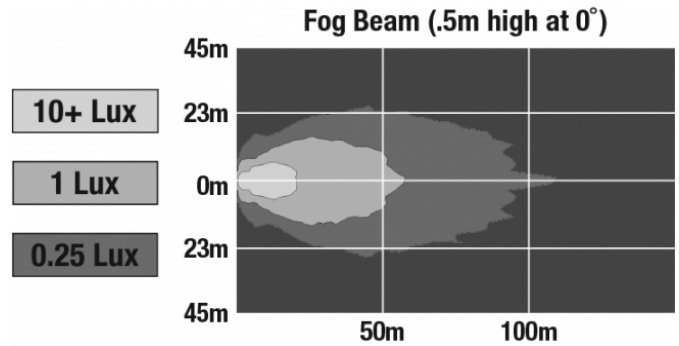

PHOTOMETRIC SPECIFICATIONS

Raw Lumen Output	750
Effective Lumen Output	500
Nominal LED Color Temperature	5000 K
Beam Pattern(s)	Forward Lighting - Fog

APPLICATIONS

PRODUCT WARNINGS

For California residents: