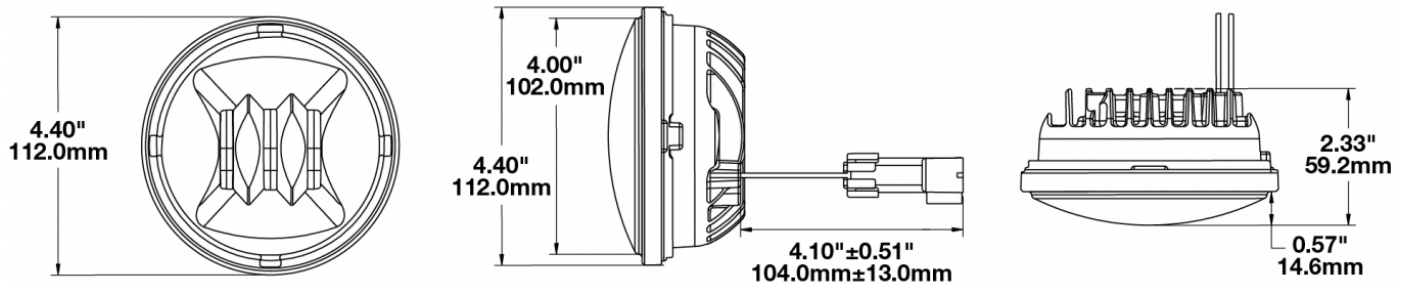

LED Fog Lights - Model 6045

PRODUCT INFORMATION

Description	12V SAE/ECE LED Fog Light with Black Inner Bezel - 2 Light Kit
Height	111.76 mm / 4.4 in
Width	111.76 mm / 4.4 in
Depth	59.18 mm / 2.33 in
Shape	Round
Outer Lens Material	Hard-Coated Polycarbonate
Outer Lens Color	Clear
Housing Material	Die-Cast Aluminum
Housing Color	Black
Bezel Color	Black
Retrofits	PAR36
Minimum Operating Temperature	-40 °C / -40 °F
Maximum Operating Temperature	65 °C / 149 °F
Connector or Wiring	Connector Metri PE12059450-B BLACK 2-pin
Mating Connector	Packard #12124818
Product Weight	2.00 lbs / 0.91 kgs
Shipping Weight	3.10 lbs / 1.41 kgs

PRODUCT DIMENSIONS

ELECTRICAL SPECIFICATIONS

Input Voltage	12V DC
Operating Voltage	9-18V DC
Transient Spike Protection	150V Peak @ 1 HZ-100 Pulses
Red Wire	Positive
Black Wire	Negative
Current Draw	.75A @ 12V DC

PHOTOMETRIC SPECIFICATIONS

Raw Lumen Output	750
Effective Lumen Output	500
Nominal LED Color Temperature	5000 K
Beam Pattern(s)	Forward Lighting - Fog

APPLICATIONS

PRODUCT WARNINGS

For California residents: