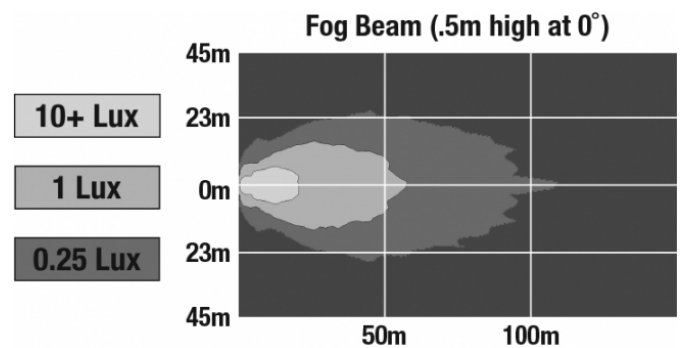

LED Fog Lights - Model 6045

PRODUCT INFORMATION

Description	12V SAE/ECE RHT LED Fog Light with Chrome Inner Bezel
Height	111.76 mm / 4.4 in
Width	111.76 mm / 4.4 in
Depth	59.18 mm / 2.33 in
Shape	Round
Outer Lens Material	Hard-Coated Polycarbonate
Outer Lens Color	Clear
Housing Material	Die-Cast Aluminum
Housing Color	Black
Bezel Color	Chrome
Retrofits	PAR36
Minimum Operating Temperature	-40 °C / -40 °F
Maximum Operating Temperature	65 °C / 149 °F
Connector or Wiring	Packard (#12124817)
Product Weight	1.00 lbs / 0.45 kgs
Shipping Weight	1.06 lbs / 0.48 kgs

ECE Reg 19
IEC IP67

PHOTOMETRIC SPECIFICATIONS

Raw Lumen Output	750
Effective Lumen Output	500
Nominal LED Color Temperature	5000 K
Beam Pattern(s)	Forward Lighting - Fog

Print date: 2024-12-04

© 2024 J.W. Speaker Corporation • Germantown, WI U.S.A.
www.jwspeaker.com • speaker@jwspeaker.com • 262.251.6660