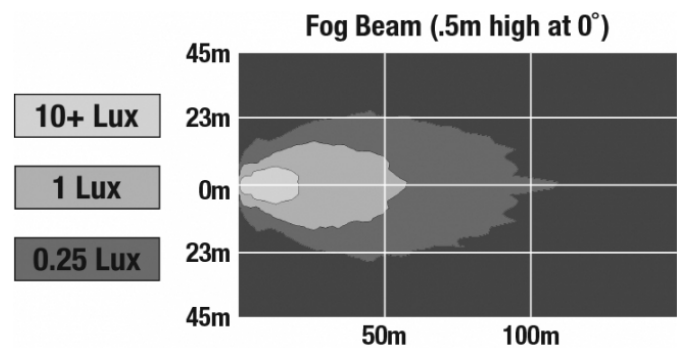

LED Fog Lights - Model 6045

PRODUCT INFORMATION

Description	12V SAE/ECE RHT LED Fog Light with Chrome Inner Bezel
Height	111.76 mm / 4.4 in
Width	111.76 mm / 4.4 in
Depth	59.18 mm / 2.33 in
Shape	Round
Outer Lens Material	Hard-Coated Polycarbonate
Outer Lens Color	Clear
Housing Material	Die-Cast Aluminum
Housing Color	Black
Bezel Color	Chrome
Retrofits	PAR36
Minimum Operating Temperature	-40 °C / -40 °F
Maximum Operating Temperature	65 °C / 149 °F
Connector or Wiring	Packard (#12124817)
Product Weight	1.00 lbs / 0.45 kgs
Shipping Weight	1.06 lbs / 0.48 kgs

Buy America Standards	ECE Reg 19
Eco Friendly	IEC IP67
SAE J583	

PHOTOMETRIC SPECIFICATIONS

Raw Lumen Output	750
Effective Lumen Output	500
Nominal LED Color Temperature	5000 K
Beam Pattern(s)	Forward Lighting - Fog