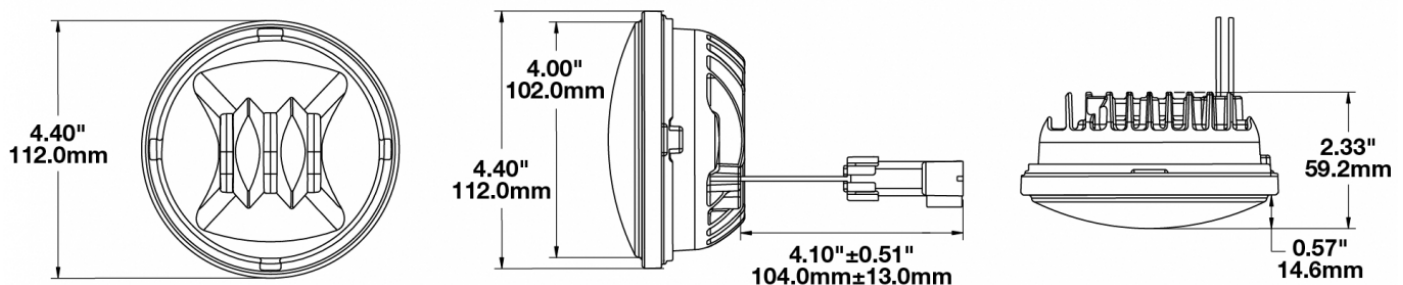

PRODUCT DIMENSIONS

Print date: 2024-12-04

© 2024 J.W. Speaker Corporation • Germantown, WI U.S.A.
www.jwspeaker.com • speaker@jwspeaker.com • 262.251.6660