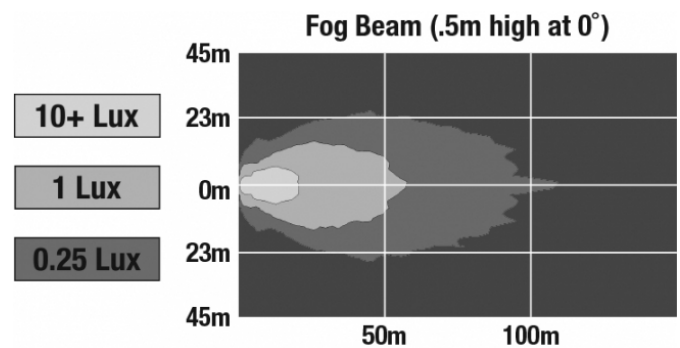

LED Fog Lights - Model 6045

PRODUCT INFORMATION

Description	12V SAE/ECE RHT LED Fog Light with Black Inner Bezel
Height	111.76 mm / 4.4 in
Width	111.76 mm / 4.4 in
Depth	59.18 mm / 2.33 in
Shape	Round
Outer Lens Material	Hard-Coated Polycarbonate
Outer Lens Color	Clear
Housing Material	Die-Cast Aluminum
Housing Color	Black
Bezel Color	Black
Retrofits	PAR36
Minimum Operating Temperature	-40 °C / -40 °F
Maximum Operating Temperature	65 °C / 149 °F
Connector or Wiring	Packard (#12059450-B)
Mating Connector	Packard #12124817
Product Weight	1.00 lbs / 0.45 kgs
Shipping Weight	1.50 lbs / 0.68 kgs

Buy America Standards	ECE Reg 19
Eco Friendly	IEC IP67
SAE J583	

PHOTOMETRIC SPECIFICATIONS

Raw Lumen Output	750
Effective Lumen Output	500
Nominal LED Color Temperature	5000 K
Beam Pattern(s)	Forward Lighting - Fog