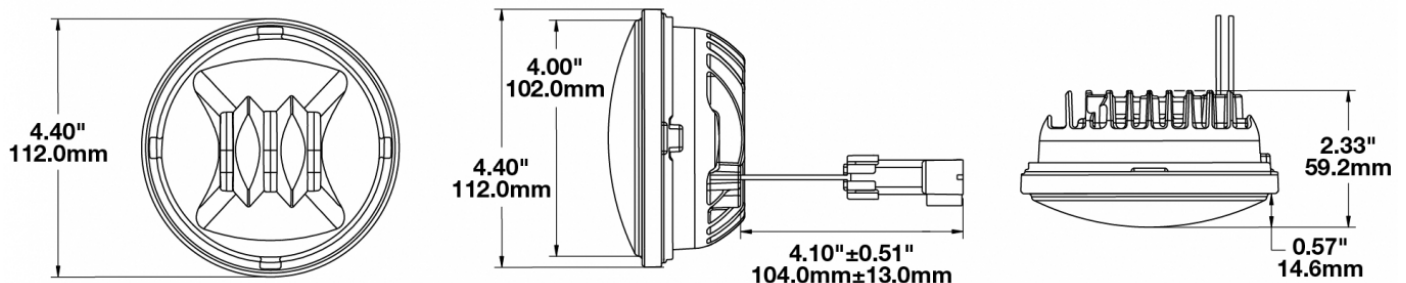

PRODUCT DIMENSIONS

Print date: 2024-12-04

© 2024 J.W. Speaker Corporation • Germantown, WI U.S.A.
www.jwspeaker.com • speaker@jwspeaker.com • 262.251.6660

J.W. SPEAKER
Engineered. Lighting. Solutions.