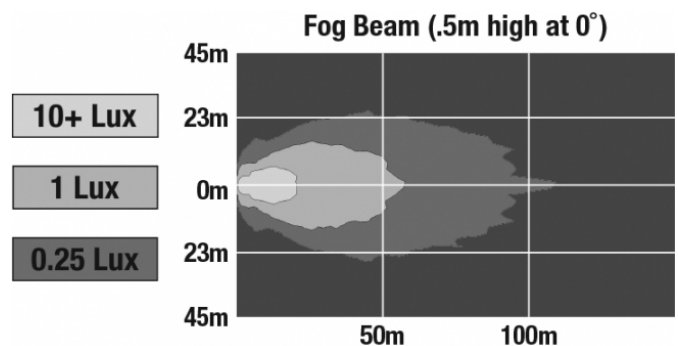

LED Fog Lights - Model 6045

PRODUCT INFORMATION

Description	12V SAE/ECE RHT LED Fog Light with Black Inner Bezel
Height	111.76 mm / 4.4 in
Width	111.76 mm / 4.4 in
Depth	59.18 mm / 2.33 in
Shape	Round
Outer Lens Material	Hard-Coated Polycarbonate
Outer Lens Color	Clear
Housing Material	Die-Cast Aluminum
Housing Color	Black
Bezel Color	Black
Retrofits	PAR36
Minimum Operating Temperature	-40 °C / -40 °F
Maximum Operating Temperature	65 °C / 149 °F
Connector or Wiring	Packard (#12059450-B)
Mating Connector	Packard #12124817
Product Weight	1.00 lbs / 0.45 kgs
Shipping Weight	1.50 lbs / 0.68 kgs

Buy America Standards
Eco Friendly
SAE J583

ECE Reg 19
IEC IP67

PHOTOMETRIC SPECIFICATIONS

Raw Lumen Output	750
Effective Lumen Output	500
Nominal LED Color Temperature	5000 K
Beam Pattern(s)	Forward Lighting - Fog