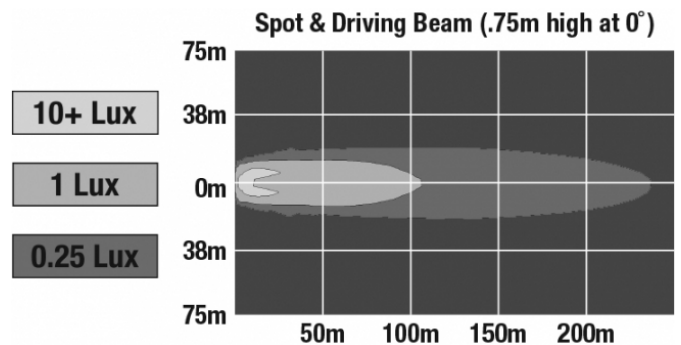

## PHOTOMETRIC SPECIFICATIONS

<b>Raw Lumen Output</b>	3,840
<b>Effective Lumen Output</b>	1,460
<b>Candela Output</b>	18,500
<b>Nominal LED Color Temperature</b>	5000 K
<b>Beam Pattern(s)</b>	Forward Lighting - Driving Forward Lighting - Spot