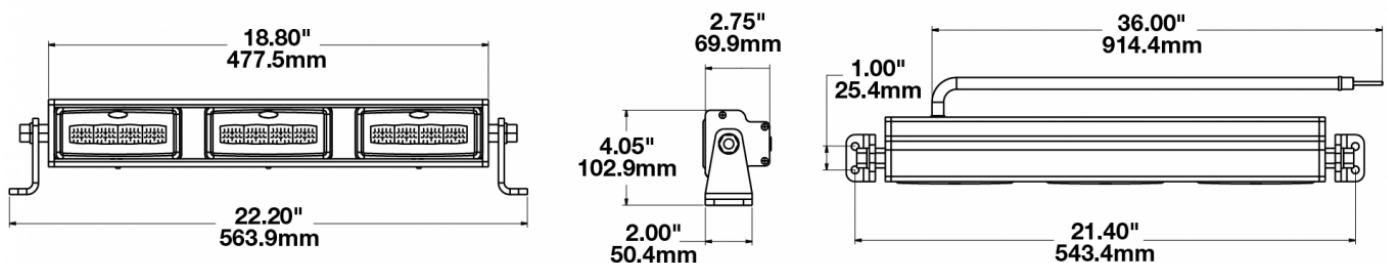

LED Light Bars - Model 9049-3M

PRODUCT INFORMATION

Description	12V LED 19" Light Bar with Spot Beam Pattern & Driving Light
Height	102.97 mm / 4.05 in
Width	562.66 mm / 22.15 in
Depth	69.85 mm / 2.75 in
Shape	Rectangular
Outer Lens Material	Polycarbonate
Outer Lens Color	Clear
Housing Material	Aluminum
Housing Color	Black
Mounting Type	Universal Mount
Minimum Operating Temperature	-40 °C / -40 °F
Maximum Operating Temperature	65 °C / 149 °F
Connector or Wiring	36" Bare Leads
Product Weight	7.55 lbs / 3.42 kgs
Shipping Weight	7.09 lbs / 3.22 kgs

PRODUCT DIMENSIONS

Print date: 2025-01-27

© 2025 J.W. Speaker Corporation • Germantown, WI U.S.A.
www.jwspeaker.com • speaker@jwspeaker.com • 262.251.6660