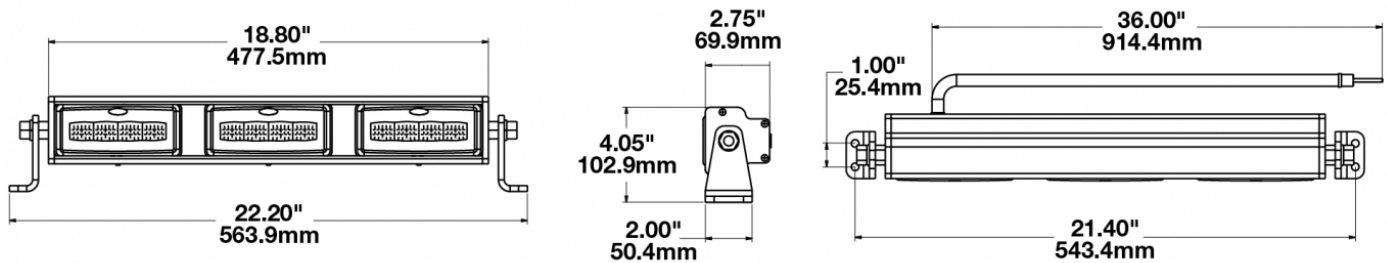

LED Light Bars - Model 9049-3M

PRODUCT INFORMATION

Description	12V SAE/ECE LED 19" Light Bar with Fog Beam Pattern
Height	102.87 mm / 4.05 in
Width	562.66 mm / 22.15 in
Depth	69.85 mm / 2.75 in
Shape	Rectangular
Outer Lens Material	Polycarbonate
Outer Lens Color	Clear
Housing Material	Die-Cast Aluminum
Housing Color	Black
Mounting Type	Universal Mount
Minimum Operating Temperature	-40 °C / -40 °F
Maximum Operating Temperature	65 °C / 149 °F
Connector or Wiring	36" Bare Leads
Product Weight	7.55 lbs / 3.42 kgs
Shipping Weight	7.55 lbs / 3.42 kgs
Additional Information	User is also cautioned that the mounting and use of front fog lamps are specified by various regulatory agencies.

PRODUCT DIMENSIONS

ELECTRICAL SPECIFICATIONS

Input Voltage	12V DC
Operating Voltage	9-18V DC
Red Wire	Positive
Black Wire	Negative
Current Draw	3.60A @ 12V DC

REGULATORY STANDARDS COMPLIANCE

Buy America Standards

PHOTOMETRIC SPECIFICATIONS

Raw Lumen Output	2,400
Effective Lumen Output	1,500
Nominal LED Color Temperature	5000 K
Beam Pattern(s)	Forward Lighting - Fog

APPLICATIONS

PRODUCT WARNINGS

For California residents: