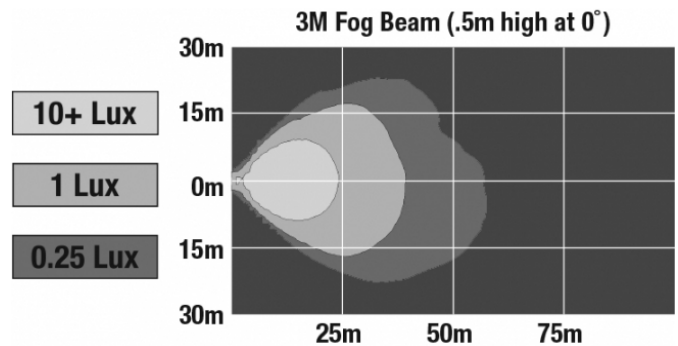

LED Light Bars - Model 9049-3M

PRODUCT INFORMATION

Description	12V SAE/ECE LED 19" Light Bar with Fog Beam Pattern
Height	102.87 mm / 4.05 in
Width	562.66 mm / 22.15 in
Depth	69.85 mm / 2.75 in
Shape	Rectangular
Outer Lens Material	Polycarbonate
Outer Lens Color	Clear
Housing Material	Die-Cast Aluminum
Housing Color	Black
Mounting Type	Universal Mount
Minimum Operating Temperature	-40 °C / -40 °F
Maximum Operating Temperature	65 °C / 149 °F
Connector or Wiring	36" Bare Leads
Product Weight	7.55 lbs / 3.42 kgs
Shipping Weight	7.55 lbs / 3.42 kgs
Additional Information	User is also cautioned that the mounting and use of front fog lamps are specified by various regulatory agencies.

PHOTOMETRIC SPECIFICATIONS

Raw Lumen Output	2,400
Effective Lumen Output	1,500
Nominal LED Color Temperature	5000 K
Beam Pattern(s)	Forward Lighting - Fog

APPLICATIONS

PRODUCT WARNINGS

For California residents: