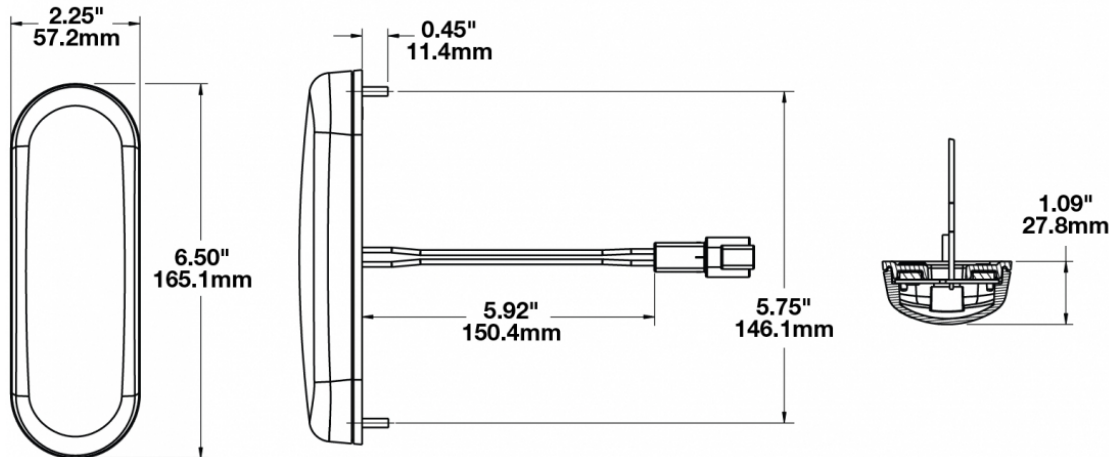

LED Dome lights & Signal Lights - Model 412

PRODUCT INFORMATION

Description	12-48V Clear LED Dome Light with Deutsch Connector, Switch & 60 Minute Timer
Height	57.15 mm / 2.25 in
Width	165.10 mm / 6.5 in
Depth	27.69 mm / 1.09 in
Shape	Rectangular
Outer Lens Material	Polycarbonate
Outer Lens Color	Clear
Housing Material	Polycarbonate
Housing Color	Black
Mounting Hardware Description	(x2) M4-0.7 x 16 Mounting Bolts
Mounting Type	Low Profile Mount
Minimum Operating Temperature	-40 °C / -40 °F
Maximum Operating Temperature	65 °C / 149 °F
Connector or Wiring	2-Pin Deutsch Socket (DT04-2P)
Product Weight	0.33 lbs / 0.15 kgs
Shipping Weight	5.66 lbs / 2.57 kgs

PRODUCT DIMENSIONS

ELECTRICAL SPECIFICATIONS

Input Voltage	12-48V DC
Red Wire	Positive
Black Wire	Negative
Current Draw	0.10A to 0.13A @ 12V DC 0.055A to 0.08A @ 24V DC 0.045A to 0.07A @ 36V DC 0.045A to 0.07A @ 48V DC

LED Dome lights & Signal Lights - Model 412

PHOTOMETRIC SPECIFICATIONS

Nominal LED Color Temperature 5000 K
Beam Pattern(s) Interior - Dome Light

APPLICATIONS

PRODUCT WARNINGS

For California residents:

⚠ **WARNING:** Cancer and reproductive harm - www.P65Warnings.ca.gov.