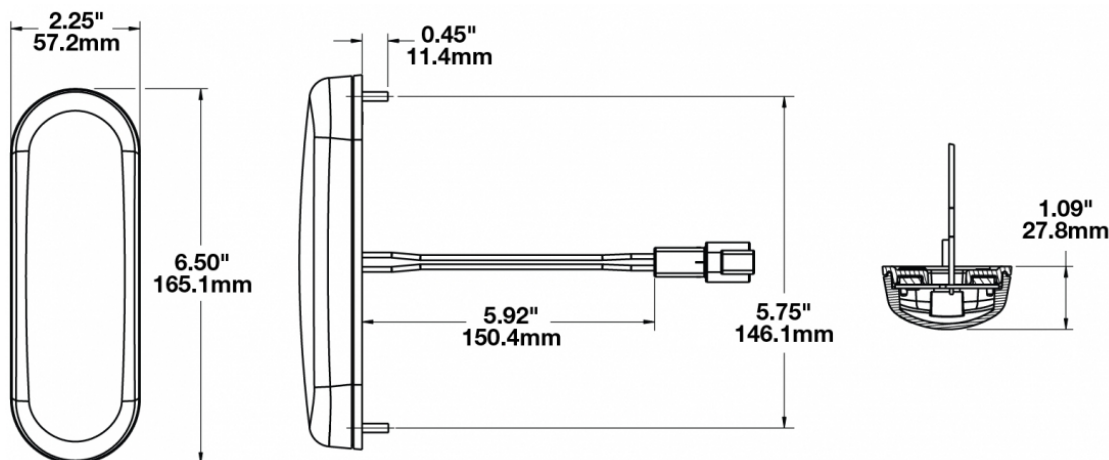

PRODUCT DIMENSIONS

Print date: 2024-12-26

© 2024 J.W. Speaker Corporation • Germantown, WI U.S.A.
www.jwspeaker.com • speaker@jwspeaker.com • 262.251.6660

J.W. SPEAKER
Engineered. Lighting. Solutions.