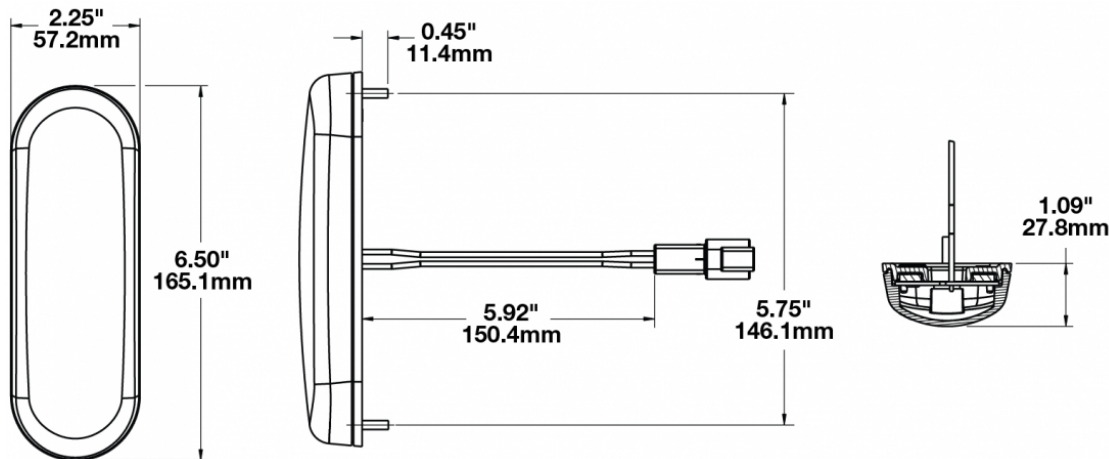

## PRODUCT INFORMATION

---

<b>Description</b>	12-48V ECE LED Front Position & Front Turn Signal Light
<b>Height</b>	165.10 mm / 6.5 in
<b>Width</b>	57.15 mm / 2.25 in
<b>Depth</b>	27.69 mm / 1.09 in
<b>Shape</b>	Rectangular
<b>Outer Lens Material</b>	Polycarbonate
<b>Outer Lens Color</b>	Clear
<b>Housing Material</b>	Polycarbonate
<b>Housing Color</b>	Black
<b>Mounting Hardware Description</b>	(x2) M4-0.7 x 16 Mounting Bolts
<b>Mounting Type</b>	Low Profile Mount
<b>Minimum Operating Temperature</b>	-40 °C / -40 °F
<b>Maximum Operating Temperature</b>	65 °C / 149 °F
<b>Connector or Wiring</b>	7" Bare Leads
<b>Product Weight</b>	0.33 lbs / 0.15 kgs
<b>Shipping Weight</b>	1.20 lbs / 0.54 kgs
<b>Additional Information</b>	Lamp conforms to IP67 when mounting bolts are torqued to 25 in-lb minimum.

## PRODUCT DIMENSIONS