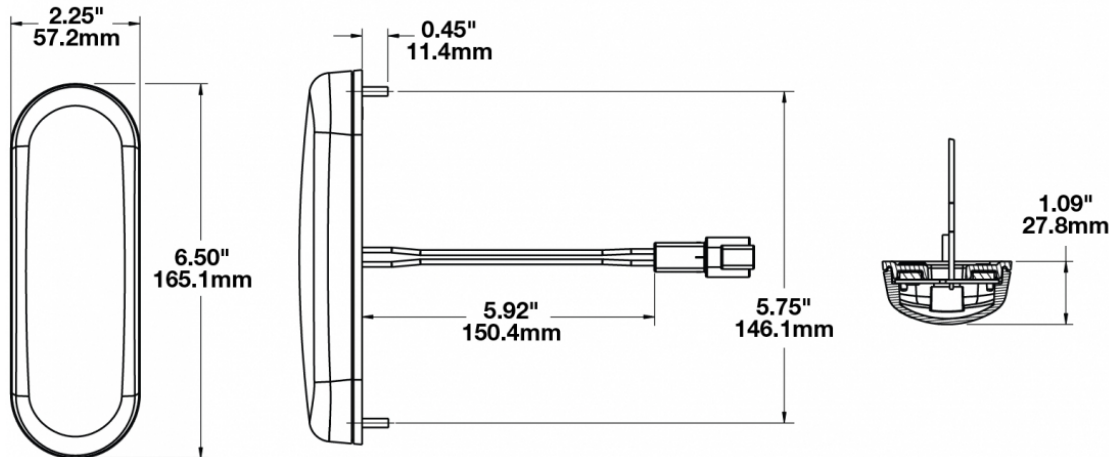

LED Dome lights & Signal Lights - Model 412

PRODUCT INFORMATION

Description	12-48V ECE LED Front Position & Front Turn Signal Light
Height	165.10 mm / 6.5 in
Width	57.15 mm / 2.25 in
Depth	27.69 mm / 1.09 in
Shape	Rectangular
Outer Lens Material	Polycarbonate
Outer Lens Color	Clear
Housing Material	Polycarbonate
Housing Color	Black
Mounting Hardware Description	(x2) M4-0.7 x 16 Mounting Bolts
Mounting Type	Low Profile Mount
Minimum Operating Temperature	-40 °C / -40 °F
Maximum Operating Temperature	65 °C / 149 °F
Connector or Wiring	7" Bare Leads
Product Weight	0.33 lbs / 0.15 kgs
Shipping Weight	1.20 lbs / 0.54 kgs
Additional Information	Lamp conforms to IP67 when mounting bolts are torqued to 25 in-lb minimum.

PRODUCT DIMENSIONS

ELECTRICAL SPECIFICATIONS

Input Voltage	12-48V DC
Black Wire	Ground
White Wire	Position
Yellow Wire	Turn
Current Draw	0.21A @ 12V DC 0.104A @ 24V DC 0.07A @ 36V DC 0.082A @ 48V DC

REGULATORY STANDARDS COMPLIANCE