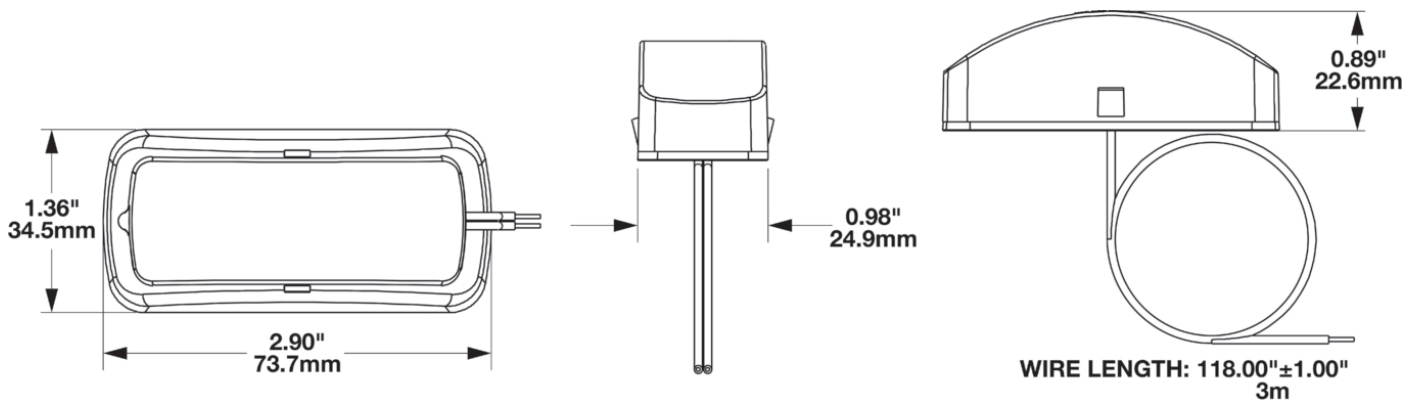

PRODUCT DIMENSIONS

Print date: 2025-01-27

© 2025 J.W. Speaker Corporation • Germantown, WI U.S.A.
www.jwspeaker.com • speaker@jwspeaker.com • 262.251.6660

J.W. SPEAKER
Engineered. Lighting. Solutions.