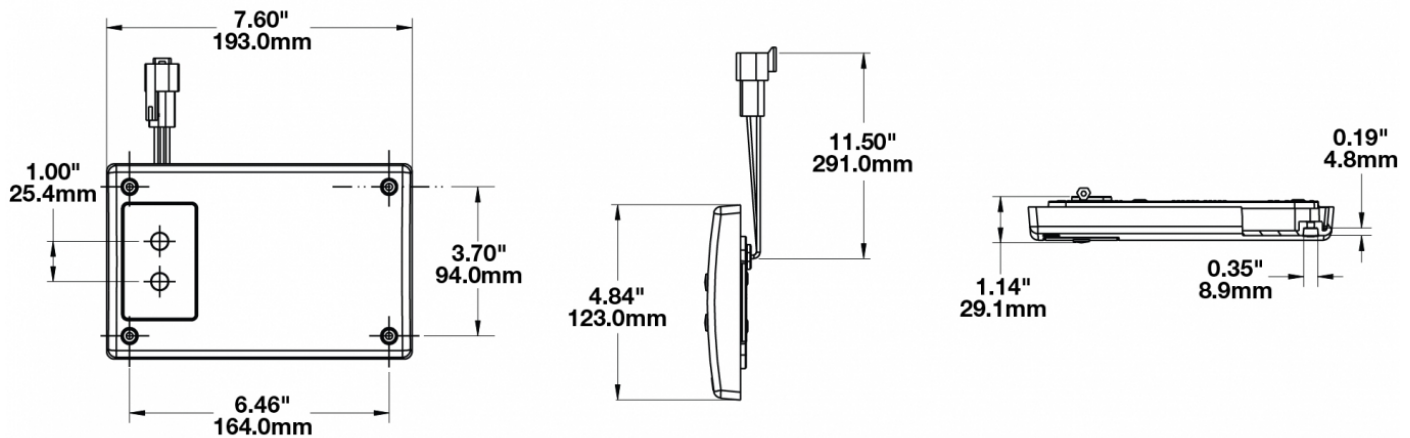

PRODUCT DIMENSIONS

Print date: 2025-02-24

© 2025 J.W. Speaker Corporation • Germantown, WI U.S.A.
www.jwspeaker.com • speaker@jwspeaker.com • 262.251.6660