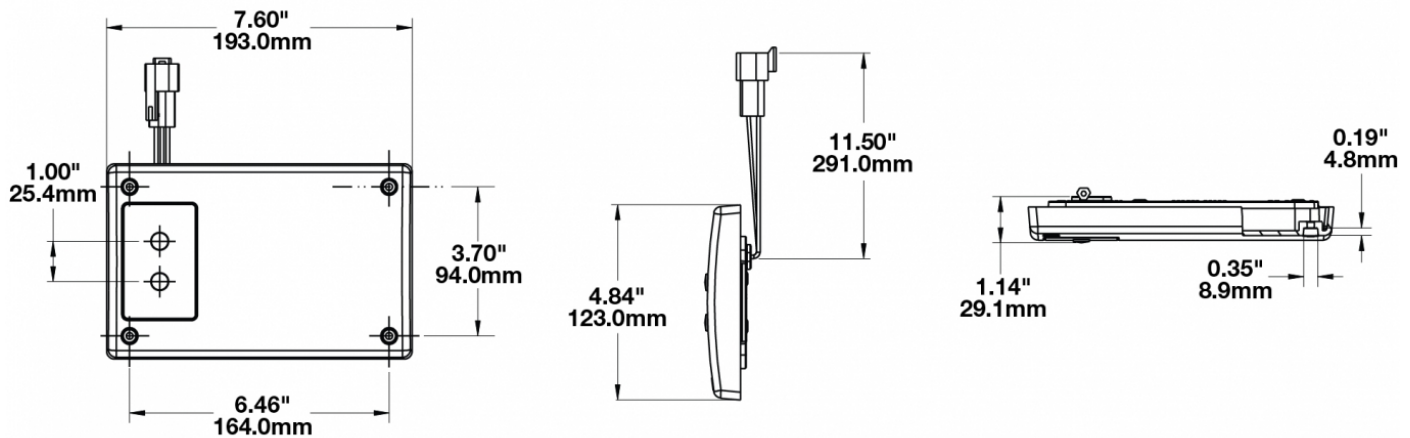

LED Dome Lights - Model 417

PRODUCT INFORMATION

Description	12-24V Red/White LED Dome Light without Inner Optics
Height	193.00 mm / 7.6 in
Width	123.00 mm / 4.84 in
Depth	28.40 mm / 1.12 in
Shape	Rectangular
Outer Lens Material	Polycarbonate
Outer Lens Color	Clear
Housing Material	Polycarbonate
Housing Color	White
Mounting Type	Low Profile Mount
Minimum Operating Temperature	-40 °C / -40 °F
Maximum Operating Temperature	65 °C / 149 °F
Product Weight	0.62 lbs / 0.28 kgs
Shipping Weight	0.80 lbs / 0.36 kgs

PRODUCT DIMENSIONS

Print date: 2024-12-12

© 2024 J.W. Speaker Corporation • Germantown, WI U.S.A.
 www.jwspeaker.com • speaker@jwspeaker.com • 262.251.6660

LED Dome Lights - Model 417

ELECTRICAL SPECIFICATIONS

Input Voltage	12-24V DC
Red Wire	Power
Black Wire	Ground
Current Draw	0.175A @ 12V DC (Red x 2) 0.175 A @ 36V DC (Red x 2) 0.325A @ 12V DC (White x 4) 0.175A @ 36V DC (White x 4)

REGULATORY STANDARDS COMPLIANCE

Buy America Standards

Eco Friendly

PHOTOMETRIC SPECIFICATIONS

Nominal LED Color Temperature	5000 K
Beam Pattern(s)	Interior - Dome Light

APPLICATIONS

Print date: 2024-12-12

© 2024 J.W. Speaker Corporation • Germantown, WI U.S.A.
www.jwspeaker.com • speaker@jwspeaker.com • 262.251.6660