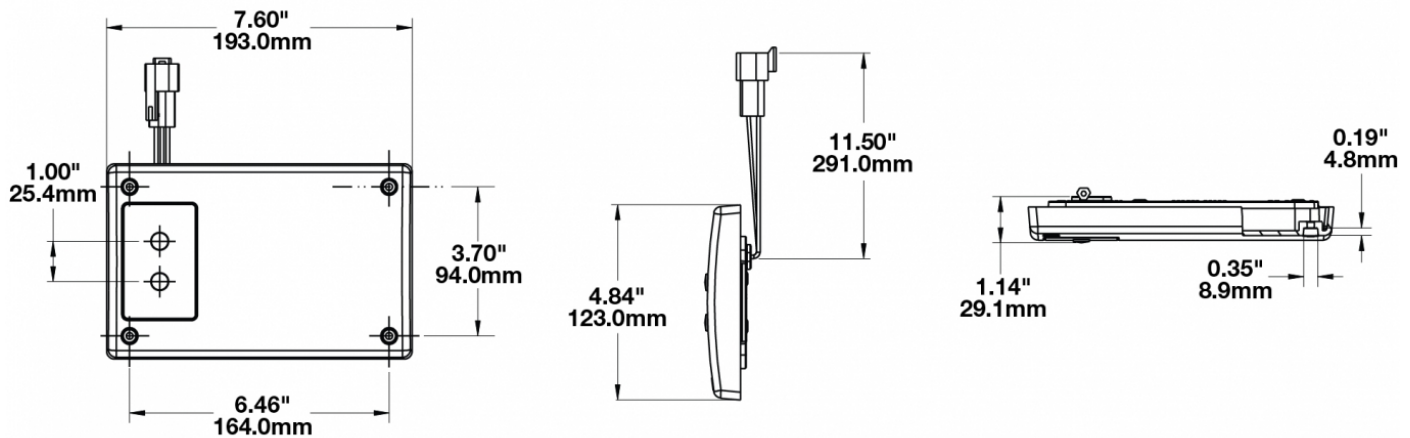

PRODUCT DIMENSIONS

Print date: 2024-09-01

© 2024 J.W. Speaker Corporation • Germantown, WI U.S.A.
www.jwspeaker.com • speaker@jwspeaker.com • 262.251.6660

J.W. SPEAKER
Engineered. Lighting. Solutions.