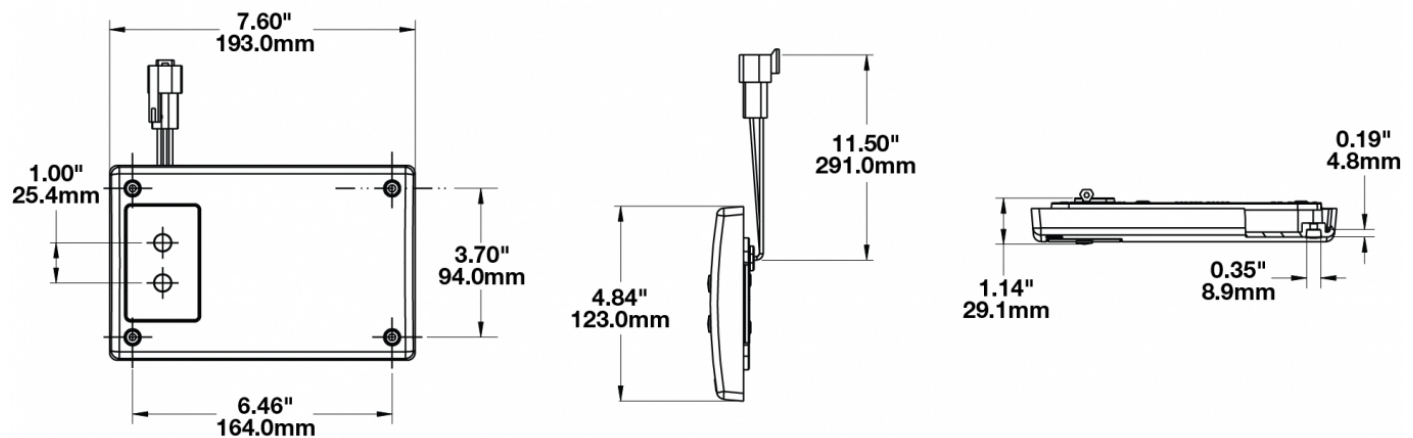

LED Dome Lights - Model 417

PRODUCT INFORMATION

Description	24V Red/White LED Dome Light with Inner Optics
Height	193.04 mm / 7.6 in
Width	122.94 mm / 4.84 in
Depth	28.96 mm / 1.14 in
Shape	Rectangular
Outer Lens Material	Acrylic
Outer Lens Color	Clear
Housing Material	Polycarbonate
Housing Color	Black
Mounting Type	Low Profile Mount
Minimum Operating Temperature	-40 °C / -40 °F
Maximum Operating Temperature	65 °C / 149 °F
Connector or Wiring	3-Pin Deutsch Socket (DT04-3P)
Mating Connector	3-Pin Deutsch Plug (DT06-3S)
Product Weight	0.62 lbs / 0.28 kgs
Shipping Weight	0.75 lbs / 0.34 kgs

PRODUCT DIMENSIONS

Print date: 2024-08-31

© 2024 J.W. Speaker Corporation • Germantown, WI U.S.A.
 www.jwspeaker.com • speaker@jwspeaker.com • 262.251.6660

LED Dome Lights - Model 417

ELECTRICAL SPECIFICATIONS

Input Voltage	24V DC
Red Wire	Power
Black Wire	Ground
Gray Wire	Door
Current Draw	0.175 (Red x 2); 0.175 (White x 4); 0.025 (White x 1)A @ 36V DC

REGULATORY STANDARDS COMPLIANCE

Buy America Standards

Eco Friendly

PHOTOMETRIC SPECIFICATIONS

Nominal LED Color Temperature	5000 K
Beam Pattern(s)	Interior - Dome Light

APPLICATIONS

Print date: 2024-08-31

© 2024 J.W. Speaker Corporation • Germantown, WI U.S.A.
www.jwspeaker.com • speaker@jwspeaker.com • 262.251.6660