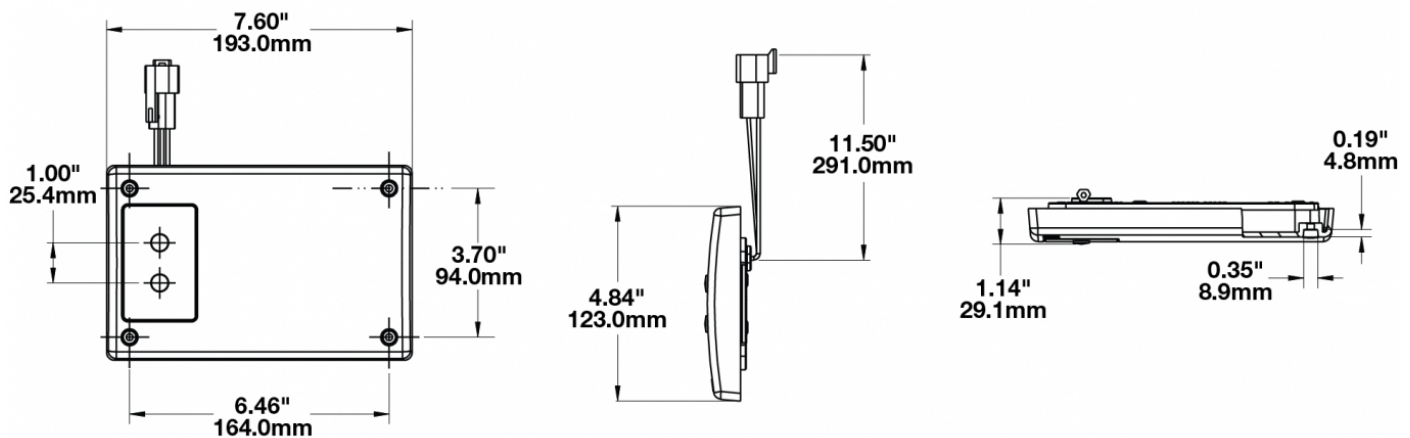

PRODUCT DIMENSIONS

Print date: 2025-04-23

© 2025 J.W. Speaker Corporation • Germantown, WI U.S.A.
www.jwspeaker.com • speaker@jwspeaker.com • 262.251.6660

J.W. SPEAKER
Engineered. Lighting. Solutions.