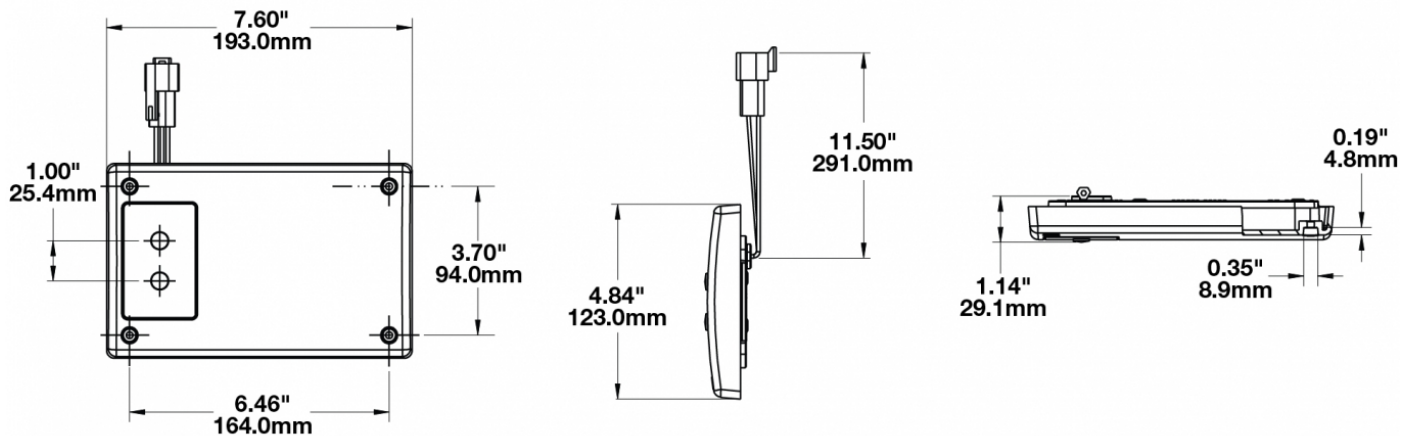

LED Dome Lights - Model 417

PRODUCT INFORMATION

Description	12V Red/White LED Dome Light with Inner Optics
Height	193.04 mm / 7.6 in
Width	122.94 mm / 4.84 in
Depth	28.96 mm / 1.14 in
Shape	Rectangular
Outer Lens Material	Acrylic
Outer Lens Color	Clear
Housing Material	Polycarbonate
Housing Color	Black
Mounting Type	Low Profile Mount
Minimum Operating Temperature	-40 °C / -40 °F
Maximum Operating Temperature	65 °C / 149 °F
Connector or Wiring	3-Pin Deutsch Socket (DT04-3P)
Mating Connector	3-Pin Deutsch Plug (DT06-3S)
Product Weight	0.62 lbs / 0.28 kgs
Shipping Weight	0.89 lbs / 0.4 kgs

PRODUCT DIMENSIONS

Print date: 2024-12-12

© 2024 J.W. Speaker Corporation • Germantown, WI U.S.A.
 www.jwspeaker.com • speaker@jwspeaker.com • 262.251.6660

LED Dome Lights - Model 417

ELECTRICAL SPECIFICATIONS

Input Voltage	12V DC
Red Wire	Power
Black Wire	Ground
Gray Wire	Door
Current Draw	0.175A @ 12V DC (Red x 2) 0.325A @ 12V DC (White x 4) 0.025A @ 12V DC (White x 1)

REGULATORY STANDARDS COMPLIANCE

Buy America Standards

Eco Friendly

PHOTOMETRIC SPECIFICATIONS

Nominal LED Color Temperature	5000 K
Beam Pattern(s)	Interior - Dome Light

APPLICATIONS

Print date: 2024-12-12

© 2024 J.W. Speaker Corporation • Germantown, WI U.S.A.
www.jwspeaker.com • speaker@jwspeaker.com • 262.251.6660