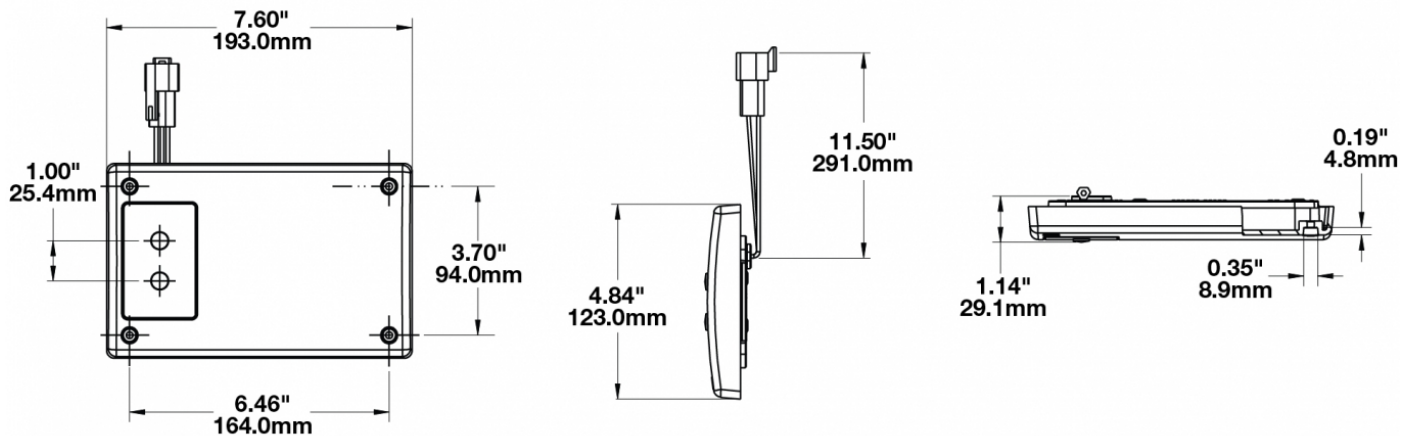

PRODUCT DIMENSIONS

Print date: 2024-08-31

© 2024 J.W. Speaker Corporation • Germantown, WI U.S.A.
www.jwspeaker.com • speaker@jwspeaker.com • 262.251.6660