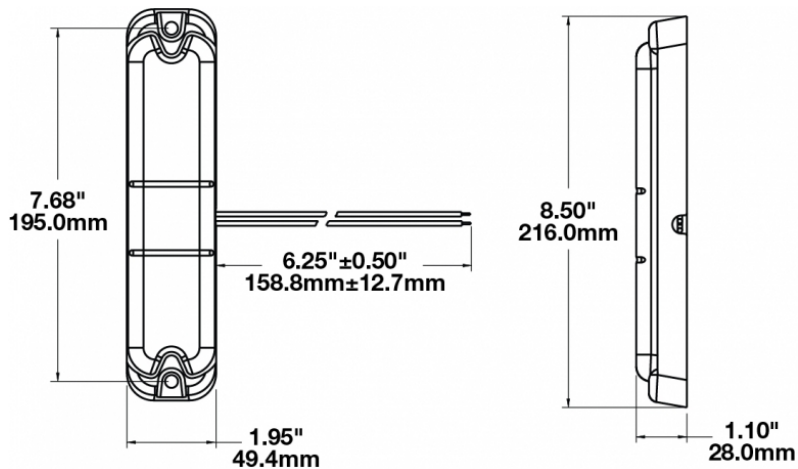

## PRODUCT INFORMATION

---

<b>Description</b>	12-24V LED Dome Light
<b>Height</b>	215.90 mm / 8.5 in
<b>Width</b>	49.53 mm / 1.95 in
<b>Depth</b>	27.94 mm / 1.1 in
<b>Shape</b>	Rectangular
<b>Outer Lens Material</b>	Acrylic
<b>Outer Lens Color</b>	Clear
<b>Housing Material</b>	ABS
<b>Housing Color</b>	Black
<b>Mounting Type</b>	Low Profile Mount
<b>Minimum Operating Temperature</b>	-40 °C / -40 °F
<b>Maximum Operating Temperature</b>	65 °C / 149 °F
<b>Connector or Wiring</b>	Optional 2-Pin Deutsch Socket (DT04-2P); 3-Pin Deutsch Socket (DT04-3P)
<b>Mating Connector</b>	Optional 2-Pin Deutsch Plug (DT06-2S); 3-Pin Deutsch Plug (DT06-3S)
<b>Product Weight</b>	0.30 lbs / 0.14 kgs
<b>Shipping Weight</b>	7.06 lbs / 3.2 kgs

## PRODUCT DIMENSIONS