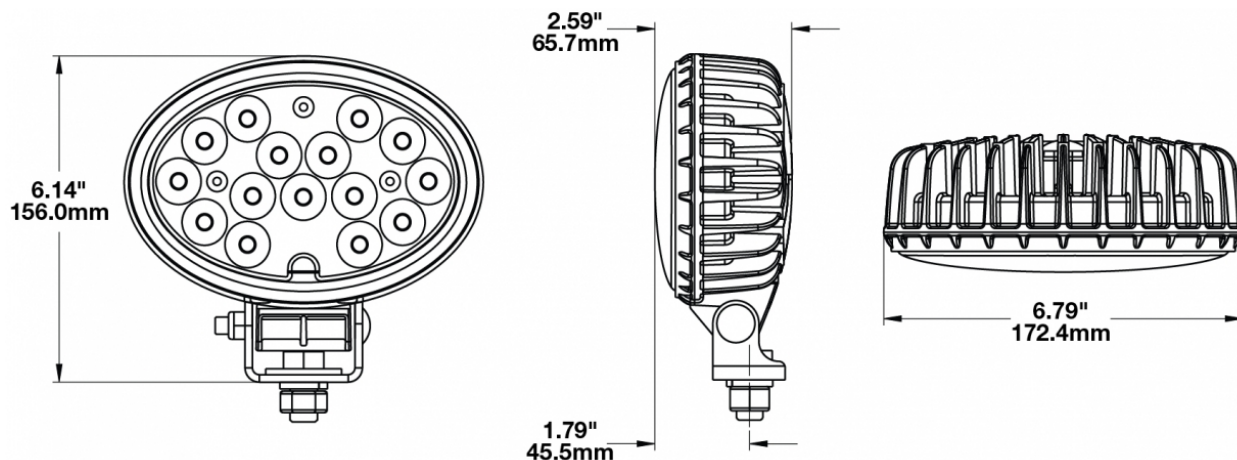

PRODUCT DIMENSIONS

Print date: 2024-12-12

© 2024 J.W. Speaker Corporation • Germantown, WI U.S.A.
www.jwspeaker.com • speaker@jwspeaker.com • 262.251.6660

J.W. SPEAKER
Engineered. Lighting. Solutions.