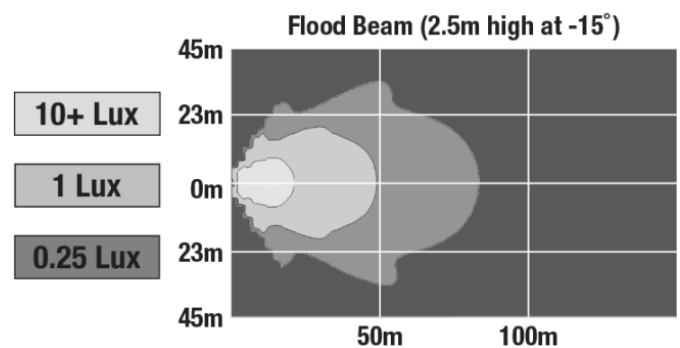

## PHOTOMETRIC SPECIFICATIONS

<b>Raw Lumen Output</b>	7120
<b>Effective Lumen Output</b>	3700
<b>Candela Output</b>	6230
<b>Nominal LED Color Temperature</b>	5050 K

Print date: 2025-02-22

© 2025 J.W. Speaker Corporation • Germantown, WI U.S.A.  
www.jwspeaker.com • speaker@jwspeaker.com • 262.251.6660