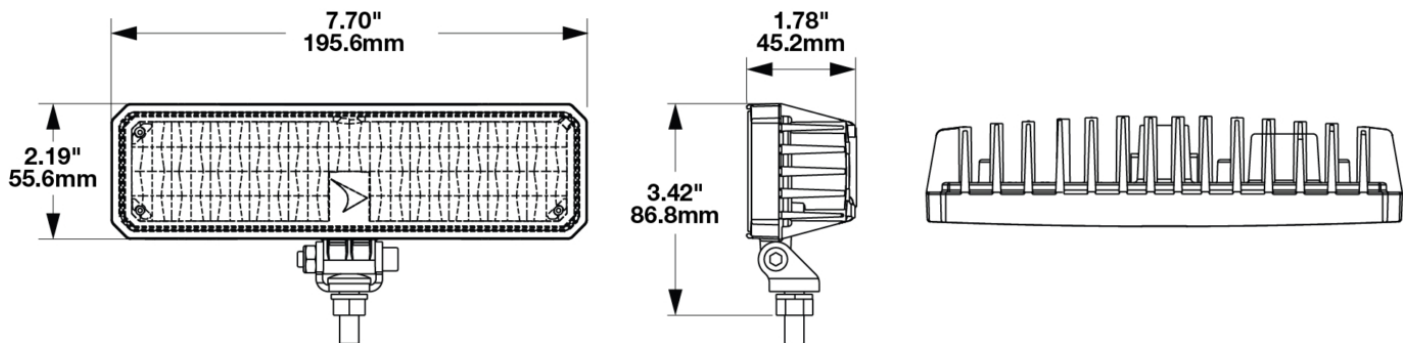

PRODUCT DIMENSIONS

Print date: 2025-02-22

© 2025 J.W. Speaker Corporation • Germantown, WI U.S.A.
www.jwspeaker.com • speaker@jwspeaker.com • 262.251.6660

J.W. SPEAKER
Engineered. Lighting. Solutions.