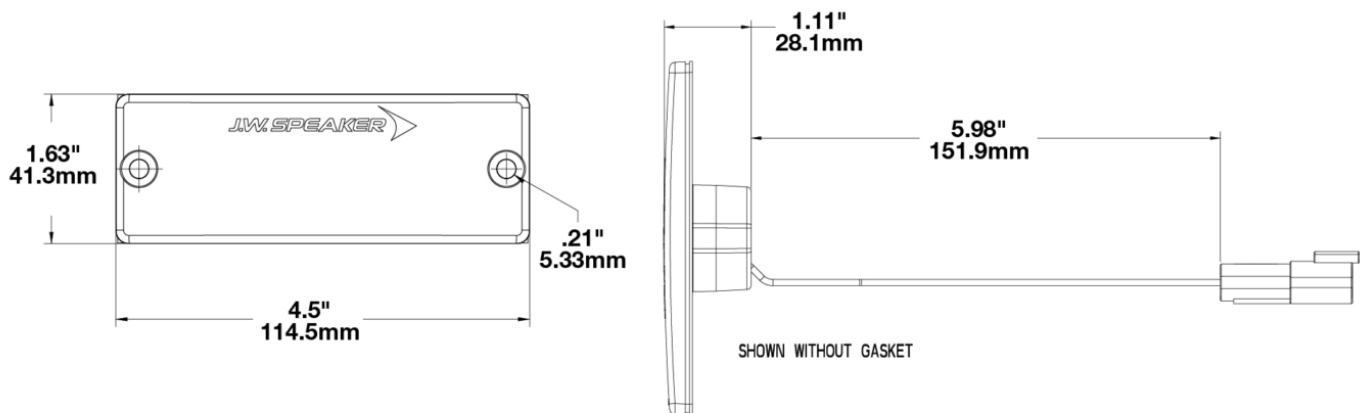

PRODUCT DIMENSIONS

Print date: 2025-04-03

© 2025 J.W. Speaker Corporation • Germantown, WI U.S.A.
www.jwspeaker.com • speaker@jwspeaker.com • 262.251.6660

J.W. SPEAKER
Engineered. Lighting. Solutions.