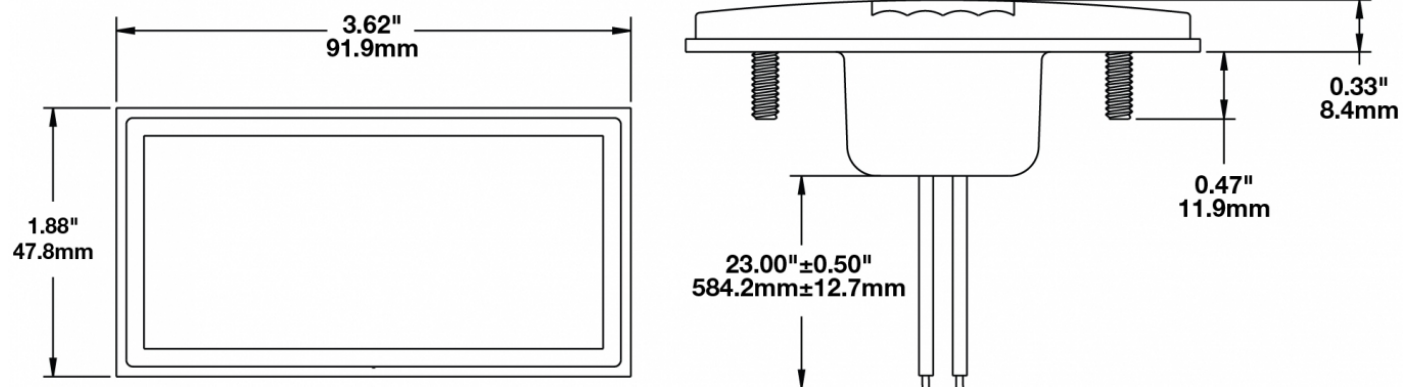

PRODUCT DIMENSIONS

Print date: 2025-04-04

© 2025 J.W. Speaker Corporation • Germantown, WI U.S.A.
www.jwspeaker.com • speaker@jwspeaker.com • 262.251.6660

J.W. SPEAKER
Engineered. Lighting. Solutions.