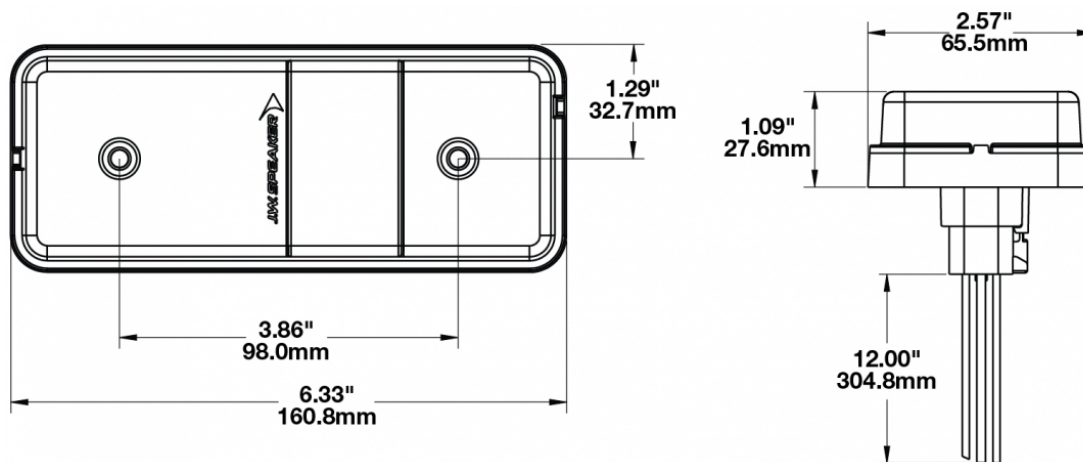

PRODUCT DIMENSIONS

Print date: 2024-12-24

© 2024 J.W. Speaker Corporation • Germantown, WI U.S.A.
www.jwspeaker.com • speaker@jwspeaker.com • 262.251.6660

J.W. SPEAKER
Engineered. Lighting. Solutions.