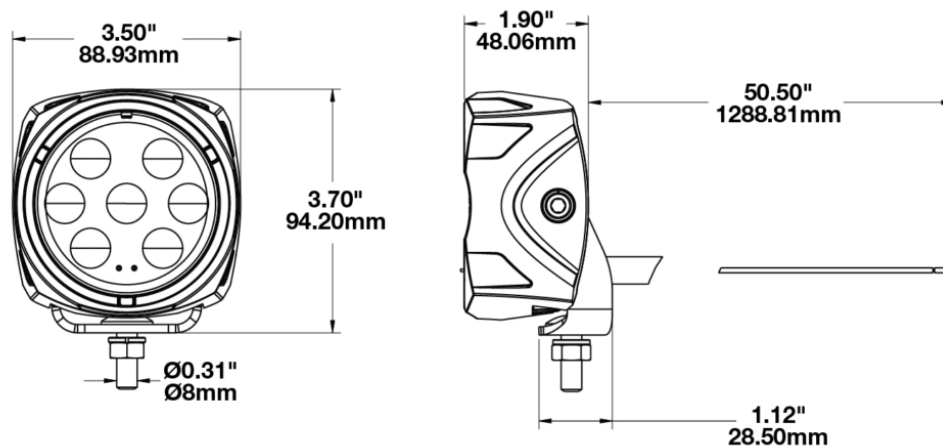

PRODUCT DIMENSIONS

Print date: 2024-12-24

© 2024 J.W. Speaker Corporation • Germantown, WI U.S.A.
www.jwspeaker.com • speaker@jwspeaker.com • 262.251.6660

J.W. SPEAKER
Engineered. Lighting. Solutions.