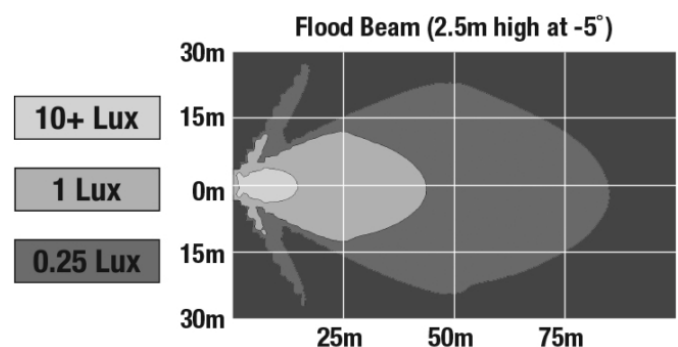

LED Auxiliary Work Light - Model 4418

PRODUCT INFORMATION

Description	12V LED Work Light Kit with Flood Beam Pattern - Kit of 2
Height	95.00 mm / 3.74 in
Width	89.00 mm / 3.5 in
Depth	48.00 mm / 1.89 in
Shape	Square
Outer Lens Material	Polycarbonate
Outer Lens Color	Clear
Housing Material	Die-Cast Aluminum
Housing Color	Black
Mounting Hardware Description	(x1) M8-1.25 x 25mm Single Carriage Bolt
Mounting Type	Pedestal
Minimum Operating Temperature	-40 °C / -40 °F
Maximum Operating Temperature	85 °C / 185 °F
Connector or Wiring	Bare Leads
Product Weight	1.87 lbs / 0.85 kgs
Shipping Weight	3.85 lbs / 1.75 kgs

Buy America Standards
IEC IP67

Eco Friendly
IEC IP69K

Tested to ECE Reg. 10
(Radiated Emissions only)

PHOTOMETRIC SPECIFICATIONS

Raw Lumen Output	2,450
Effective Lumen Output	1,300
Nominal LED Color Temperature	5000 K
Beam Pattern(s)	Forward Lighting - Flood (Medium)