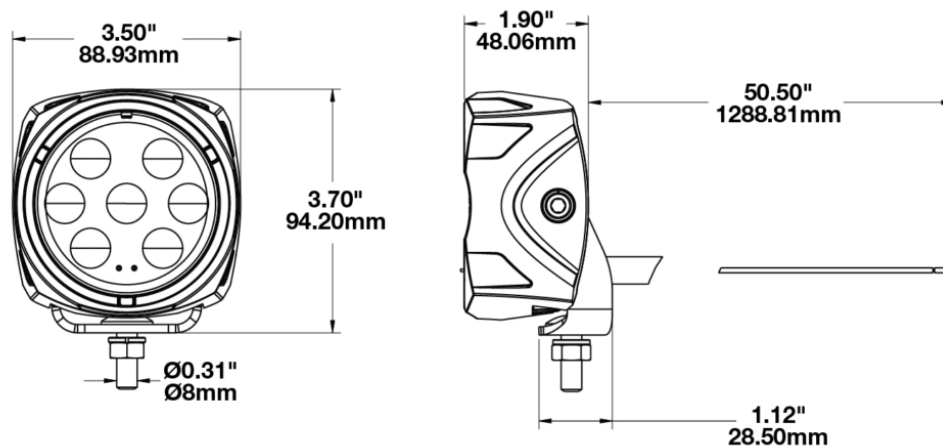

PRODUCT DIMENSIONS

Print date: 2024-11-14

© 2024 J.W. Speaker Corporation • Germantown, WI U.S.A.
www.jwspeaker.com • speaker@jwspeaker.com • 262.251.6660

J.W. SPEAKER
Engineered. Lighting. Solutions.