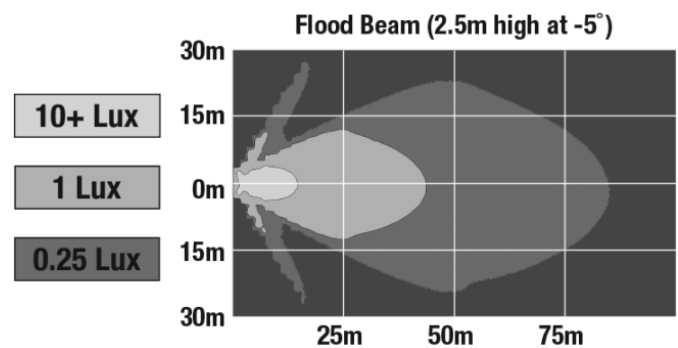

LED Auxiliary Work Light - Model 4418

PRODUCT INFORMATION

Description	12V LED Work Light with Flood Beam Pattern
Height	95.00 mm / 3.74 in
Width	89.00 mm / 3.5 in
Depth	48.00 mm / 1.89 in
Shape	Square
Outer Lens Material	Polycarbonate
Outer Lens Color	Clear
Housing Material	Die-Cast Aluminum
Housing Color	Black
Mounting Hardware Description	(x1) M8-1.25 x 25mm Single Carriage Bolt
Mounting Type	Pedestal
Minimum Operating Temperature	-40 °C / -40 °F
Maximum Operating Temperature	85 °C / 185 °F
Connector or Wiring	Bare Leads
Product Weight	0.94 lbs / 0.43 kgs
Shipping Weight	1.13 lbs / 0.51 kgs

Buy America Standards Eco Friendly
 Tested to ECE Reg. 10
 (Radiated Emissions only)

PHOTOMETRIC SPECIFICATIONS

Raw Lumen Output	2,450
Effective Lumen Output	1,300
Nominal LED Color Temperature	5000 K
Beam Pattern(s)	Forward Lighting - Flood (Medium)