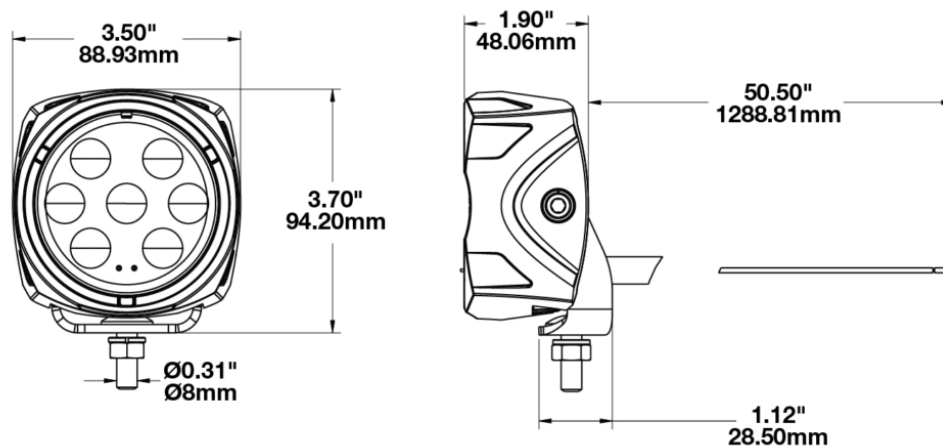

PRODUCT DIMENSIONS

Print date: 2025-02-05

© 2025 J.W. Speaker Corporation • Germantown, WI U.S.A.
www.jwspeaker.com • speaker@jwspeaker.com • 262.251.6660

J.W. SPEAKER
Engineered. Lighting. Solutions.