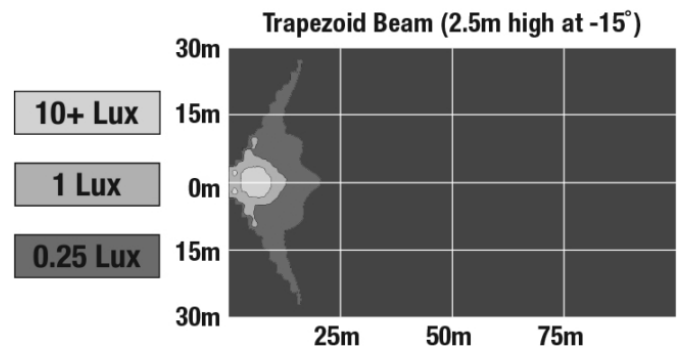

Buy America Standards

Eco Friendly

PHOTOMETRIC SPECIFICATIONS

Raw Lumen Output	2,450
Effective Lumen Output	1,300
Nominal LED Color Temperature	5000 K
Beam Pattern(s)	Forward Lighting - Trapezoid

Print date: 2025-02-05