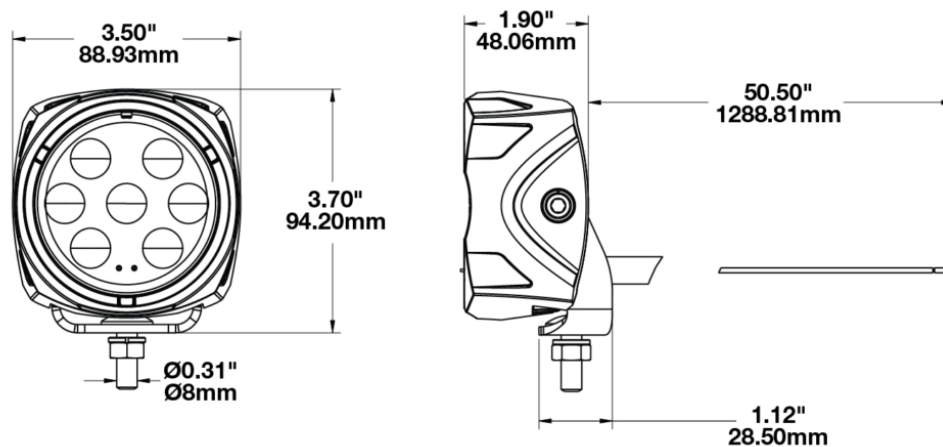

PRODUCT DIMENSIONS

Print date: 2024-11-22

© 2024 J.W. Speaker Corporation • Germantown, WI U.S.A.
www.jwspeaker.com • speaker@jwspeaker.com • 262.251.6660

J.W. SPEAKER
Engineered. Lighting. Solutions.