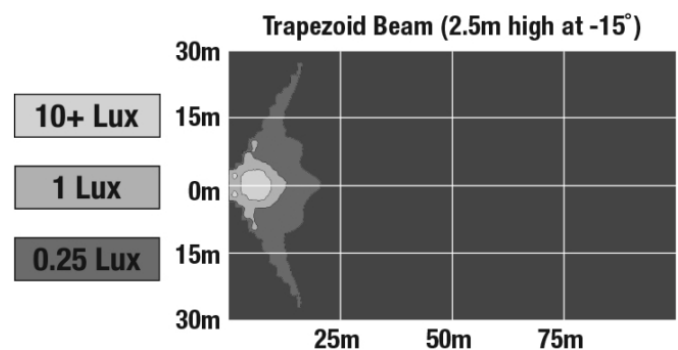

Buy America Standards Eco Friendly
 Tested to ECE Reg. 10
 (Radiated Emissions only)

PHOTOMETRIC SPECIFICATIONS

Raw Lumen Output	2,450
Effective Lumen Output	1,300
Nominal LED Color Temperature	5000 K
Beam Pattern(s)	Forward Lighting - Trapezoid