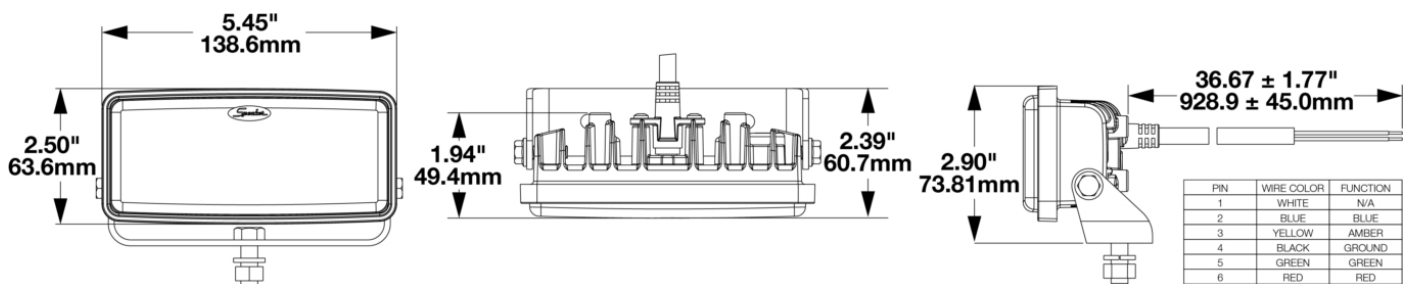

PRODUCT DIMENSIONS

Print date: 2025-01-24

© 2025 J.W. Speaker Corporation • Germantown, WI U.S.A.
www.jwspeaker.com • speaker@jwspeaker.com • 262.251.6660

J.W. SPEAKER
Engineered. Lighting. Solutions.