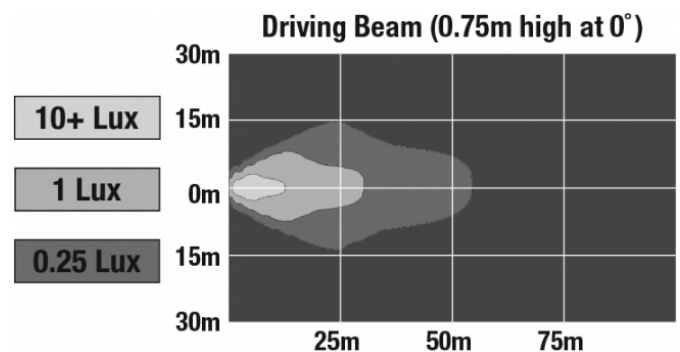

REGULATORY STANDARDS COMPLIANCE

Buy America Standards
IEC IP67

Eco Friendly
Tested to ECE Reg. 10
(Radiated Emissions only)

PHOTOMETRIC SPECIFICATIONS

Raw Lumen Output	1,280
Effective Lumen Output	430
Candela Output	3,000
Nominal LED Color Temperature	5000 K
Beam Pattern(s)	Forward Lighting - Driving