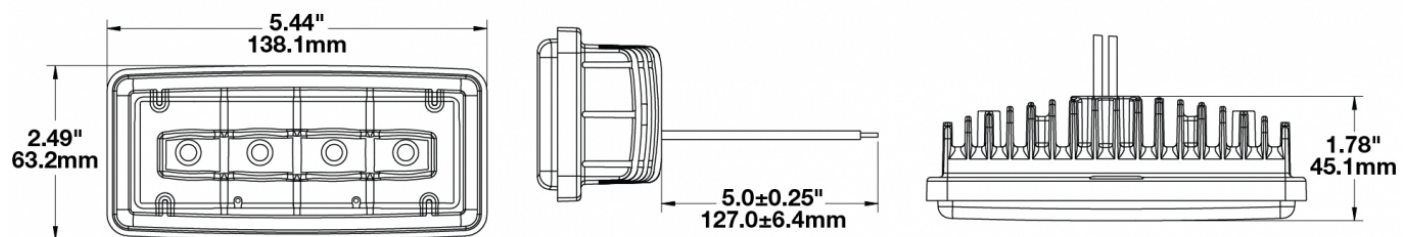

PRODUCT DIMENSIONS

Print date: 2024-12-12

© 2024 J.W. Speaker Corporation • Germantown, WI U.S.A.
www.jwspeaker.com • speaker@jwspeaker.com • 262.251.6660

J.W. SPEAKER
Engineered. Lighting. Solutions.