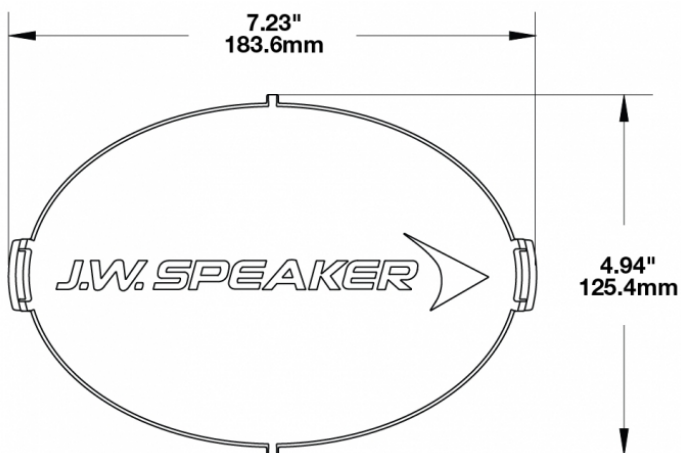

Blue Replacement Lens Cover for Model TS3001V

PRODUCT INFORMATION

Description	Blue Replacement Lens Cover for Model TS3001V
Height	125.37 mm / 4.94 in
Width	183.64 mm / 7.23 in
Depth	12.93 mm / 0.51 in
Shape	Oval
Outer Lens Material	Polycarbonate
Outer Lens Color	Blue
Product Weight	0.15 lbs / 0.07 kgs
Shipping Weight	0.80 lbs / 0.36 kgs

PRODUCT DIMENSIONS

Print date: 2024-11-22

© 2024 J.W. Speaker Corporation • Germantown, WI U.S.A.
www.jwspeaker.com • speaker@jwspeaker.com • 262.251.6660

J.W. SPEAKER
Engineered. Lighting. Solutions.

Blue Replacement Lens Cover for Model TS3001V

SUITS THESE PRODUCTS

7" x 5" Oval LED Off road Lights

LED Off road Light -
Model TS3001V

Print date: 2024-11-22

© 2024 J.W. Speaker Corporation • Germantown, WI U.S.A.
www.jwspeaker.com • speaker@jwspeaker.com • 262.251.6660