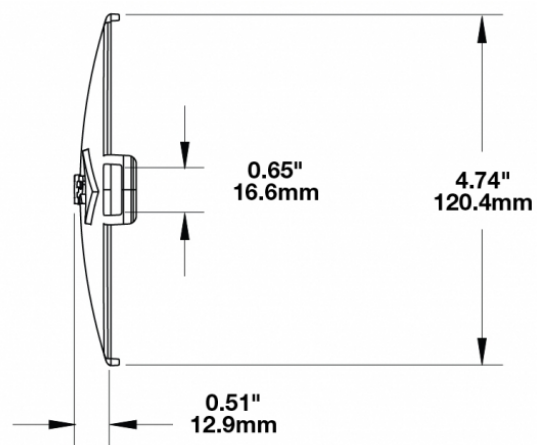

PRODUCT DIMENSIONS

Print date: 2024-11-22

© 2024 J.W. Speaker Corporation • Germantown, WI U.S.A.
www.jwspeaker.com • speaker@jwspeaker.com • 262.251.6660

J.W. SPEAKER
Engineered. Lighting. Solutions.