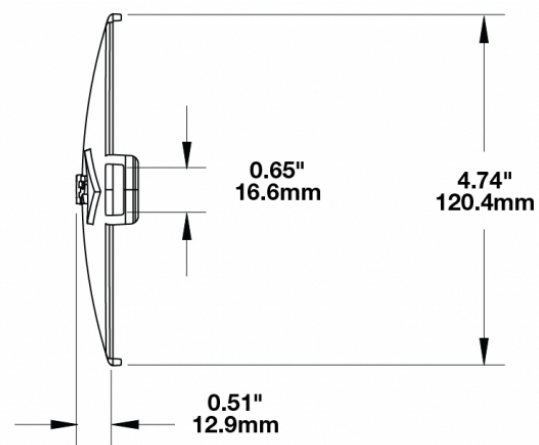

PRODUCT DIMENSIONS

Print date: 2024-11-22

© 2024 J.W. Speaker Corporation • Germantown, WI U.S.A.
www.jwspeaker.com • speaker@jwspeaker.com • 262.251.6660

J.W. SPEAKER
Engineered. Lighting. Solutions.