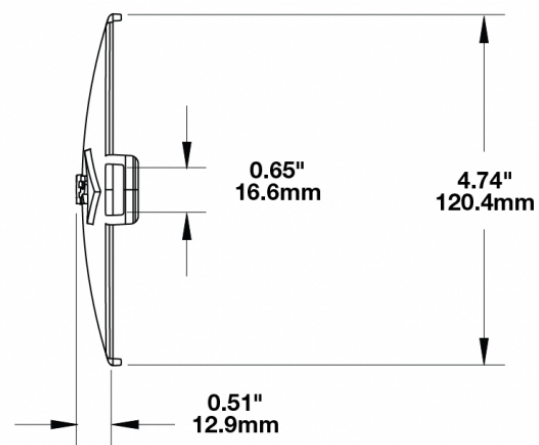

PRODUCT DIMENSIONS

Print date: 2025-01-22

© 2025 J.W. Speaker Corporation • Germantown, WI U.S.A.
www.jwspeaker.com • speaker@jwspeaker.com • 262.251.6660

J.W. SPEAKER
Engineered. Lighting. Solutions.