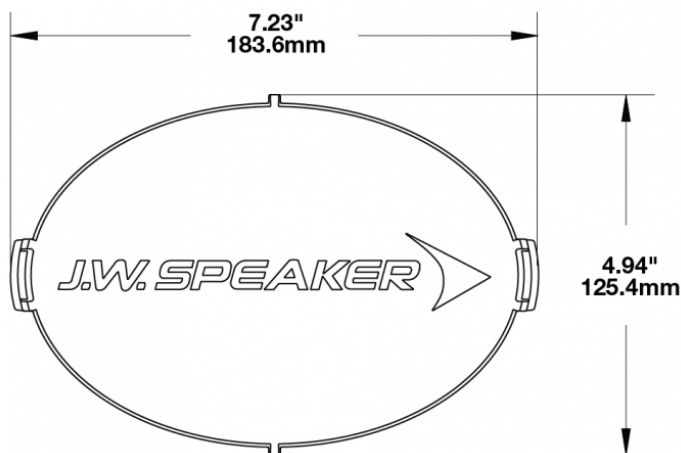

PRODUCT DIMENSIONS

Print date: 2024-11-22

© 2024 J.W. Speaker Corporation • Germantown, WI U.S.A.
www.jwspeaker.com • speaker@jwspeaker.com • 262.251.6660

J.W. SPEAKER
Engineered. Lighting. Solutions.