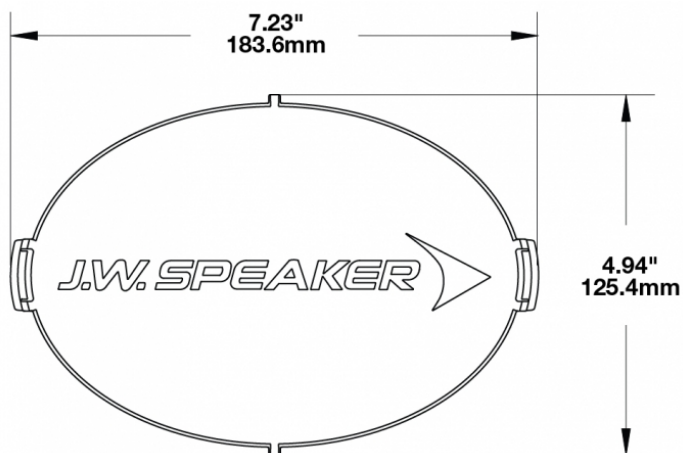

Amber Replacement Lens Cover for Model TS3001V

PRODUCT INFORMATION

Description	Amber Replacement Lens Cover for Model TS3001V
Height	120.37 mm / 4.74 in
Width	183.64 mm / 7.23 in
Depth	12.93 mm / 0.51 in
Shape	Oval
Outer Lens Material	Polycarbonate
Outer Lens Color	Amber
Product Weight	0.15 lbs / 0.07 kgs
Shipping Weight	0.80 lbs / 0.36 kgs

PRODUCT DIMENSIONS

Print date: 2025-01-22

© 2025 J.W. Speaker Corporation • Germantown, WI U.S.A.
www.jwspeaker.com • speaker@jwspeaker.com • 262.251.6660

J.W. SPEAKER
Engineered. Lighting. Solutions.

Amber Replacement Lens Cover for Model TS3001V

SUITS THESE PRODUCTS

7" x 5" Oval LED Off road Lights

LED Off road Light -
Model TS3001V

Print date: 2025-01-22

© 2025 J.W. Speaker Corporation • Germantown, WI U.S.A.
www.jwspeaker.com • speaker@jwspeaker.com • 262.251.6660