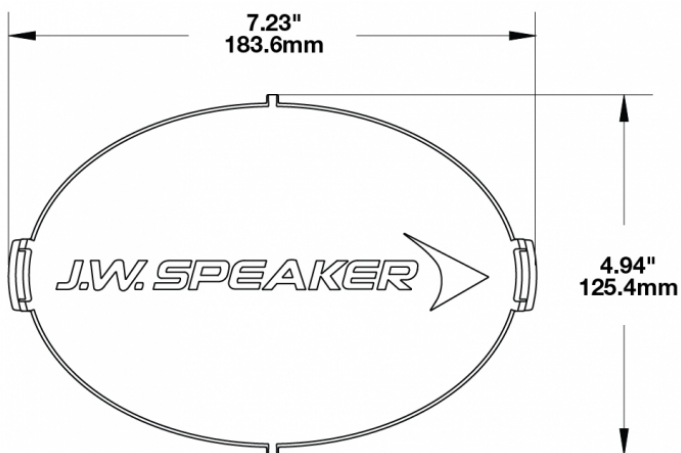

Red Replacement Lens Cover for Model TS3001V

PRODUCT INFORMATION

Description	Red Replacement Lens Cover for Model TS3001V
Height	120.37 mm / 4.74 in
Width	183.64 mm / 7.23 in
Depth	12.93 mm / 0.51 in
Shape	Oval
Outer Lens Material	Polycarbonate
Outer Lens Color	Red
Product Weight	0.15 lbs / 0.07 kgs
Shipping Weight	0.80 lbs / 0.36 kgs

PRODUCT DIMENSIONS

Print date: 2024-11-22

© 2024 J.W. Speaker Corporation • Germantown, WI U.S.A.
www.jwspeaker.com • speaker@jwspeaker.com • 262.251.6660

J.W. SPEAKER 
 Engineered. Lighting. Solutions.

Red Replacement Lens Cover for Model TS3001V

SUITS THESE PRODUCTS

7" x 5" Oval LED Off road Lights

LED Off road Light -
Model TS3001V

Print date: 2024-11-22

© 2024 J.W. Speaker Corporation • Germantown, WI U.S.A.
www.jwspeaker.com • speaker@jwspeaker.com • 262.251.6660