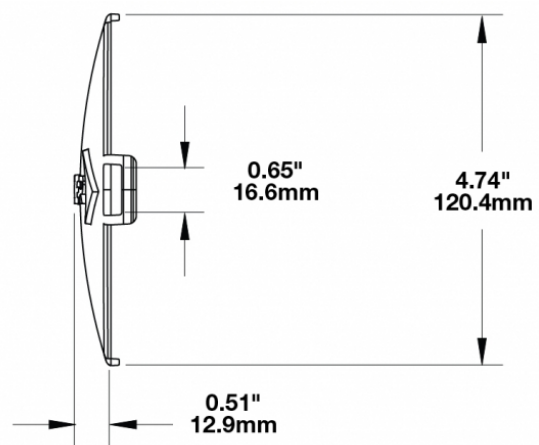

PRODUCT DIMENSIONS

Print date: 2024-11-22

© 2024 J.W. Speaker Corporation • Germantown, WI U.S.A.
www.jwspeaker.com • speaker@jwspeaker.com • 262.251.6660

J.W. SPEAKER
Engineered. Lighting. Solutions.