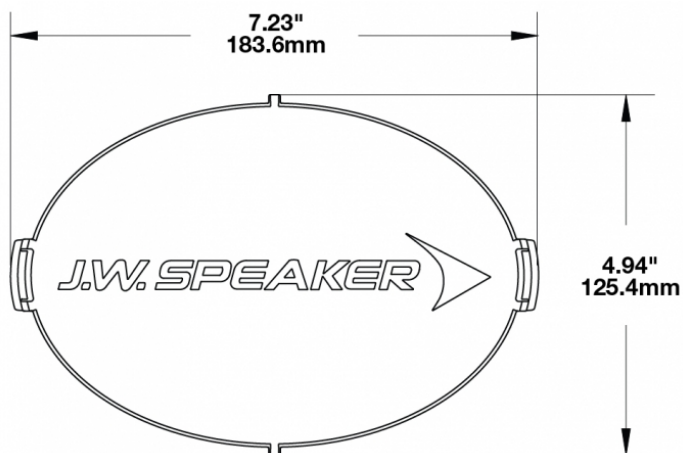

Clear Replacement Lens Cover for Model TS3001V

PRODUCT INFORMATION

Description	Clear Replacement Lens Cover for Model TS3001V
Height	120.37 mm / 4.74 in
Width	183.64 mm / 7.23 in
Depth	12.93 mm / 0.51 in
Shape	Oval
Outer Lens Material	Polycarbonate
Outer Lens Color	Clear
Product Weight	0.15 lbs / 0.07 kgs
Shipping Weight	0.80 lbs / 0.36 kgs

PRODUCT DIMENSIONS

Print date: 2024-11-22

© 2024 J.W. Speaker Corporation • Germantown, WI U.S.A.
www.jwspeaker.com • speaker@jwspeaker.com • 262.251.6660

J.W. SPEAKER
 Engineered. Lighting. Solutions.

Clear Replacement Lens Cover for Model TS3001V

SUITS THESE PRODUCTS

7" x 5" Oval LED Off road Lights

LED Off road Light -
Model TS3001V

Print date: 2024-11-22

© 2024 J.W. Speaker Corporation • Germantown, WI U.S.A.
www.jwspeaker.com • speaker@jwspeaker.com • 262.251.6660