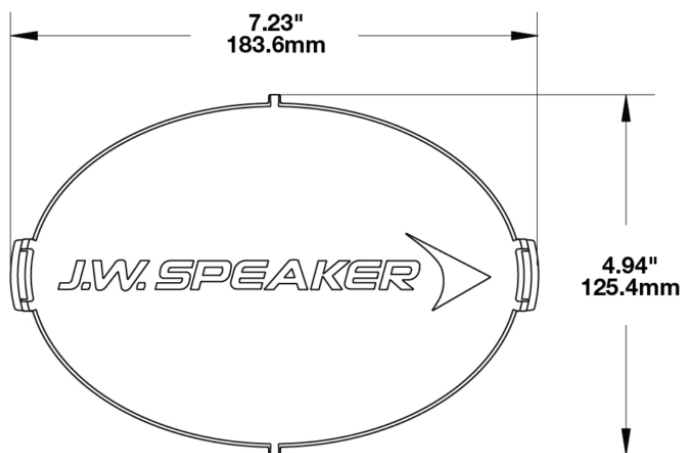

PRODUCT DIMENSIONS

Print date: 2024-11-22

© 2024 J.W. Speaker Corporation • Germantown, WI U.S.A.
www.jwspeaker.com • speaker@jwspeaker.com • 262.251.6660

J.W. SPEAKER
Engineered. Lighting. Solutions.