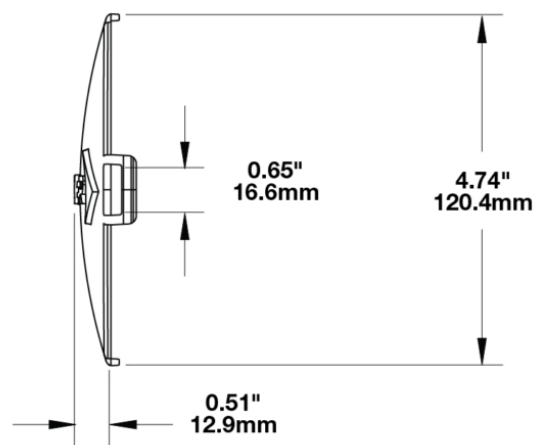

PRODUCT DIMENSIONS

Print date: 2024-11-22

© 2024 J.W. Speaker Corporation • Germantown, WI U.S.A.
www.jwspeaker.com • speaker@jwspeaker.com • 262.251.6660

J.W. SPEAKER
Engineered. Lighting. Solutions.