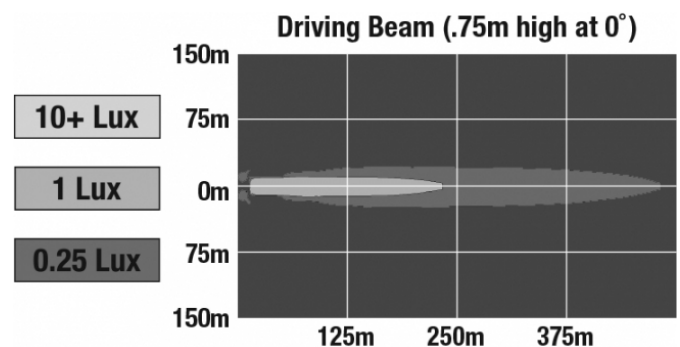

## PHOTOMETRIC SPECIFICATIONS

<b>Raw Lumen Output</b>	1,960
<b>Effective Lumen Output</b>	1,080
<b>Candela Output</b>	55,000
<b>Beam Pattern(s)</b>	Forward Lighting - Driving

**Print date: 2024-11-25**

© 2024 J.W. Speaker Corporation • Germantown, WI U.S.A.  
www.jwspeaker.com • speaker@jwspeaker.com • 262.251.6660