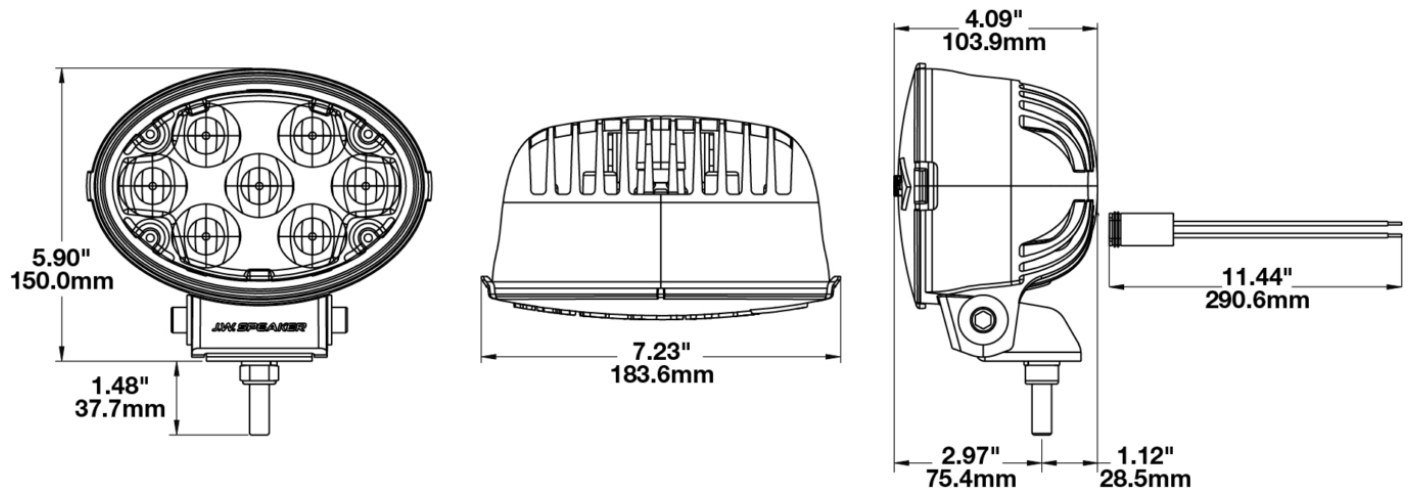

PRODUCT DIMENSIONS

Print date: 2024-11-25

© 2024 J.W. Speaker Corporation • Germantown, WI U.S.A.
www.jwspeaker.com • speaker@jwspeaker.com • 262.251.6660

J.W. SPEAKER
Engineered. Lighting. Solutions.