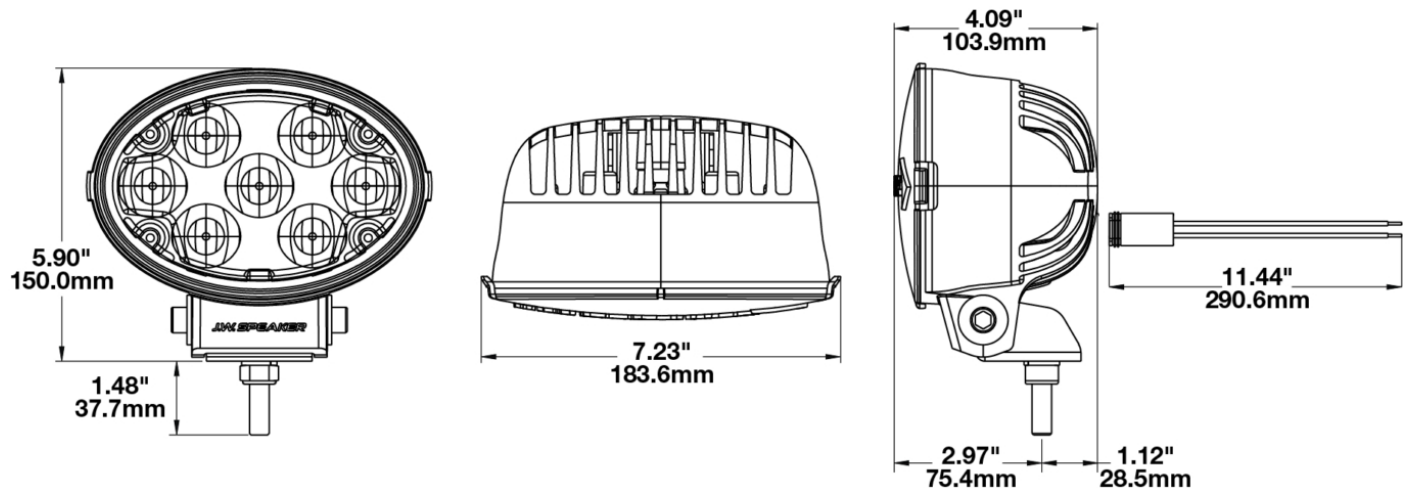

PRODUCT DIMENSIONS

Print date: 2025-01-06

© 2025 J.W. Speaker Corporation • Germantown, WI U.S.A.
www.jwspeaker.com • speaker@jwspeaker.com • 262.251.6660

J.W. SPEAKER
Engineered. Lighting. Solutions.