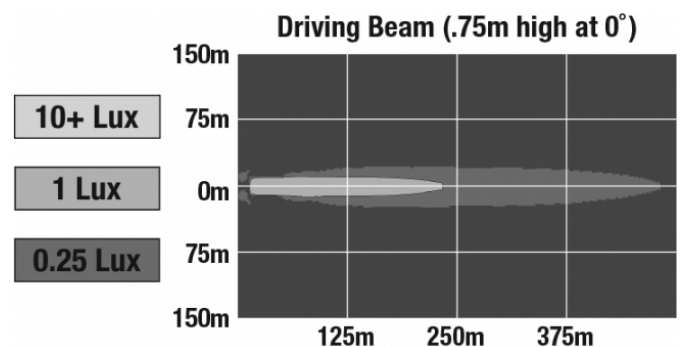

## PHOTOMETRIC SPECIFICATIONS

<b>Raw Lumen Output</b>	1,960
<b>Effective Lumen Output</b>	1,080
<b>Candela Output</b>	55,000
<b>Beam Pattern(s)</b>	Forward Lighting - Driving

Print date: 2025-01-06

© 2025 J.W. Speaker Corporation • Germantown, WI U.S.A.  
www.jwspeaker.com • speaker@jwspeaker.com • 262.251.6660