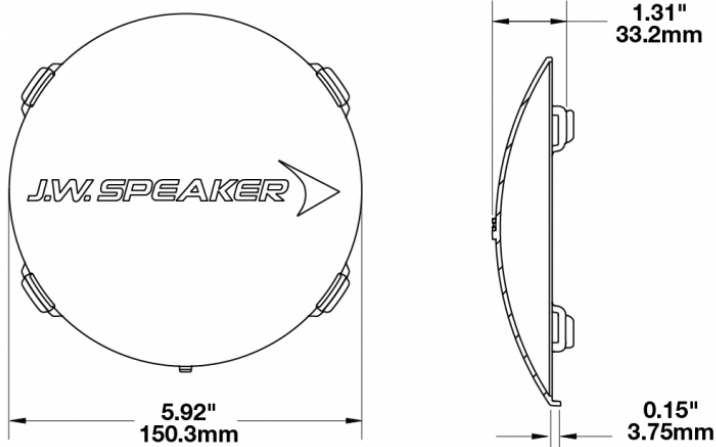

Blue Replacement Lens Cover for Model TS3001R

PRODUCT INFORMATION

Description	Blue Replacement Lens Cover for Model TS3001R
Height	150.50 mm / 5.93 in
Width	150.50 mm / 5.93 in
Depth	33.20 mm / 1.31 in
Shape	Round
Outer Lens Material	Polycarbonate
Outer Lens Color	Blue
Product Weight	0.13 lbs / 0.06 kgs
Shipping Weight	0.80 lbs / 0.36 kgs

PRODUCT DIMENSIONS

Print date: 2024-09-01

© 2024 J.W. Speaker Corporation • Germantown, WI U.S.A.
www.jwspeaker.com • speaker@jwspeaker.com • 262.251.6660

Blue Replacement Lens Cover for Model TS3001R

REGULATORY STANDARDS COMPLIANCE