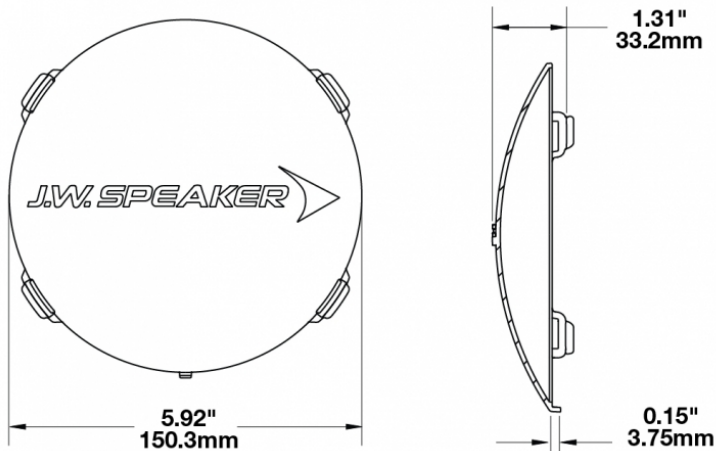

PRODUCT DIMENSIONS

Print date: 2024-12-21

© 2024 J.W. Speaker Corporation • Germantown, WI U.S.A.
www.jwspeaker.com • speaker@jwspeaker.com • 262.251.6660