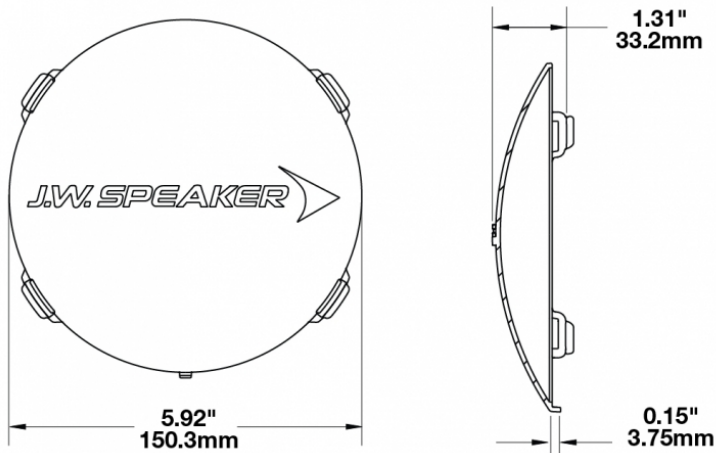

Red Replacement Lens Cover for Model TS3001R

PRODUCT INFORMATION

Description	Red Replacement Lens Cover for Model TS3001R
Height	150.50 mm / 5.93 in
Width	150.50 mm / 5.93 in
Depth	33.20 mm / 1.31 in
Shape	Round
Outer Lens Material	Polycarbonate
Outer Lens Color	Red
Product Weight	0.13 lbs / 0.06 kgs
Shipping Weight	0.80 lbs / 0.36 kgs

PRODUCT DIMENSIONS

Print date: 2024-09-01

© 2024 J.W. Speaker Corporation • Germantown, WI U.S.A.
www.jwspeaker.com • speaker@jwspeaker.com • 262.251.6660

Red Replacement Lens Cover for Model TS3001R

REGULATORY STANDARDS COMPLIANCE