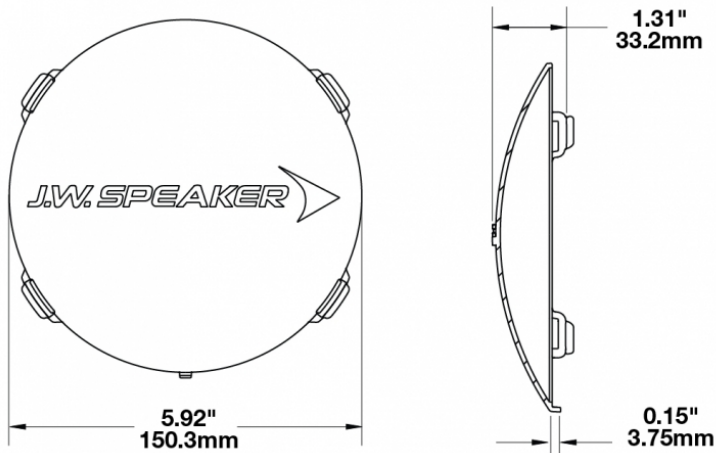

Red Replacement Lens Cover for Model TS3001R

PRODUCT INFORMATION

Description	Red Replacement Lens Cover for Model TS3001R
Height	150.50 mm / 5.93 in
Width	150.50 mm / 5.93 in
Depth	33.20 mm / 1.31 in
Shape	Round
Outer Lens Material	Polycarbonate
Outer Lens Color	Red
Product Weight	0.13 lbs / 0.06 kgs
Shipping Weight	0.80 lbs / 0.36 kgs

PRODUCT DIMENSIONS

Print date: 2024-12-21

© 2024 J.W. Speaker Corporation • Germantown, WI U.S.A.
www.jwspeaker.com • speaker@jwspeaker.com • 262.251.6660

Red Replacement Lens Cover for Model TS3001R

REGULATORY STANDARDS COMPLIANCE